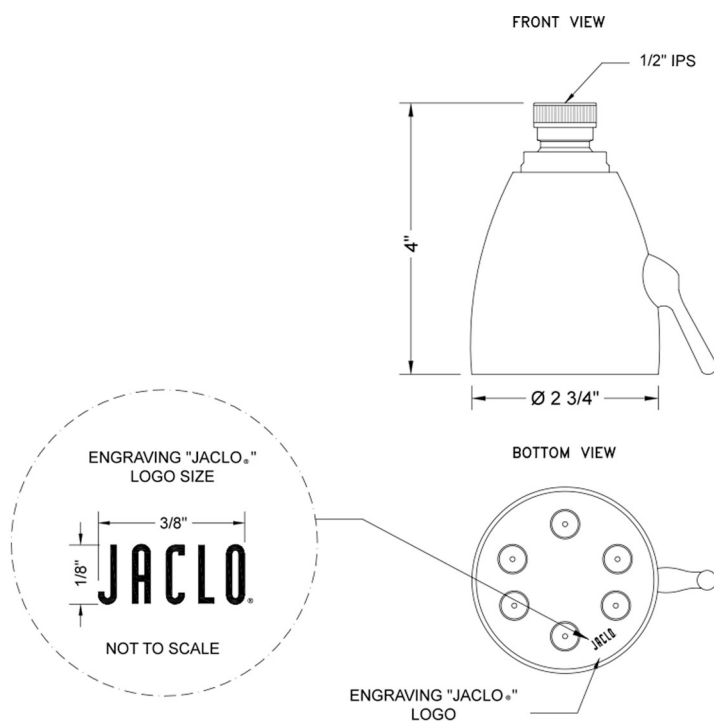

### FEATURES:

- 2 3/4" Brass adjustable spray showerhead
- 1/2" IPS adjustable brass ball joint to adjust angle of showerhead
- 6 adjustable jets with 48 individual sprays
- Adjusts from wide to narrow rain
- Easy clean flush system
- Available flow rates: 2.5, 2.0, 1.75 & 1.5 GPM
- 1.75 GPM - WaterSense Approved

### SPECIFICATION DRAWING: