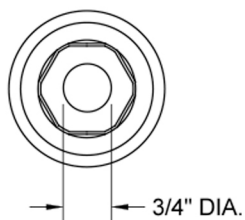

Roaring 20's & Westfield Escutcheon

Model #: 9830-HF-

FEATURES:

- All brass escutcheon
- Replacement for Roaring 20's & Westfield Collections, faucet, shower & roman tub trims

AVAILABLE FINISHES:

Polished Chrome (PCH)	Satin Chrome (SC)	Bronze Umber (BU)
Satin Nickel (SN)	Pewter (PEW)	Caramel Bronze (CB)
Polished Nickel (PN)	Antique Brass (AB)	Antique Copper (ACU)
Oil-Rubbed Bronze (ORB)	Polished Brass (PB)	Polished Copper (PCU)
Vintage Bronze (VB)	Satin Brass (SB)	Rose Gold (RG)
Matte Black (MBK)	Satin Gold (SG)	Polished Gold (PG)
Black Nickel (BKN)	Bombay Gold (BG)	Jewelers Gold (JG)
Europa Bronze (EB)	White (WH)	Sedona Beige (SDB)
Tristan Brass (TB)	Unlacquered Brass (ULB)	Satin Cooper (SCU)

SPECIFICATION DRAWING:

TOP VIEW

FRONT VIEW