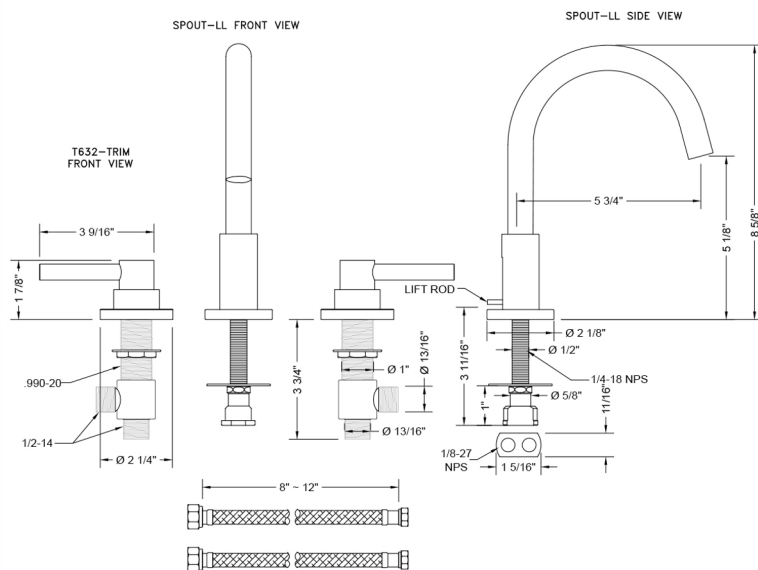

Uptown Contempo Faucet with Round Escutcheons & Low Contempo Lever Handles - 1.2 GPM

Model #: 8880-T632-1.2-

FEATURES:

- All brass 8" - 12" widespread faucet includes brass pop-up drain with overflow
- 1/4 turn ceramic valves
- Swivel Spout (For Stationary Spout option, contact JACLO)
- Available Flow Rates: 1.5, 1.2 & 0.5 GPM. Additional flow rate (aerator) options available. Contact JACLO.
- 5 3/4" spout reach
- Spout Hole Size: 1 1/2" - 1 7/8"
- Valve Hole Size: 1 1/8" - 1 5/8"
- ADA Compliant Levers

SPECIFICATION DRAWING:

AVAILABLE HANDLES:

COMPLIANCES:

CEC

Complies with: ASME A112.18.1-2012/CSA B125.1-12