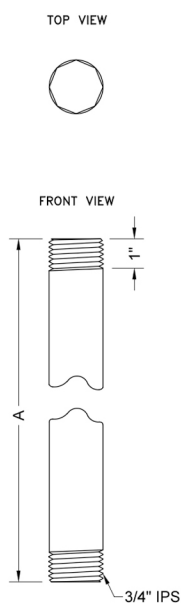

3/4" IPS x 24" Brass Vertical Drop Ceiling Nipple

Model #: 801-34.24-

FEATURES:

- Brass vertical drop ceiling shower arm
- 3/4" IPS x 24" length
- 3/4" escutcheons sold separately
- All custom lengths available. Contact JACLO for pricing & availability

SPECIFICATION DRAWING:

3/4" BRASS VERTICAL DROP CEILING NIPPLES		
PART. #	DESCRIPTION	A
801-34.4	3/4" IPS X 4"	4"
801-34.6	3/4" IPS X 6"	6"
801-34.12	3/4" IPS X 12"	12"
801-34.18	3/4" IPS X 18"	18"
801-34.24	3/4" IPS X 24"	24"
801-34.30	3/4" IPS X 30"	30"
801-34.36	3/4" IPS X 36"	36"