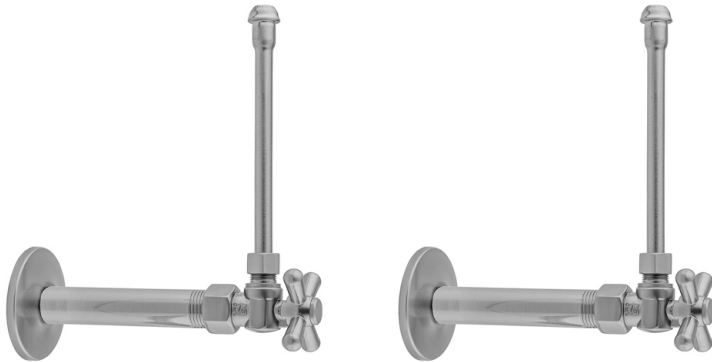

Quarter Turn Angle Pattern 1/2" IPS x 3/8" O.D. Faucet Supply Kit with Standard Cross Handle, 20" Supply Tubes, Escutcheons

Model #: 616-62-

FEATURES:

- Complete Faucet Supply Kit
- Kit contains:
 - (2) Quarter Turn Angle Pattern 1/2" IPS x 3/8" O.D. Supply Valve with Standard Cross Handle P/N 616
 - (2) 20" Copper Supply Tubes P/N 662
 - (2) Escutcheons P/N 741 (ULB P/N 6015)
 - (2) 1/2" Brass Nipples P/N 801-12.4

AVAILABLE FINISHES:

Polished Chrome (PCH)	Satin Chrome (SC)	Bronze Umber (BU)
Satin Nickel (SN)	Pewter (PEW)	Caramel Bronze (CB)
Polished Nickel (PN)	Antique Brass (AB)	Antique Copper (ACU)
Oil-Rubbed Bronze (ORB)	Polished Brass (PB)	Polished Copper (PCU)
Vintage Bronze (VB)	Satin Brass (SB)	Rose Gold (RG)
Matte Black (MBK)	Satin Gold (SG)	Polished Gold (PG)
Black Nickel (BKN)	Bombay Gold (BG)	Jewelers Gold (JG)
Europa Bronze (EB)	White (WH)	Sedona Beige (SDB)
Tristan Brass (TB)	Unlacquered Brass (ULB)	Satin Cooper (SCU)

SPECIFICATION DRAWING:

COMPONENTS	
DESCRIPTION	QTY:
ANGLE VALVE - STANDARD CROSS HANDLE	2
20" X 1/2" O.D. SUPPLY TUBE	2
2 1/2" SURE GRIP ESCUTCHEON	2
4" NIPPLE	2

AVAILABLE HANDLES: