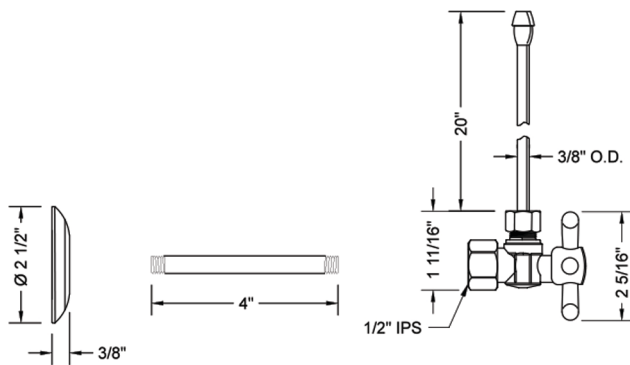

Quarter Turn Angle Pattern 1/2" IPS x 3/8" O.D. Faucet Supply Kit with Standard Cross Handle, 20" Supply Tubes, Escutcheons

Model #: 616-62-

FEATURES:

- Complete Faucet Supply Kit
- Kit contains:
 - (2) Quarter Turn Angle Pattern 1/2" IPS x 3/8" O.D. Supply Valve with Standard Cross Handle P/N 616
 - (2) 20" Copper Supply Tubes P/N 662
 - (2) Escutcheons P/N 741 (ULB P/N 6015)
 - (2) 1/2" Brass Nipples P/N 801-12.4

SPECIFICATION DRAWING:

COMPONENTS	
DESCRIPTION	QTY:
ANGLE VALVE - STANDARD CROSS HANDLE	2
20" X 1/2" O.D. SUPPLY TUBE	2
2 1/2" SURE GRIP ESCUTCHEON	2
4" NIPPLE	2

AVAILABLE HANDLES: