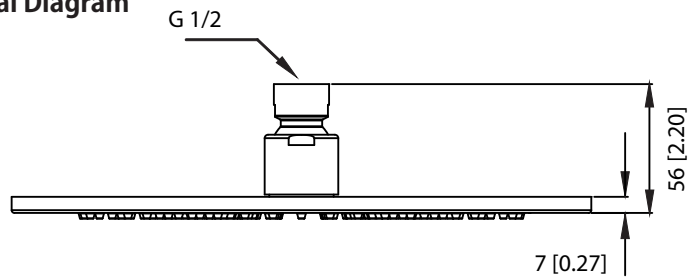

HSB.10R | 10" Brass Shower Head

SPECIFICATIONS:

- Solid Brass Shower Head
- Scrub rubber nozzles to easily clean water sediment
- 1.8 GPM Flow Rate
- 212 Nozzles

Legislation Compliance

ZeroDrip Technology

Technical Diagram

MATCHING SHOWER ARMS:

- 1) HS1012SA (16" Wall Mount Shower Arm)

- 2) 100.6CSA (6" Ceiling Mount Shower Arm)