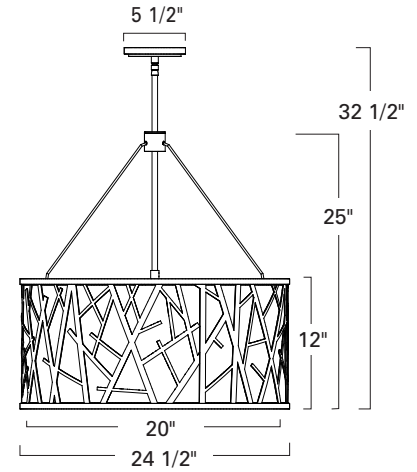

Woods Drum Pendant
WDP

Chris Poehlmann

Project Name _____

Fixture Type _____

Quantity _____

Norwell | Lighting

I L E X

Custom Metalcraft

Woods Drum Pendant
WDP-TR-ABPC-CS

WDP

LED

Product Name / Model / Dimensions			Mounting Options	Diffuser Options	Finish Options	Lamping Options
Woods Drum Pendant / WDP			Standard Triple Rods / TR Aircraft Cable / AC	Standard Cream Shade / CS	Standard Architectural Bronze Powder Coat / ABPC Matte Black / MB Matte White / MW Premium Custom Powder Coat	Standard LED / LED 2600 lumens 3000K CCT 20 Watts 0-10v dimming
Body Height	Width	OA Height				
12.00"	24.50"	32.50"				