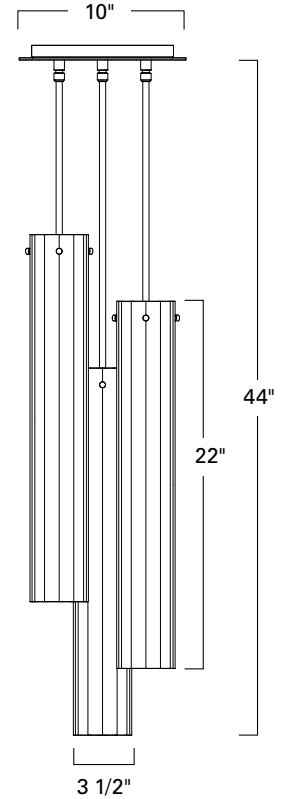

*LIBS Libro Sconce
Polished Nickel / PN
Amber Gold Fleck / AG

*LIB Libro Glass Flush Mount
Opaline Glass / OP
Brushed Nickel / BN

LIB3 Libro Glass Pendant

Product Name / Dimensions	Mounting Options	Diffuser Options	Finish Options	Lamping Options
Libro 3 Glass Pendant / LIB3	Standard Tube / TU Black Cord / BC White Cord / WC	Standard Opaline / OP Amber Gold Fleck / AG	Standard Architectural Bronze / AB Antique Brass / AN Polished Brass / PB Satin Brass / SB Premium Brushed Nickel / BN Polished Nickel / PN	Standard Incandescent / IN (3) 75W T10 Edison (12" T10 Recommended)
<table border="1"> <tr> <td>Width</td> <td>Overall Height</td> </tr> <tr> <td>10.00"</td> <td>44.00"</td> </tr> </table>				
Width	Overall Height			
10.00"	44.00"			