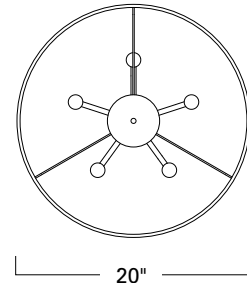

Ghost Chandelier 36**
GHO36-TU-SB-OZ