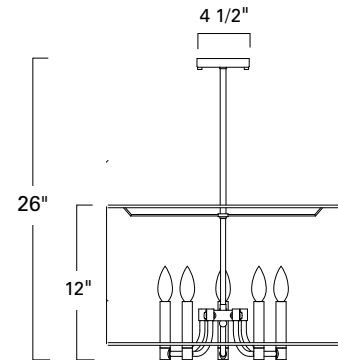

Ghost Chandelier 36**
GHO36-TU-SB-OZ