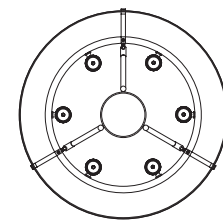

Ghost Glass Chandelier 24"

GHOG24

Project Name _____

Fixture Type _____

Quantity _____

Norwell | Lighting

ILEX

Custom Metalcraft

Ghost Chandelier 24" GHOG24
Black Organza / BOZ Brushed Nickel / BN
(36" version shown)

GHOG24

★USA Made

24"

Ghost Chandelier 24"
GHO24-TU-ABPC-OZ

Ghost 1 Light Sconce
GHO1-WM-SOZ / BN

Ghost 2 Light Sconce
GHO2-WM-OZ / SB

Ghost Petite Chandelier
GHOPTU-BN-SOZ

Ghost chandeliers are available in standard sizes 24, 36, 48, 60 and 72 inch diameters with or without glass diffusers.

| Product Name / Model / Dimensions | | | | Mounting | Glass | Diffuser Options | Finish Options | Lamping Options |
|---|----------|----------------|--------|-----------------------|--|--|---|--|
| Ghost Glass 24" Chandelier / GHOG24 | | | | Standard Tube / TU | Standard Matte Opal / MO Shiny Opal / SH | Standard Black Organza / BOZ Gold Organza / OZ Silver Organza / SOZ | Standard Architectural Bronze / AB Architectural Bronze Powder Coat / ABPC Polished Aluminum / PA Satin Brass / SB | Standard Incandescent / IN (9) 60W max Candelabra |
| Height | Diameter | Overall Height | Canopy | | | | | |
| 22" | 24" | 22" | 5 1/2" | | | GHOG24 Shade Height 5.5" | Premium Finishes Brushed Nickel / BN Polished Nickel / PN | |
| Ghost with glass also available 36, 48, 60 and 72" see GHOG36, GHOG48, GHOG60, GHOG72, and without glass see GHO24, GHO36, GHO48, GHO60, GHO72 for technical information Custom sizes and hanging heights available | | | | | | | | |