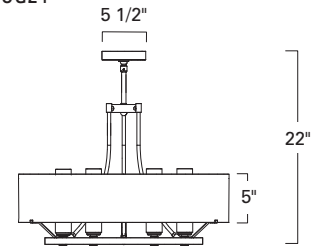

Ghost Glass Chandelier 24"

GHOG24

Project Name _____

Fixture Type _____

Quantity _____

Norwell | Lighting

ILEX

Custom Metalcraft

GHOG24

★USA Made

24"

Ghost chandeliers are available in standard sizes 24, 36, 48, 60 and 72 inch diameters with or without glass diffusers.

Product Name / Model / Dimensions				Mounting	Glass	Diffuser Options	Finish Options	Lamping Options
Ghost Glass 24" Chandelier / GHOG24				Standard Tube / TU	Standard Matte Opal / MO Shiny Opal / SH	Standard Black Organza / BOZ Gold Organza / OZ Silver Organza / SOZ	Standard Architectural Bronze / AB Architectural Bronze Powder Coat / ABPC Polished Aluminum / PA Satin Brass / SB	Standard Incandescent / IN (9) 60W max Candelabra
Height	Diameter	Overall Height	Canopy					
22"	24"	22"	5 1/2"			GHOG24 Shade Height 5.5"	Premium Finishes Brushed Nickel / BN Polished Nickel / PN	
Ghost with glass also available 36, 48, 60 and 72" see GHOG36, GHOG48, GHOG60, GHOG72, and without glass see GHO24, GHO36, GHO48, GHO60, GHO72 for technical information Custom sizes and hanging heights available								

Dry Location Rated and UL/ETL Listed

2-2021

DISCLAIMER:

Norwell Lighting and its companies, ILEX Architectural Lighting and Custom Metalcraft reserve the right to change specifications related to its product at anytime. USA Made indicates product is manufactured in East Taunton, Massachusetts facility. Phone: 508-823-1751