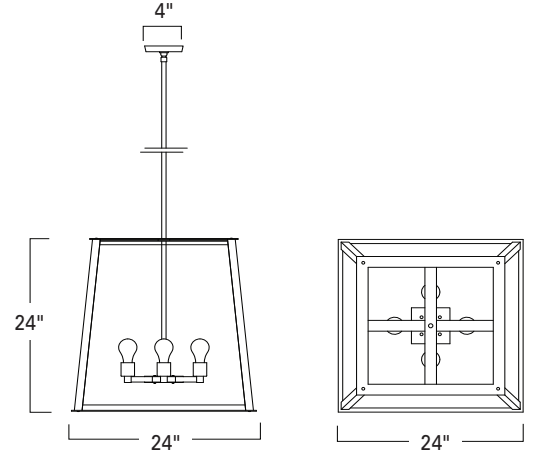

Geo Lantern 18" and 24"
GEO18 GEO24

Project Name _____

Fixture Type _____

Quantity _____

Norwell | Lighting

I L E X

Custom Metalcraft

Geo Lantern 18"
GEO18-TU-SE-BA

Geo Lantern 24"
GEO24-TU-CL-MB
Shown (4) 60W vintage antique lamps Edison

GEO24

GEO18

Product Name / Model / Dimensions				Mounting Options	Diffuser Options	Finish Options	Lamping Options
Geo Lantern 18" / GEO18 Geo Lantern 24" / GEO24				Standard Tube / TU	Standard Clear Glass / CL Seedy Glass / SE	Standard Architectural Bronze Powder Coat / ABPC Brushed Aluminum / BA Matte Black / MB Matte White / MW Premium Polished Aluminum / PA	Standard Incandescent / IN (4) 60W max Edison
	Height	Width	OA Height				
GEO18	18"	18"	Custom				
GEO 24	24"	24"	Custom				