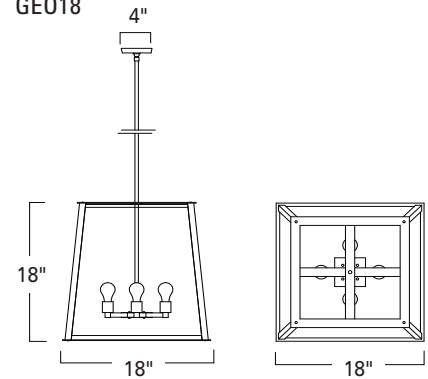

Geo Lantern 18" and 24"
GEO18 GEO24

Project Name _____

Fixture Type _____

Quantity _____

Norwell | Lighting

I L E X

Custom Metalcraft

Geo Lantern 18"
GEO18-TU-SE-BA

Geo Lantern 24"
GEO24-TU-CL-MB
Shown (4) 60W vintage antique lamps Edison

GEO24

GEO18

Product Name / Model / Dimensions				Mounting Options	Diffuser Options	Finish Options	Lamping Options
Geo Lantern 18" / GEO18 Geo Lantern 24" / GEO24				Standard Tube / TU	Standard Clear Glass / CL Seedy Glass / SE	Standard Architectural Bronze Powder Coat / ABPC Brushed Aluminum / BA Matte Black / MB Matte White / MW Premium Polished Aluminum / PA	Standard Incandescent / IN (4) 60W max Edison
	Height	Width	OA Height				
GEO18	18"	18"	Custom				
GEO 24	24"	24"	Custom				