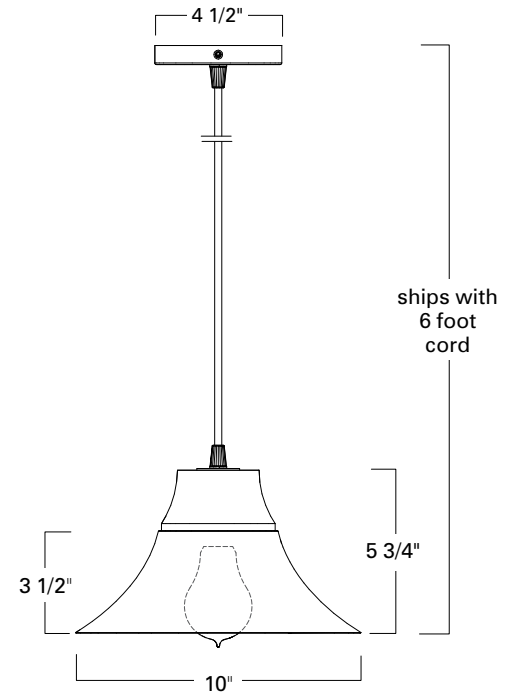

Bell Pendant

BEL

Project Name _____

Fixture Type _____

Quantity _____

Norwell | Lighting

I L E X

Custom Metalcraft

Bell
BEL-BC-CO

Bell
BEL-BC-AG

Bell
BEL-BC-SB

Bell Pendant

BRASS and COPPER

Product Name / Model / Dimensions				Mounting Options	Finish Options	Lamping Options
Bell Pendant- BEL				Standard Black Cord / BC	Standard Aged Brass / AG Copper / CO Satin Brass / SB	Standard Incandescent (1) 60 Watt Edison Medium Base
	Height	Width	Overall Height			
BEL	5 3/4"	10"	Ships with 6 foot cord			
Canopy 4 1/2" diameter						