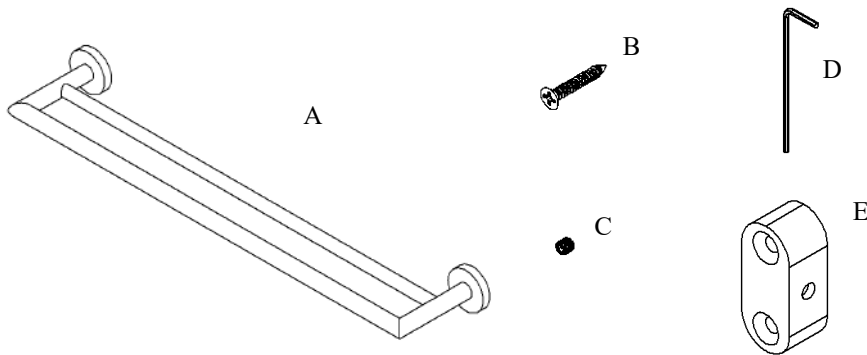

# Volkano Summit 24" Double Towel Bar Installation Guide

Code: V63183, V63184, V63185

Parts Included	QTY
A - Double Towel Bar	1
B - Screw	4
C - Set Screw	2
D - Allen Key	1
E - Bracket	2

Model #	Description	Finish	Weight (lb)	WxHxD (mm)	WxHxD (Inches)	Metal Type
V63183	Summit 24" Double Towel Bar	Chrome	1.144	613 x 52 x 118	24.1 x 2 x 4.6	Brass
V63184	Summit 24" Double Towel Bar	Brushed Nickel	1.144	613 x 52 x 118	24.1 x 2 x 4.6	Brass
V63185	Summit 24" Double Towel Bar	Matte Black	1.144	613 x 52 x 118	24.1 x 2 x 4.6	Brass