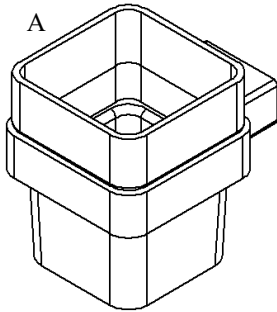

# Volkano Cinder Glass Tumbler Installation Guide

Code: V3553, V3554, V3555

Parts Included	QTY
A - Glass Tumbler	1
B - Screw	2
C - Set Screw	1
D - Allen Key	1
E - Bracket	1

Model #	Description	Finish	Weight (lb)	WxHxD (mm)	WxHxD (Inches)	Metal Type
V3553	Cinder Glass Tumbler	Chrome	1.2	72 x 86 x 97	3 x 3.5 x 4	Brass
V3554	Cinder Glass Tumbler	Brushed Nickel	1.2	72 x 86 x 97	3 x 3.5 x 4	Brass
V3555	Cinder Glass Tumbler	Matte Black	1.2	72 x 86 x 97	3 x 3.5 x 4	Brass