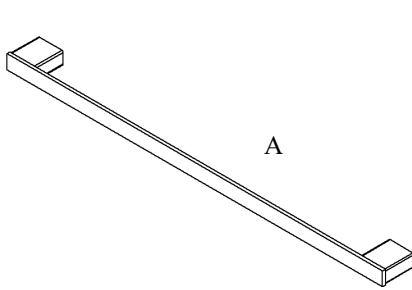

Exhilarating by Design

Volkano Cinder 24" Towel Bar Installation Guide

Code: V3153, V3154, V3155, V3150-BGL, V3150-BGD

Parts Included	QTY
A - Towel Bar	1
B - Screw	4
C - Set Screw	2
D - Allen Key	1
E - Bracket	2

Model #	Description	Finish	Weight (lb)	WxHxD (mm)	WxHxD (Inches)	Metal Type
V3153	Cinder 24" Towel Bar	Chrome	2.1	600 x 22 x 50	24 x 1 x 2	Brass
V3154	Cinder 24" Towel Bar	Brushed Nickel	2.1	600 x 22 x 50	24 x 1 x 2	Brass
V3155	Cinder 24" Towel Bar	Matte Black	2.1	600 x 22 x 50	24 x 1 x 2	Brass
V3150-BGL	Cinder 24" Towel Bar	Brushed Gold Light	2.1	600 x 22 x 50	24 x 1 x 2	Brass
V3150-BGD	Cinder 24" Towel Bar	Brushed Gold Dark	2.1	600 x 22 x 50	24 x 1 x 2	Brass