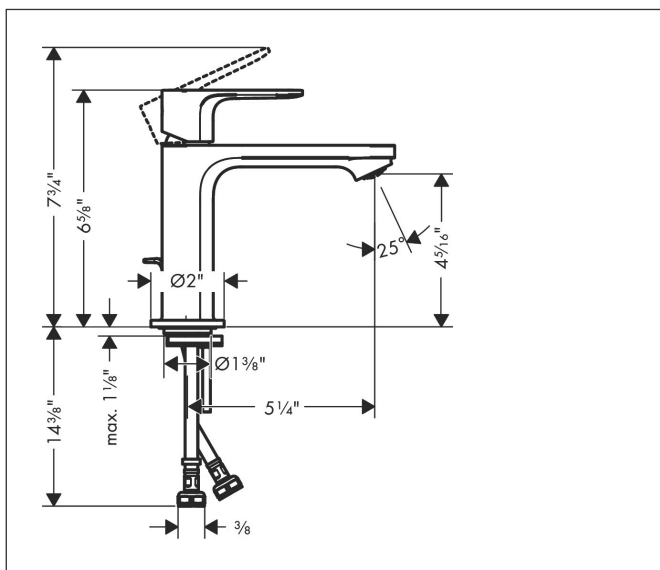

Brand hansgrohe
Art. Name **Rebris E** Single-Hole Faucet 110 with Pop-Up Drain
Art. Nr. 72557001
Surface chrome
Pos. 1

Product Picture

Features

- Consists of: Single-handle faucet, Pop-up assembly
- Spout height: 109 mm
- Spray modes: Aerated spray
- Ceramic cartridge
- Includes pop-up drain
- Material waste set: Metal

Drawing

Technology