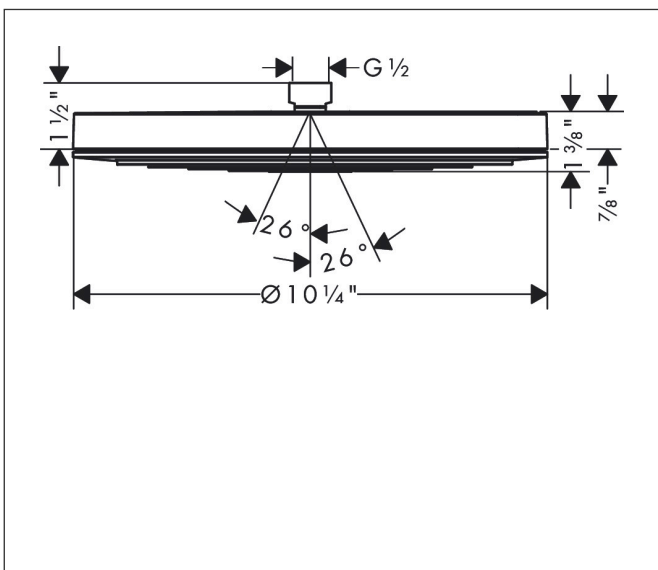

Drawing

Technology

Spray Types