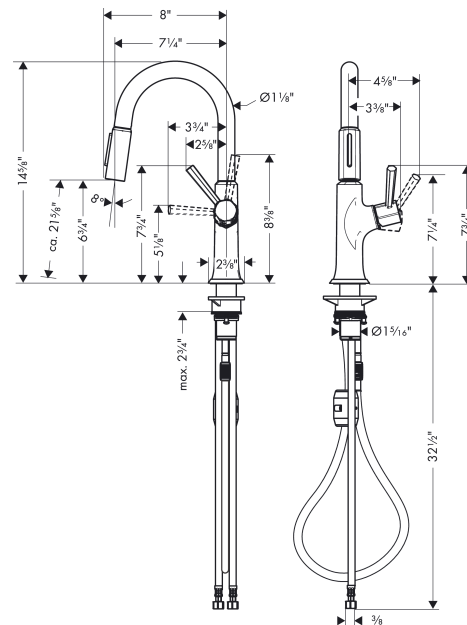

Locarno
Prep Kitchen Faucet, 2-Spray Pull-Down, 1.75 GPM
 Finishes : **chrome** Part no. : **04853000**

Description

Features

- Swivel range 150°
- Aerated spray, needle spray
- Toggle spray diverter
- MagFit magnetic sprayhead docking
- deck mounted
- Flow: 1.75 GPM (6.6 L/Min)
- Ceramic cartridge
- Integrated double backflow prevention
- extension length up to 30" (50cm)

Item details

List Price \$ 589.00

Technology

Compliance

Product image

Scale drawing

Locarno
Prep Kitchen Faucet, 2-Spray Pull-Down, 1.75 GPM
 Finishes : **chrome** Part no. : **04853000**

Exploded drawing

Year of production: >02/21

Locarno

Prep Kitchen Faucet, 2-Spray Pull-Down, 1.75 GPM

Finishes : **chrome** Part no. : **04853000**

Spare parts list

Year of production: >02/21

Pos.	Description	Part no.	Price	PU
1	spout cpl.	93159000	-	1
2	filter	97735000	-	1
3	handspray	93887001	-	1
4	set of non return valves DW 15	94074000	-	1
5	non return valve	93218000	-	1
6	spray former	93342000	-	1
7	service tool	95910000	-	1
8	handle	93885000	-	1
9	hollow set screw M6x8	97810000	-	1
10	screw cover	95704000	-	1
11	flange	98863000	-	1
12	nut	93886000	-	1
13	cartridge, assy	95973001	-	1
14	seal	98865000	-	1
15	hose	93744000	-	1
16	hose 1,50 m	88624000	-	1
17	O-ring 11x2	98127000	-	1
18	weight	98551000	-	1
19	fixing set (special)	93253000	-	1
20	lever collar	97548000	-	1
21	support	97523000	-	1
22	seal	92582000	-	1
23	connection hose 35½" M8x0,75 3/8"	96316001	-	1
24	set of lever collars	98365000	-	1
25	O-ring 21x2,5	98211000	-	1