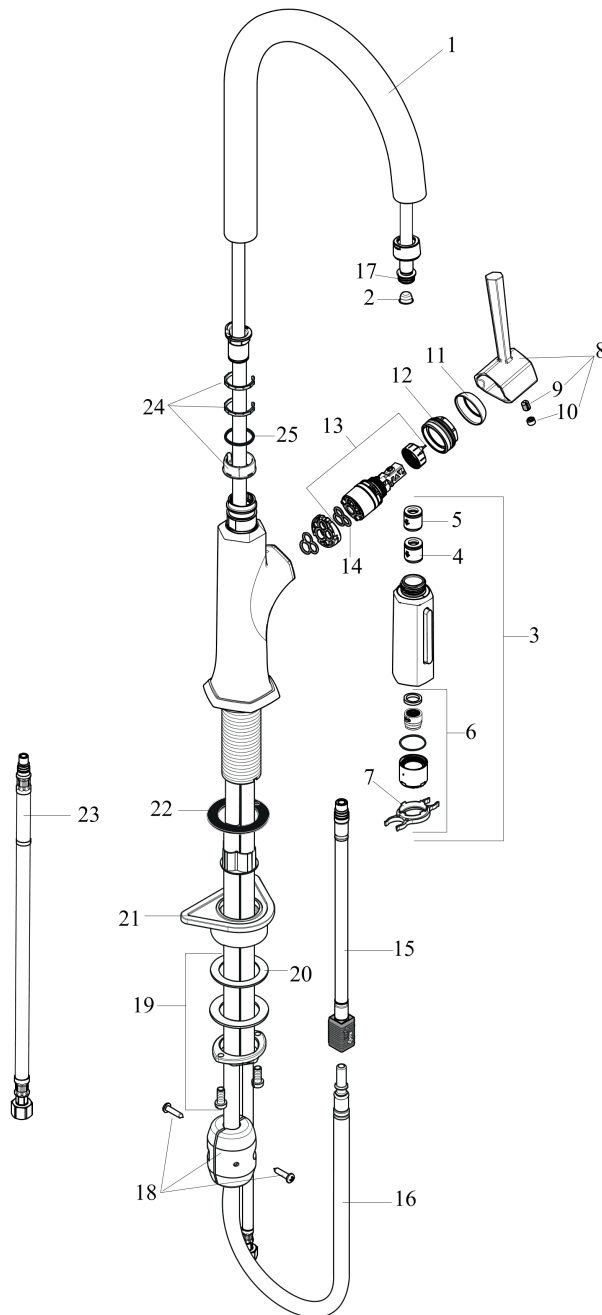

Locarno
Prep Kitchen Faucet, 2-Spray Pull-Down, 1.75 GPM
 Finishes : **chrome** Part no. : **04853000**

Description

Features

- Swivel range 150°
- Aerated spray, needle spray
- Toggle spray diverter
- MagFit magnetic sprayhead docking
- deck mounted
- Flow: 1.75 GPM (6.6 L/Min)
- Ceramic cartridge
- Integrated double backflow prevention
- extension length up to 30" (50cm)

Item details

List Price \$ 589.00

Technology

Compliance

Product image

Scale drawing

Locarno
Prep Kitchen Faucet, 2-Spray Pull-Down, 1.75 GPM
 Finishes : **chrome** Part no. : **04853000**

Exploded drawing

Year of production: >02/21

Locarno

Prep Kitchen Faucet, 2-Spray Pull-Down, 1.75 GPM

Finishes : **chrome** Part no. : **04853000**

Spare parts list

Year of production: >02/21

Pos.	Description	Part no.	Price	PU
1	spout cpl.	93159000	-	1
2	filter	97735000	-	1
3	handspray	93887001	-	1
4	set of non return valves DW 15	94074000	-	1
5	non return valve	93218000	-	1
6	spray former	93342000	-	1
7	service tool	95910000	-	1
8	handle	93885000	-	1
9	hollow set screw M6x8	97810000	-	1
10	screw cover	95704000	-	1
11	flange	98863000	-	1
12	nut	93886000	-	1
13	cartridge, assy	95973001	-	1
14	seal	98865000	-	1
15	hose	93744000	-	1
16	hose 1,50 m	88624000	-	1
17	O-ring 11x2	98127000	-	1
18	weight	98551000	-	1
19	fixing set (special)	93253000	-	1
20	lever collar	97548000	-	1
21	support	97523000	-	1
22	seal	92582000	-	1
23	connection hose 35½" M8x0,75 3/8"	96316001	-	1
24	set of lever collars	98365000	-	1
25	O-ring 21x2,5	98211000	-	1