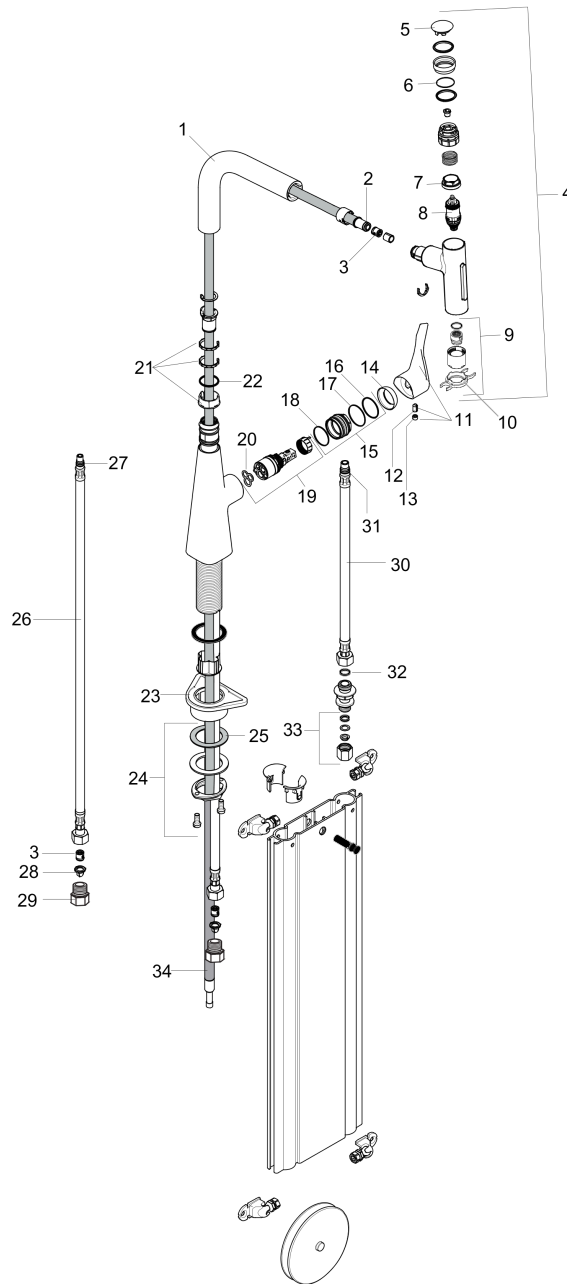

Metris Select
Prep Kitchen Faucet, 2-Spray Pull-Out with sBox, 1.75 GPM
 Finishes : **chrome** Part no. : **73817001**

Description

Features

- Swivel range 110° / 150°
- Laminar spray, needle spray
- Toggle spray diverter
- Select button provides convenient start/stop of the water flow at the sprayhead
- MagFit magnetic sprayhead docking
- Single-hole installation
- Flow: 1.75 GPM (6.6 L/Min)
- Ceramic cartridge
- 3/8" hoses
- Integrated double backflow prevention
- sBox for smooth, protected hose guidance in the cabinet
- extension length up to 30" (76cm)

Year of production: >07/19

Metris Select

Prep Kitchen Faucet, 2-Spray Pull-Out with sBox, 1.75 GPM

Finishes : **chrome** Part no. : **73817001**

Spare parts list

Year of production: >07/19

Pos.	Description	Part no.	Price	PU
1	spout cpl.	93175000	-	1
2	O-ring 8x2	98112000	-	1
3	non return valve DW 10	96456000	-	1
4	handspray	93412001	-	1
5	cover	92566000	-	1
6	O-Ring 14x1,5	98201000	-	1
7	nut	92567000	-	1
8	shut off unit	98463000	-	1
9	spray former	93342000	-	1
10	service tool	95910000	-	1
11	handle	93170000	-	1
12	hollow set screw M6x10 DIN 916	96029000	-	1
13	screw cover	95704000	-	1
14	flange	95493000	-	1
15	nut	98864000	-	1
16	O-ring 23x2	98398000	-	1
17	O-ring 27x1,5	92527000	-	1
18	O-ring 25x1,5	98146000	-	1
19	cartridge, assy	97685000	-	1
20	seal	98865000	-	1
21	set of lever collars	98365000	-	1
22	O-ring 21x2,5	98211000	-	1
23	support	97523000	-	1
24	fixing set (Ø 34)	95049000	-	1
25	lever collar	97548000	-	1
26	connection hose 900 mm M8x0,75 G3/8	95372000	-	1
27	O-ring 7x1,5	98422000	-	1
28	filter packing	95291000	-	1
29	adapter for connection hose	88802000	-	1
30	connection hose 450 mm M10x1 G3/8	96507000	-	1
31	O-ring 8x1,75	97827000	-	1
32	sealing set	95581000	-	1
33	squeezing connection	96099000	-	1
34	hose	93188000	-	1
a	extension set	43333000	-	1