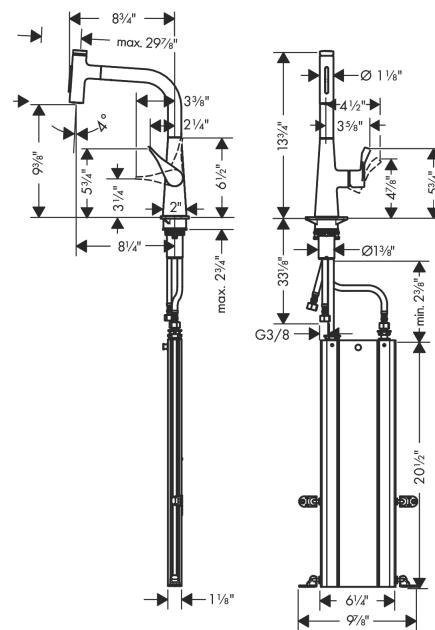

Scale drawing