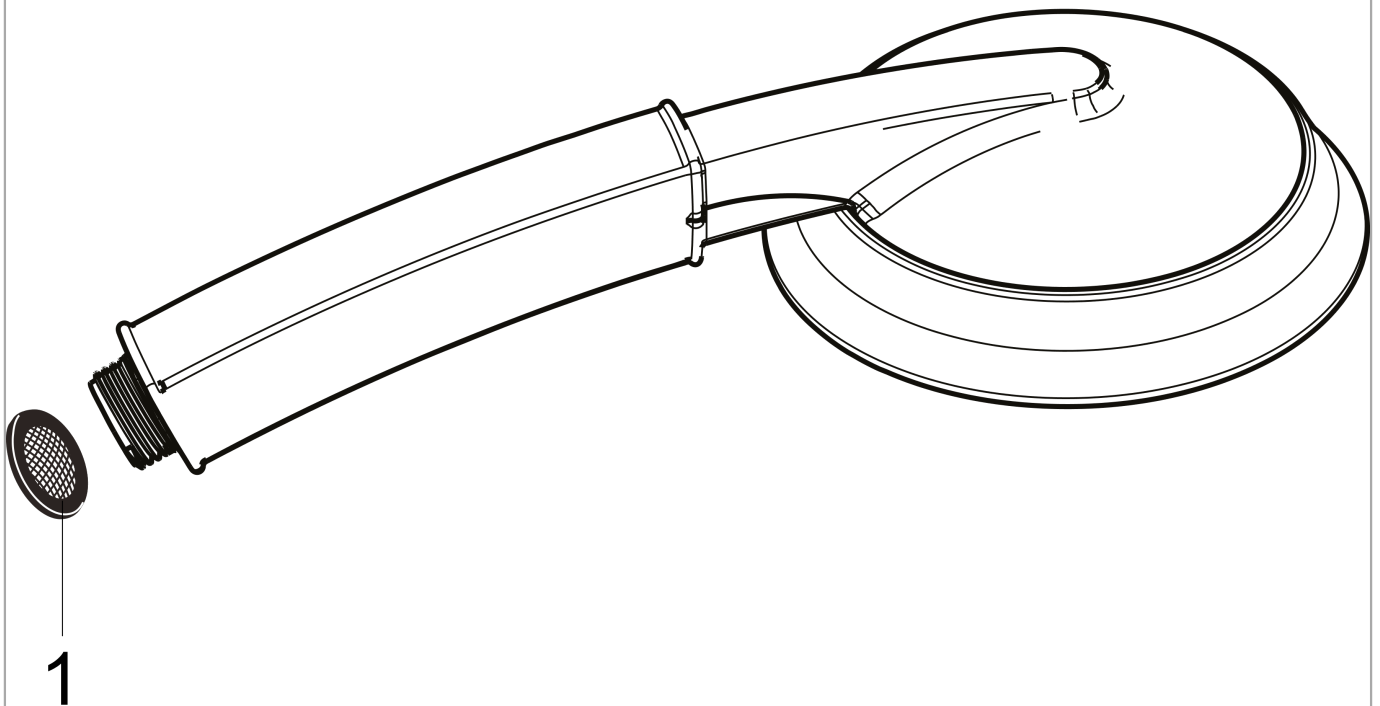

**Raindance Classic Handshower 100 3-Jet, 2.5 GPM**

Finishes : **rubbed bronze** Part no. : **28548921**

**Description**

**Features**

- 65 no-clog spray channels
- Spray modes: RainAir, BalanceAir, Whirl
- Flow: 2.5 GPM (9.5 L/Min)
- Fully-finished matching spray face

**Item details**

List Price \$ 280.00

**Technology**

**Compliance**

**Product image**

**Scale drawing**

**Raindance Classic**  
**Handshower 100 3-Jet, 2.5 GPM**  
Finishes : **rubbed bronze** Part no. : **28548921**

Exploded drawing

Year of production: >06/09

**Raindance Classic**  
**Handshower 100 3-Jet, 2.5 GPM**  
 Finishes : **rubbed bronze** Part no. : **28548921**

**Spare parts list**

Year of production: >**06/09**