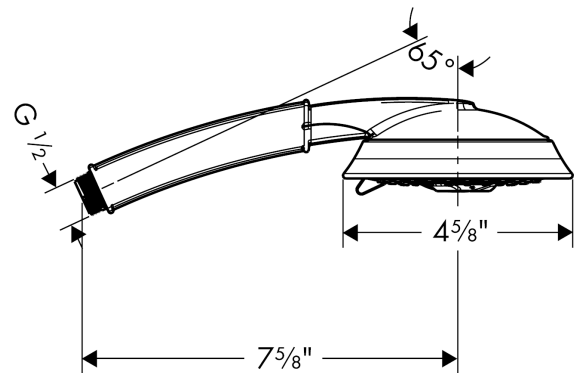

**Item details**

List Price \$ 280.00

**Technology**

**Compliance**

**Product image**

**Scale drawing**

**Raindance Classic**  
**Handshower 100 3-Jet, 2.5 GPM**  
Finishes : **rubbed bronze** Part no. : **28548921**

Exploded drawing

Year of production: >06/09

**Raindance Classic**  
**Handshower 100 3-Jet, 2.5 GPM**  
 Finishes : **rubbed bronze** Part no. : **28548921**

**Spare parts list**

Year of production: >**06/09**