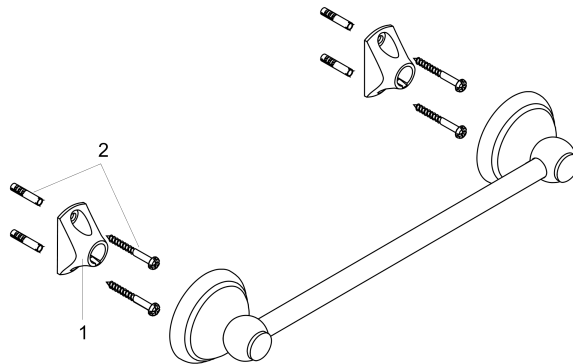

**C Accessories**

**Towel Bar, 24"**

Finishes : **chrome** Part no. : **06098000**

**Description**

**Features**

- Brass
- Wall-mounted
- Metal holder

**Item details**

List Price \$ 161.00

**Product image**

**Scale drawing**

C Accessories

Towel Bar, 24"

Finishes : chrome

Part no. : 06098000

Exploded drawing

Year of production: >01/04

**C Accessories**

**Towel Bar, 24"**

Finishes : **chrome**    Part no. : **06098000**

**Spare parts list**

Year of production: >01/04

<b>Pos.</b>	<b>Description</b>	<b>Part no.</b>	<b>Price</b>	<b>PU</b>
1	support element	96341000	-	1
2	mounting set	40915000	-	1