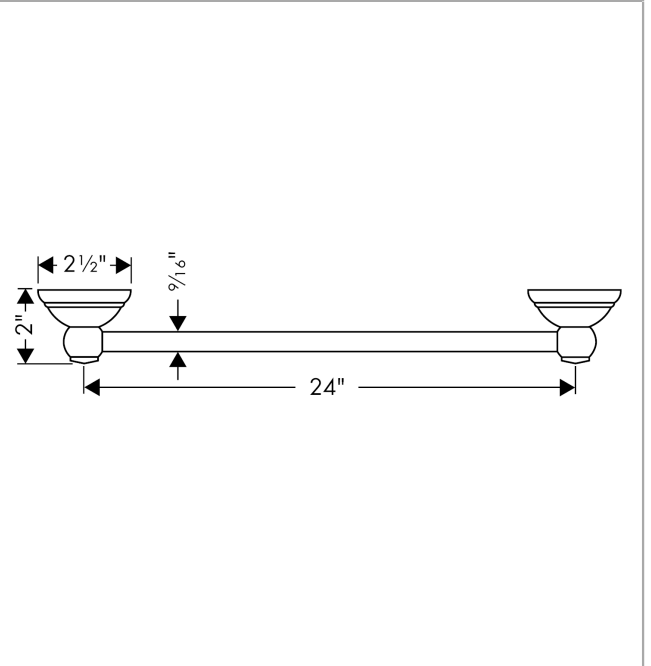

**C Accessories**

**Towel Bar, 24"**

Finishes : **chrome** Part no. : **06098000**

**Description**

**Features**

- Brass
- Wall-mounted
- Metal holder

**Item details**

List Price \$ 161.00

**Product image**

**Scale drawing**

C Accessories

Towel Bar, 24"

Finishes : chrome

Part no. : 06098000

Exploded drawing

Year of production: >01/04

**C Accessories**

**Towel Bar, 24"**

Finishes : **chrome**    Part no. : **06098000**

**Spare parts list**

Year of production: >01/04

<b>Pos.</b>	<b>Description</b>	<b>Part no.</b>	<b>Price</b>	<b>PU</b>
1	support element	96341000	-	1
2	mounting set	40915000	-	1