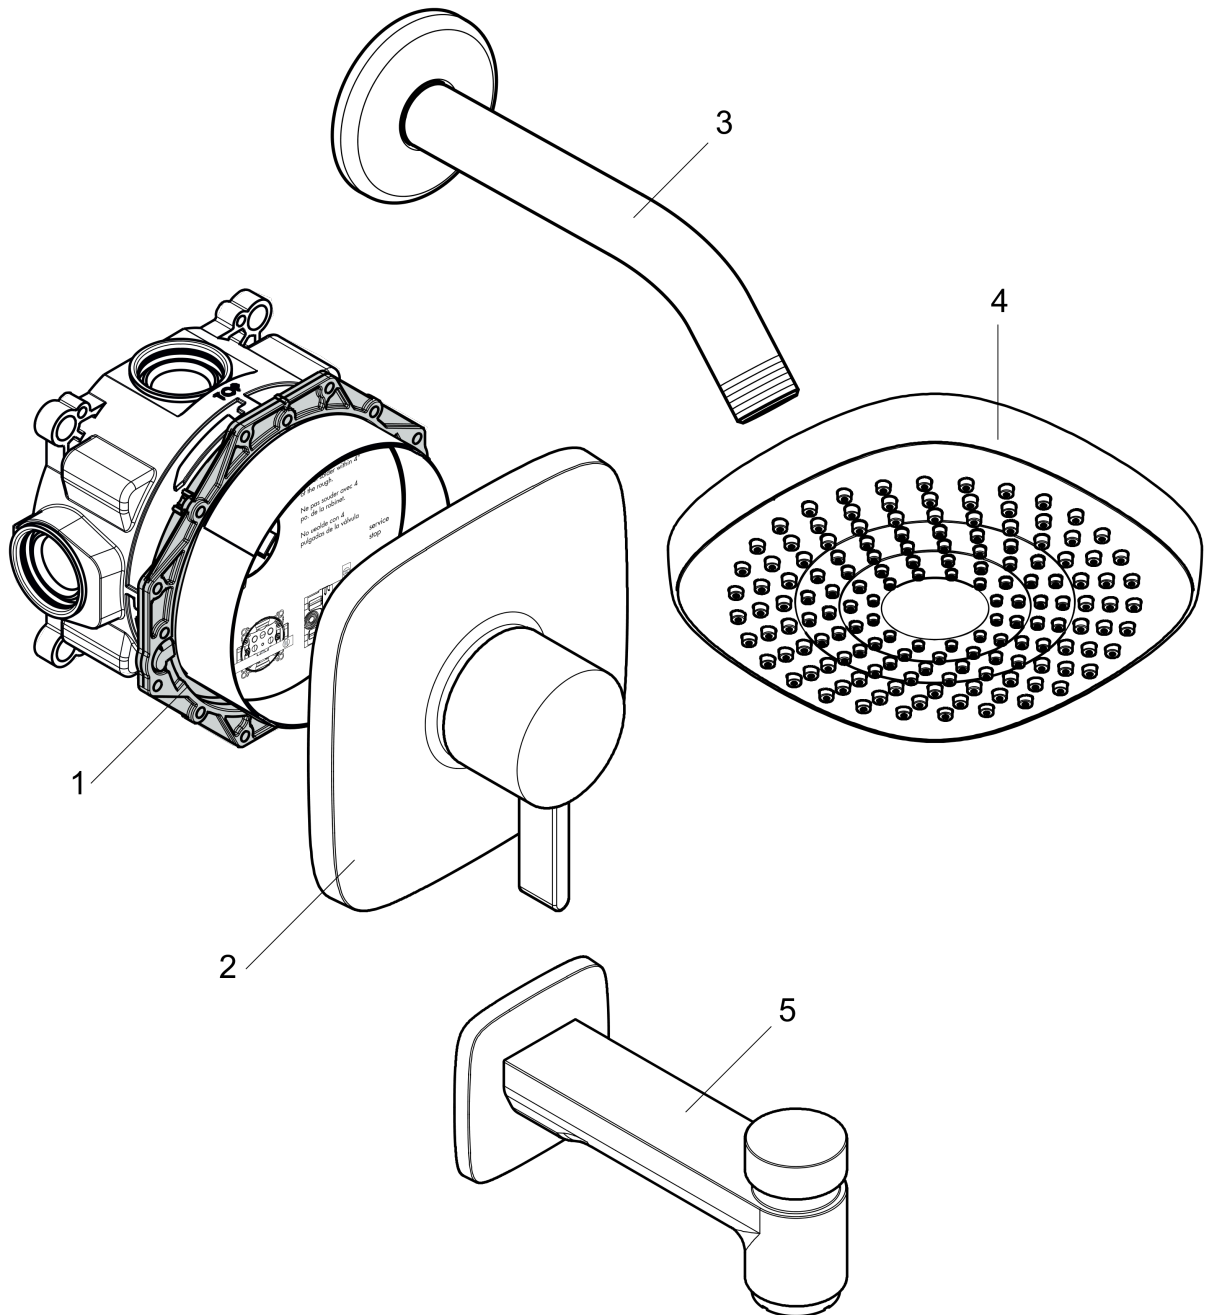

Croma Select E
Pressure Balance Tub/Shower Set with Rough, 2.0 GPM
 Finishes : **chrome** Part no. : **04910000**

Description

Features

- Consists of: Showerhead, Showerarm, Pressure Balance Trim, Tub spout, Rough
- shower head size: 180 mm
- Spray modes: Rain, IntenseRain
- Number of sprays: 2 spray modes
- spray type alternation: Select button for comfortable alternation of spray modes
- Ball-joint: Showerhead angle adjustable
- Flow: 2.0 GPM (7.6 L/min)

Item details

List Price \$ 795.00

Technology

Compliance

Product image

Scale drawing

Croma Select E
Pressure Balance Tub/Shower Set with Rough, 2.0 GPM
 Finishes : **chrome** Part no. : **04910000**

Exploded drawing

Year of production: >08/20

Croma Select E
Pressure Balance Tub/Shower Set with Rough, 2.0 GPM
 Finishes : **chrome** Part no. : **04910000**

Spare parts list

Year of production: >08/20

Pos.	Description	Part no.	Price	PU
1	base body	01850181	-	1
2	Finish set	15718001	-	1
3	shower arm	04186003	-	1
4	showerhead cpl.	26528001	-	1
5	spout	71412001	-	1