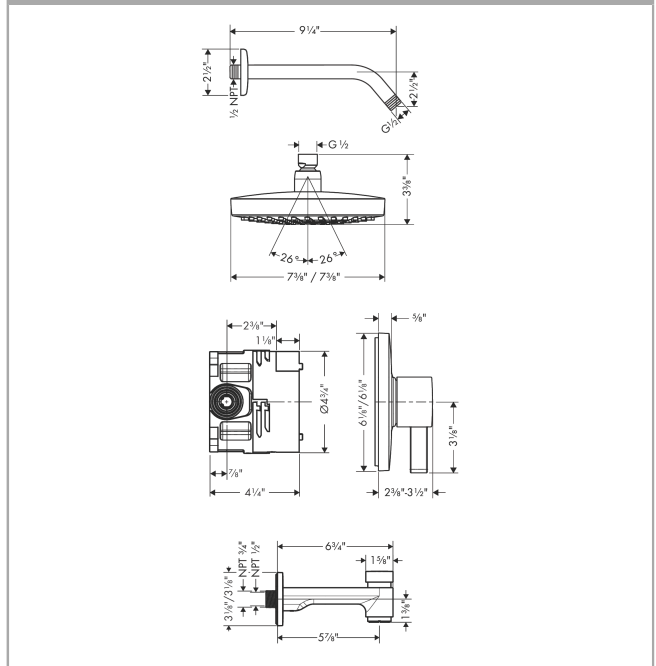

Croma Select E
Pressure Balance Tub/Shower Set with Rough, 2.0 GPM
 Finishes : **chrome** Part no. : **04910000**

Description

Features

- Consists of: Showerhead, Showerarm, Pressure Balance Trim, Tub spout, Rough
- shower head size: 180 mm
- Spray modes: Rain, IntenseRain
- Number of sprays: 2 spray modes
- spray type alternation: Select button for comfortable alternation of spray modes
- Ball-joint: Showerhead angle adjustable
- Flow: 2.0 GPM (7.6 L/min)

Item details

List Price \$ 795.00

Technology

Compliance

Product image

Scale drawing

Croma Select E
Pressure Balance Tub/Shower Set with Rough, 2.0 GPM
 Finishes : **chrome** Part no. : **04910000**

Exploded drawing

Year of production: >08/20

Croma Select E
Pressure Balance Tub/Shower Set with Rough, 2.0 GPM
 Finishes : **chrome** Part no. : **04910000**

Spare parts list

Year of production: >08/20

Pos.	Description	Part no.	Price	PU
1	base body	01850181	-	1
2	Finish set	15718001	-	1
3	shower arm	04186003	-	1
4	showerhead cpl.	26528001	-	1
5	spout	71412001	-	1