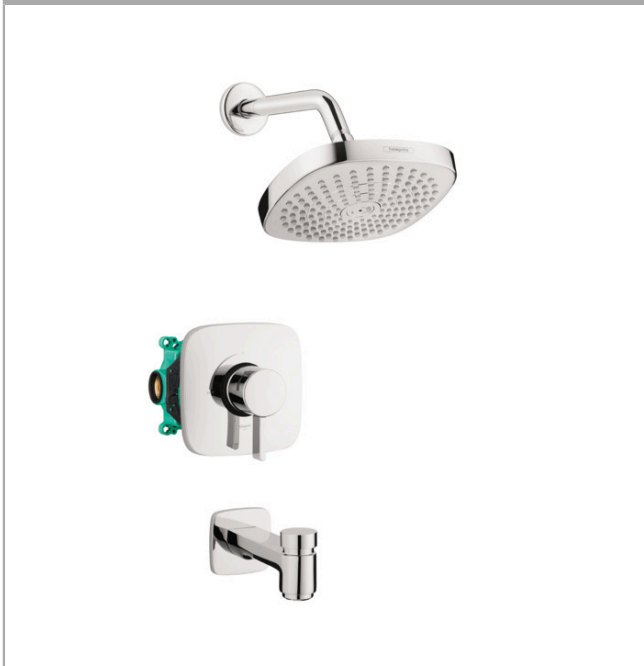

Croma Select E
Pressure Balance Tub/Shower Set with Rough, 2.0 GPM
 Finishes : **chrome** Part no. : **04910000**

Description

Features

- Consists of: Showerhead, Showerarm, Pressure Balance Trim, Tub spout, Rough
- shower head size: 180 mm
- Spray modes: Rain, IntenseRain
- Number of sprays: 2 spray modes
- spray type alternation: Select button for comfortable alternation of spray modes
- Ball-joint: Showerhead angle adjustable
- Flow: 2.0 GPM (7.6 L/min)

Item details

List Price \$ 795.00

Technology

Compliance

Product image

Scale drawing

Croma Select E
Pressure Balance Tub/Shower Set with Rough, 2.0 GPM
 Finishes : **chrome** Part no. : **04910000**

Exploded drawing

Year of production: >08/20

Croma Select E
Pressure Balance Tub/Shower Set with Rough, 2.0 GPM
 Finishes : **chrome** Part no. : **04910000**

Spare parts list

Year of production: >08/20

Pos.	Description	Part no.	Price	PU
1	base body	01850181	-	1
2	Finish set	15718001	-	1
3	shower arm	04186003	-	1
4	showerhead cpl.	26528001	-	1
5	spout	71412001	-	1