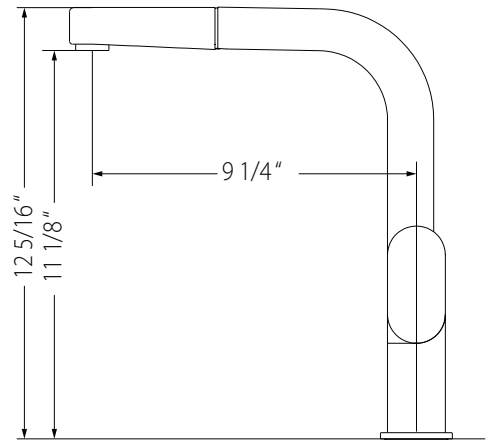

REVEL SERIES

Pull Out Kitchen Faucet

Model REPO-2000-PC: Polished Chrome
 REPO-2000-BN : Brushed Nickel
 REPO-2000-OB : Oil Rubbed Bronze

REPO-2000

FEATURES

- Traditional solid brass body construction
- Lightweight pull out single function handspray
- Easy clean removable Aerator
- Extendable hose reaches all edges of sink and beyond. 20+ inches
- 90° forward action temperature control handle will not hit backsplash
- Ceramic Disc Cartridge - Lifetime Warranty
- Available in 3 finish options
- Oversized deck mounting locknut for ease of installation
- Nylon hoses for increased durability and flexibility
- QuickConnect system designed for secure and easy installation
- All HamatUSA faucets are ICC certified to meet or exceed US State and Federal plumbing codes and low lead safety standards
- Limited Lifetime Warranty