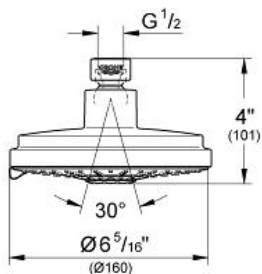

Product Description:
Head shower 4 sprays

Standard Specification:

- 4 spray patterns: Rain / Jet / Pure / Champagne spray
- Diameter Ø 6 5/16"
- 15° swivel ball joint (± 15°)
- **GROHE EcoJoy®** 2.4 g flow limiter
- **SpeedClean®** anti-lime system
- Suitable for instantaneous heater
- Max Flow Rate 2.5 gpm at 80 psi (9.5 L/min)
- Min. recommended pressure 7 psi
- Recommended for use with Rainshower shower arms.