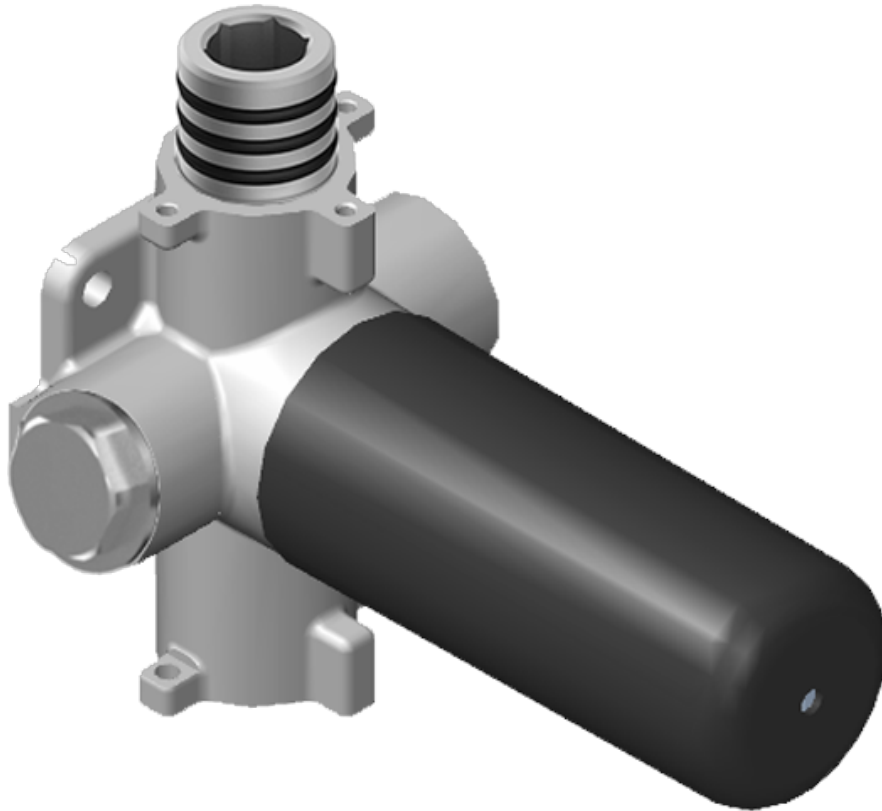

## Vintage Series

SHOWER  
 Two-Way Diverter Volume Control  
 Valve WITH Off Function and Pass-  
 Through  
**G-8052**

**Information**

- 11.7 gpm @ 60 psi
- 3/4" universal inlets/outlets with female threads
- Operates one function at a time
- Stacking inlet and pass-through port feature
- Supplied with protective plastic cover
- CALGreen compliant depending on functions

**Finishes**

Architectural  
White

SHOWER  
 Stop/Volume Control Valve with  
 Pass Through  
**G-8076**

**Information**

- 12.3 gpm @ 60 psi
- 3/4" universal inlets/outlets with female threads
- Stacking inlet and pass-through port feature
- Supplied with protective plastic cover
- CalGreen compliant dependent on functions