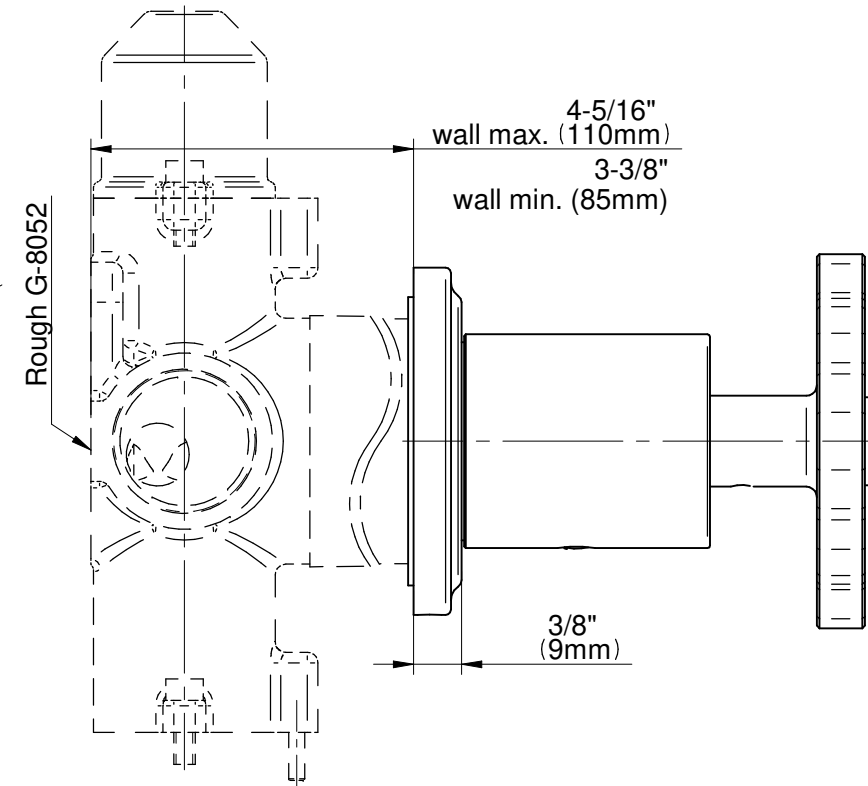

G-8038-C18E1-T

Vintage Series