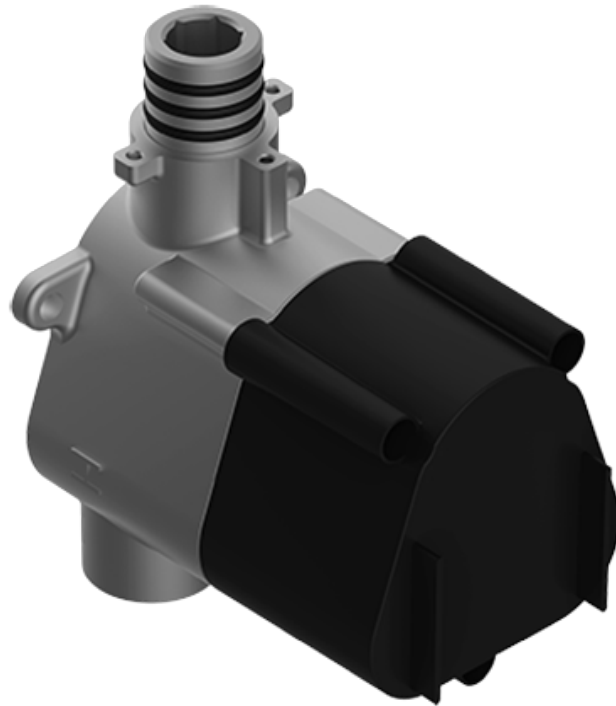

## Information

- 3/4" thermostatic valve and trim
- 3/4" stop/volume control valve and 2-way diverter valve and trims
- 9" showerhead with 11" wall-mounted shower arm
- Showerhead features no-clog, easy-clean spray nozzles
- Handshower set with wall bracket and 59" hose
- 7-1/2" matching Vintage collection tub spout
- Optional extension kit
- Flow rates: showerhead  $\leq 1.8$  max gpm, handshower  $\leq 1.8$  max gpm

SHOWER  
 Vintage M-Series 2-Way Diverter  
 Valve Trim with Handle

**Information**

- Single metal handle
- Decorative trim plate
- Use with G-8052 2-Way Diverter Volume Control Valve WITH Off Function and Pass-Through

## Vintage Series

SHOWER  
 7-1/2" Vintage Tub Spout  
**G-11365**

**Information**

- Includes spout ring
- 1/2" NPT male thread inlet
- Tub spout flow rate ~ 12.4 gpm @60 psi

**Finishes**

							
24K Gold	24K Brushed Gold	24K Brushed Gold with Black Accents	Architectural Black™	Brushed Nickel	Gunmetal	Gunmetal Distressed	Matte Black
							
Olive Bronze	Polished Chrome	Polished Chrome with Black Accents	Polished Nickel	Polished Nickel with Black Accents	Unfinished Brass	Unfinished Brushed Brass	Vintage Brushed Brass
							
Architectural White							

## Vintage Series

SHOWER  
 Thermostatic Rough Valve  
**G-8006**

**Information**

- 12.9 gpm @ 60 psi
- 3/4" universal inlets
- Built-in service stops
- Stacking outlet feature
- Complete serviceability from front of all units
- Supplied with protective plastic cover
- CalGreen compliant dependent on functions