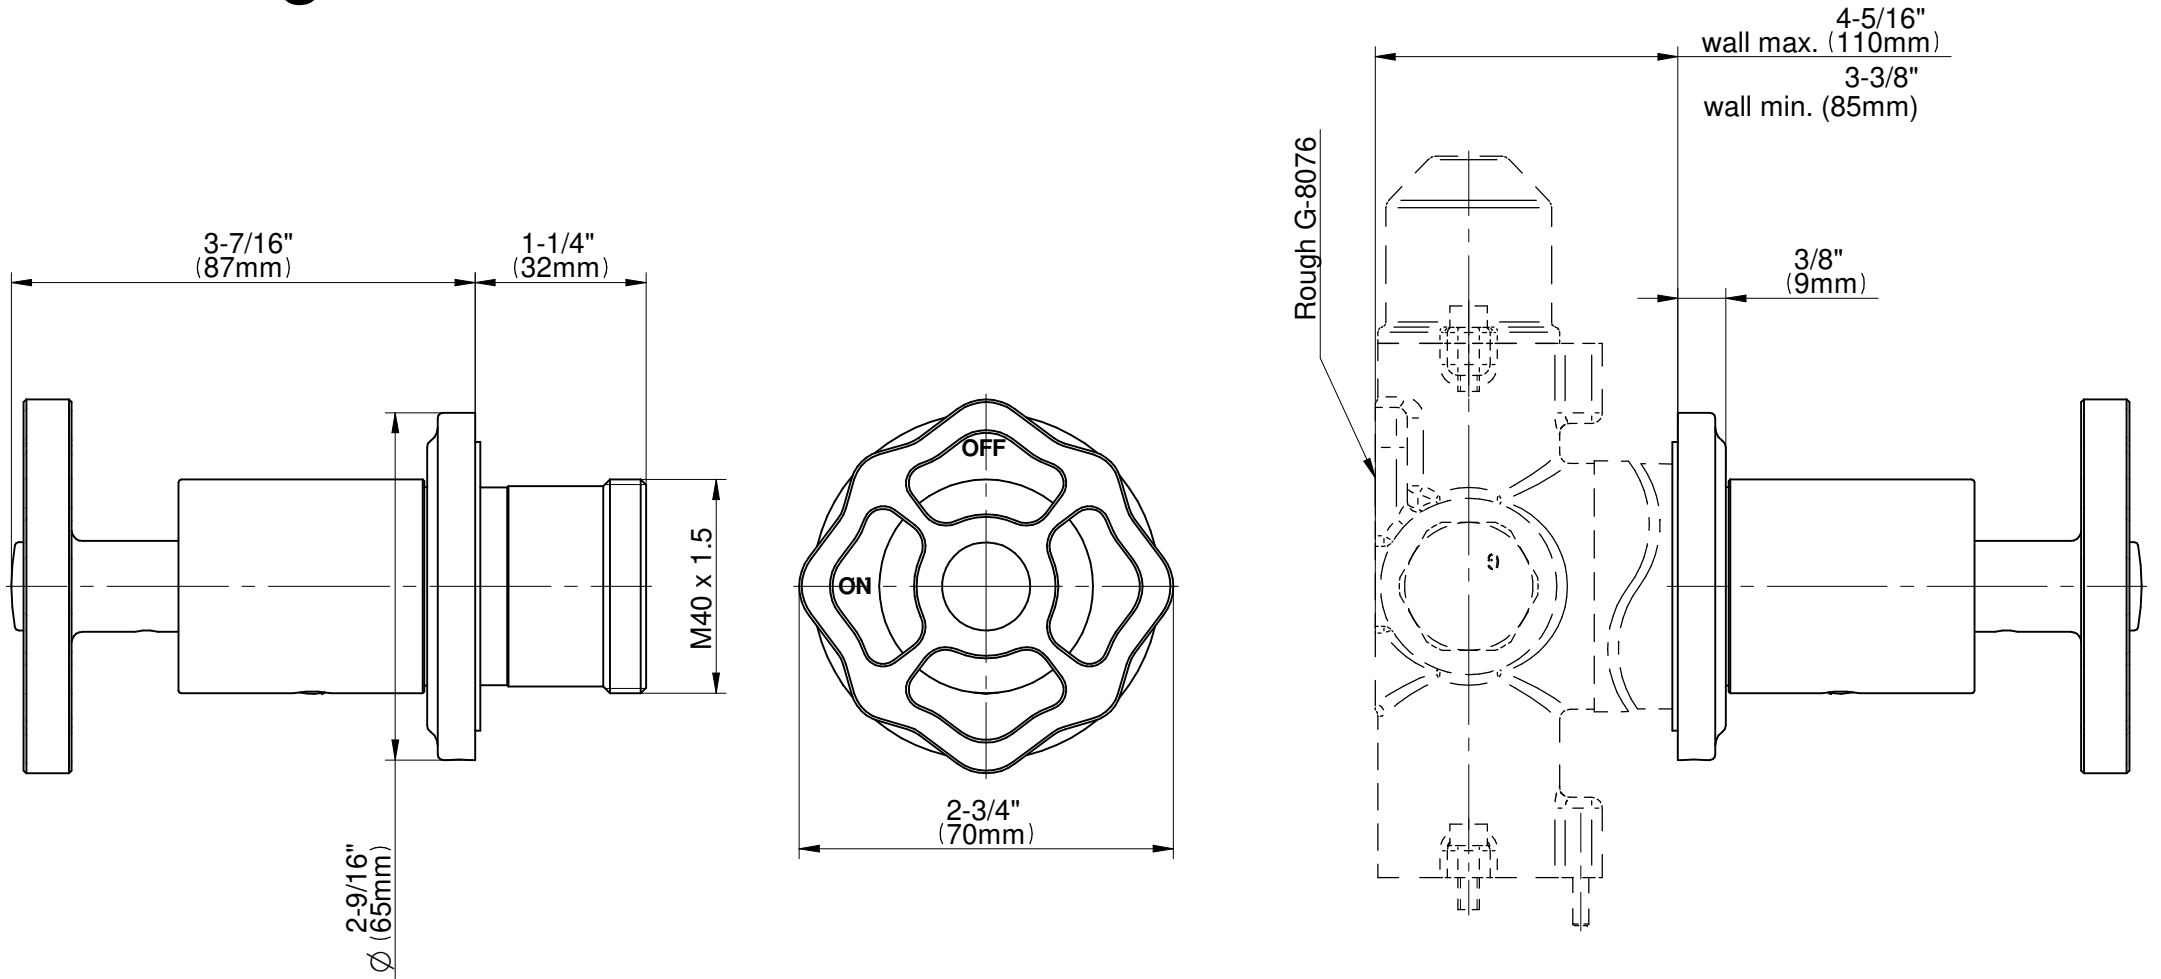

G-8034-C18E1-T

Vintage Series