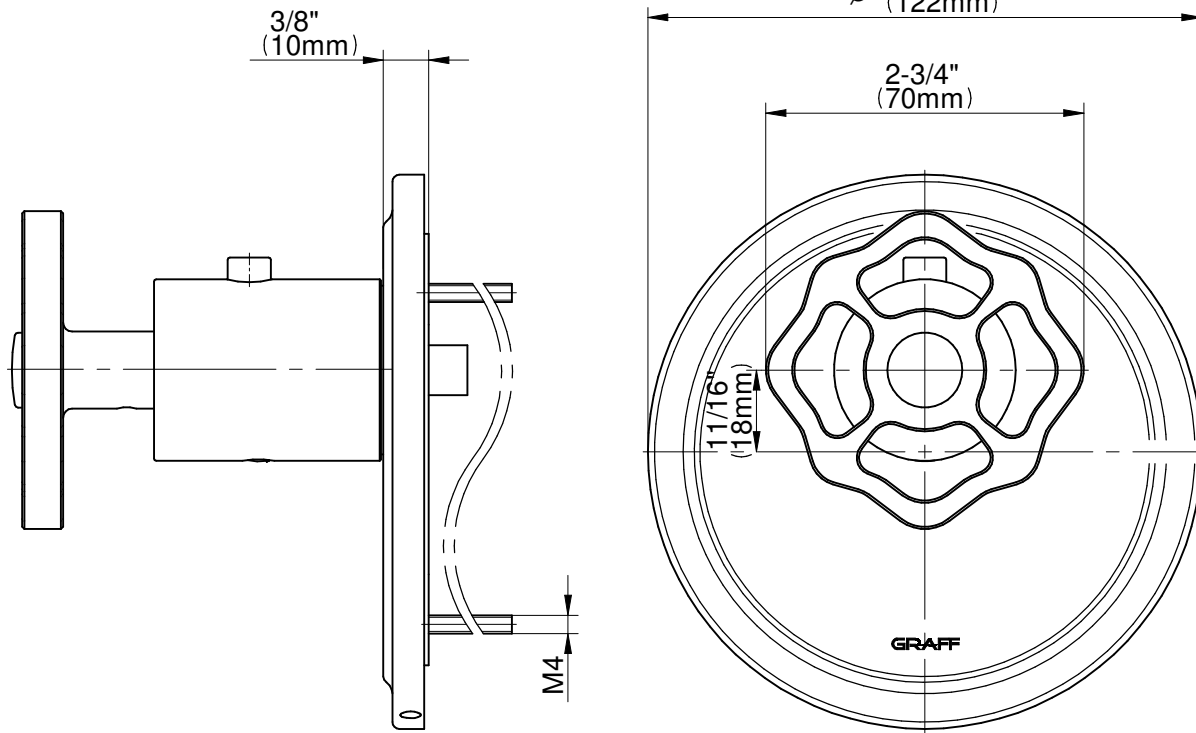

G-8031-C18E-T

Vintage Series

GRAFF®
CUTTING EDGE DESIGN