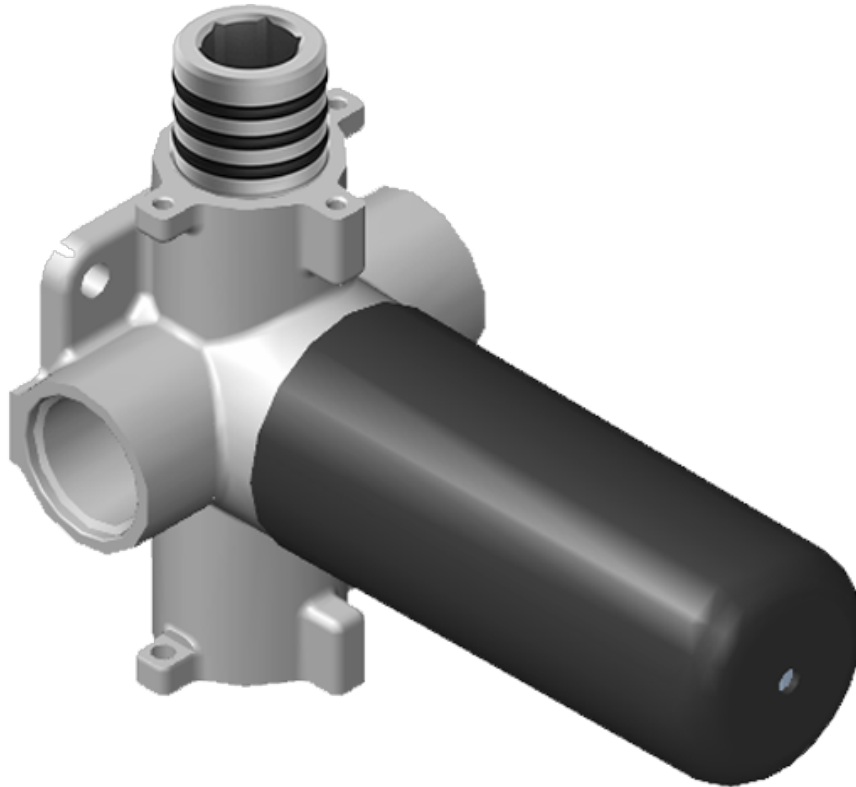

## Vintage Series

SHOWER  
 Two-Way Diverter Volume Control  
 Valve WITH Off Function and Pass-  
 Through  
**G-8052**

**Information**

- 11.7 gpm @ 60 psi
- 3/4" universal inlets/outlets with female threads
- Operates one function at a time
- Stacking inlet and pass-through port feature
- Supplied with protective plastic cover
- CALGreen compliant depending on functions