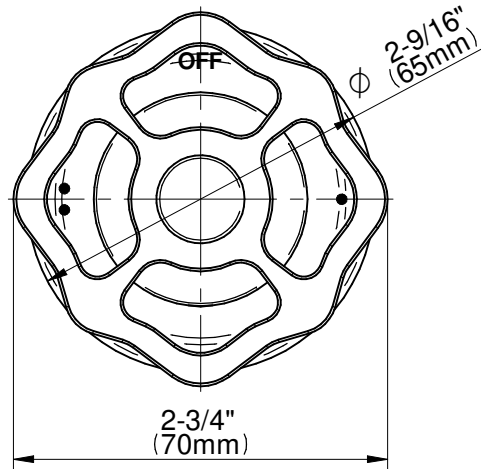

G-8038-C18E1-T

Vintage Series