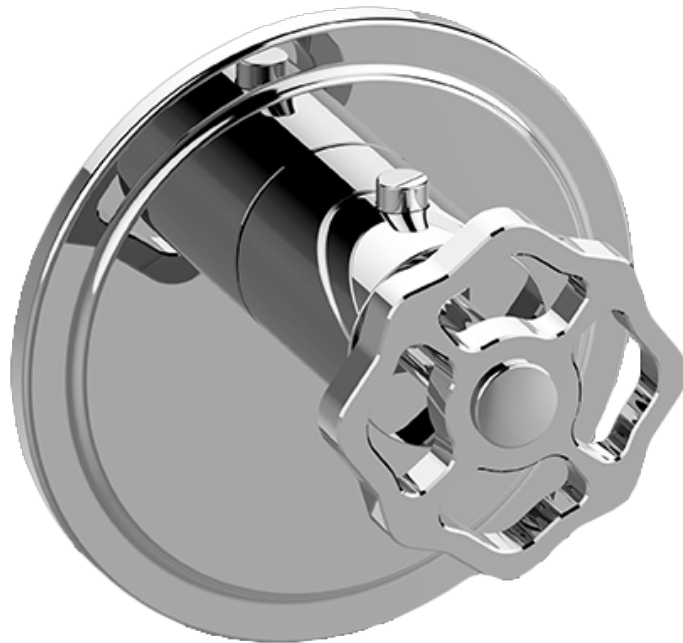

[www.graff-faucets.com](http://www.graff-faucets.com) | phone: 800-954-4723

SHOWER  
 Vintage M-Series Thermostatic  
 Valve Trim with Handle  
**G-8031-C18E-T**

**Information**

- Single metal handle
- Decorative trim plate
- Use with G-8006 Thermostatic Rough Valve