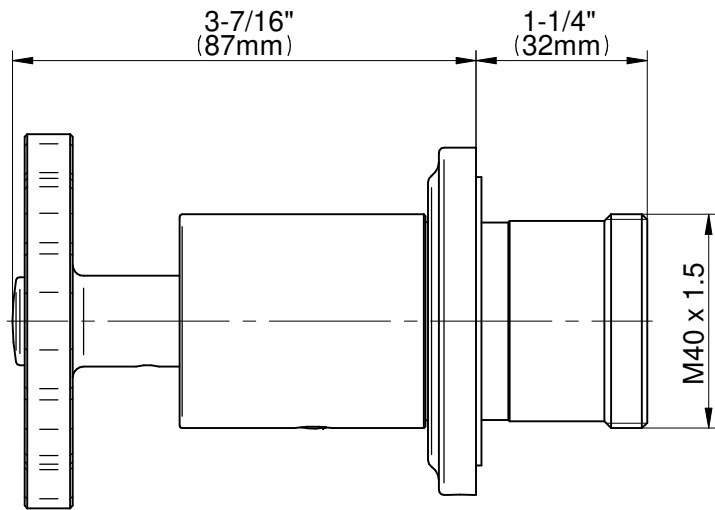

G-8038-C18E1-T

Vintage Series