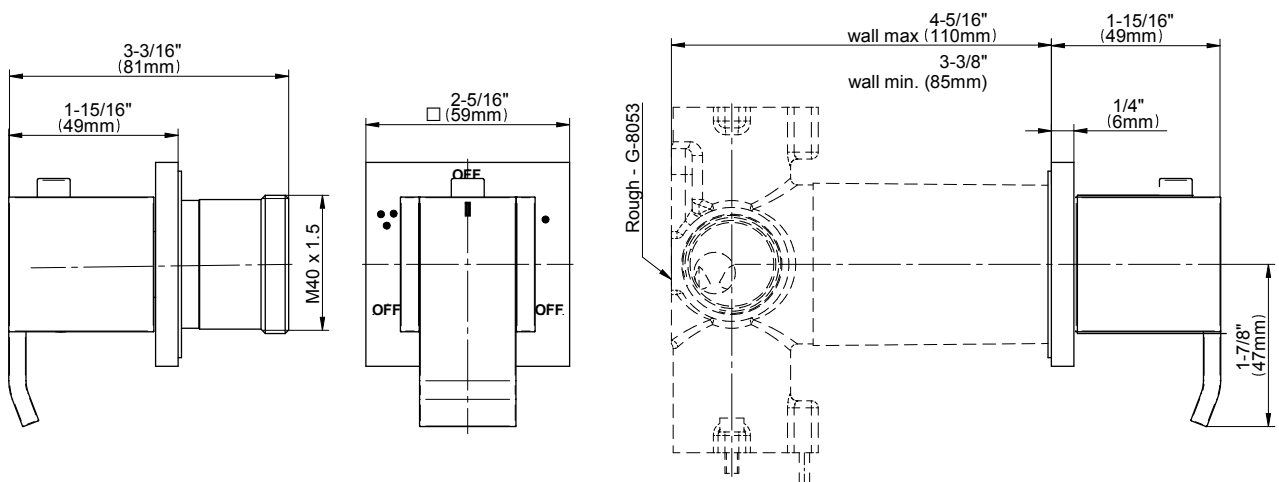

The measurements shown are for reference only. Products and specifications shown are subject to change without notice. Revised 11/2017

www.graff-designs.com | phone: 800-954-4723