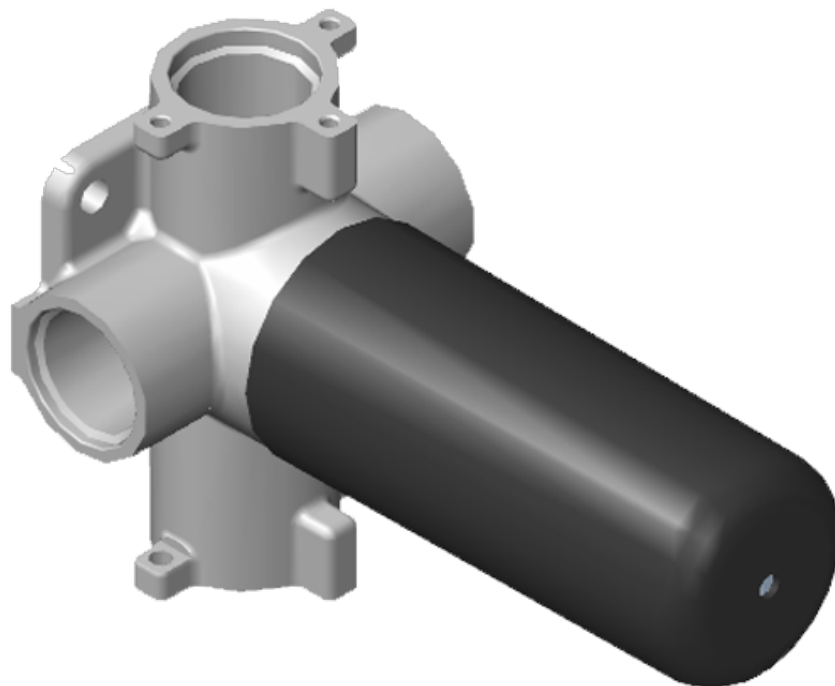

## QUBIC Series

SHOWER  
Three-Way Diverter Control Valve  
WITH Off Function (No Pass-  
Through)  
**G-8053**

---

**GRAFF®**