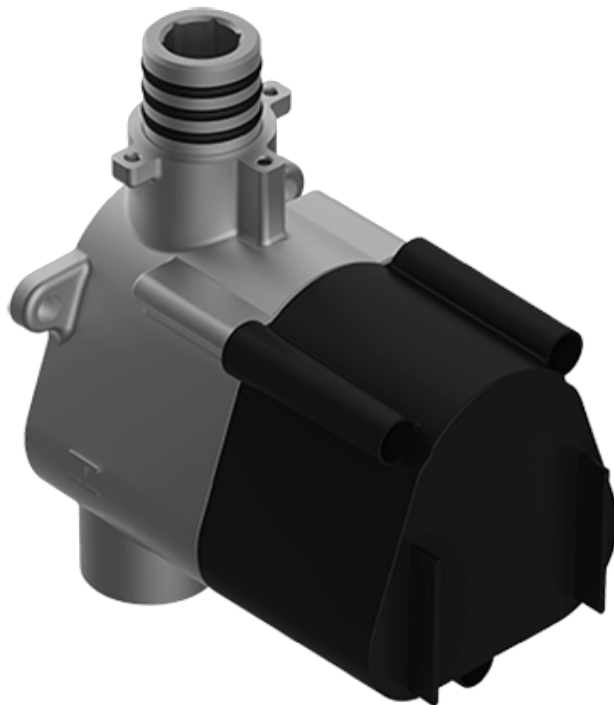

SHOWER  
M-Series Full Thermostatic  
Shower System  
**GM2.128SG-LM38E0**

---

**GRAFF®**

## Information

- 3/4" thermostatic valve and trim
- 3/4" 3-way diverter valve and trim
- Showerhead features no-clog, easy-clean spray nozzles
- Flush-mounted swivel body sprays (3 pieces)
- Handshower set with wall bracket and 59" hose
- Optional extension kit
- Flow rates: showerhead  $\leq$  1.8 max gpm, handshower  $\leq$  1.5 max gpm, body sprays  $\leq$  1.5 max gpm each
- ADA

SHOWER  
Thermostatic Rough Valve  
**G-8006**

**GRAFF®**

---

# G-8006

M-Series

3/4" Concealed Thermostatic Rough Valve