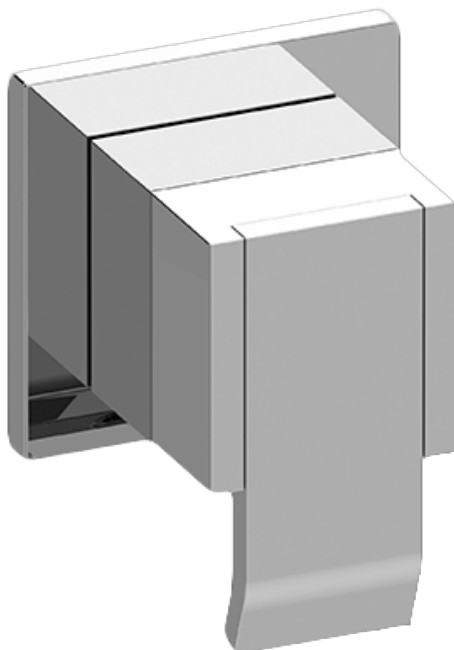

SHOWER
Qubic M-Series 3-Way Diverter
Valve Trim with Handle
G-8072-LM38E1

GRAFF®

Information

- Single metal handle and decorative trim plate
- Use with G-8053 3-Way Diverter Control Valve WITH Off Function
- ADA

Finishes