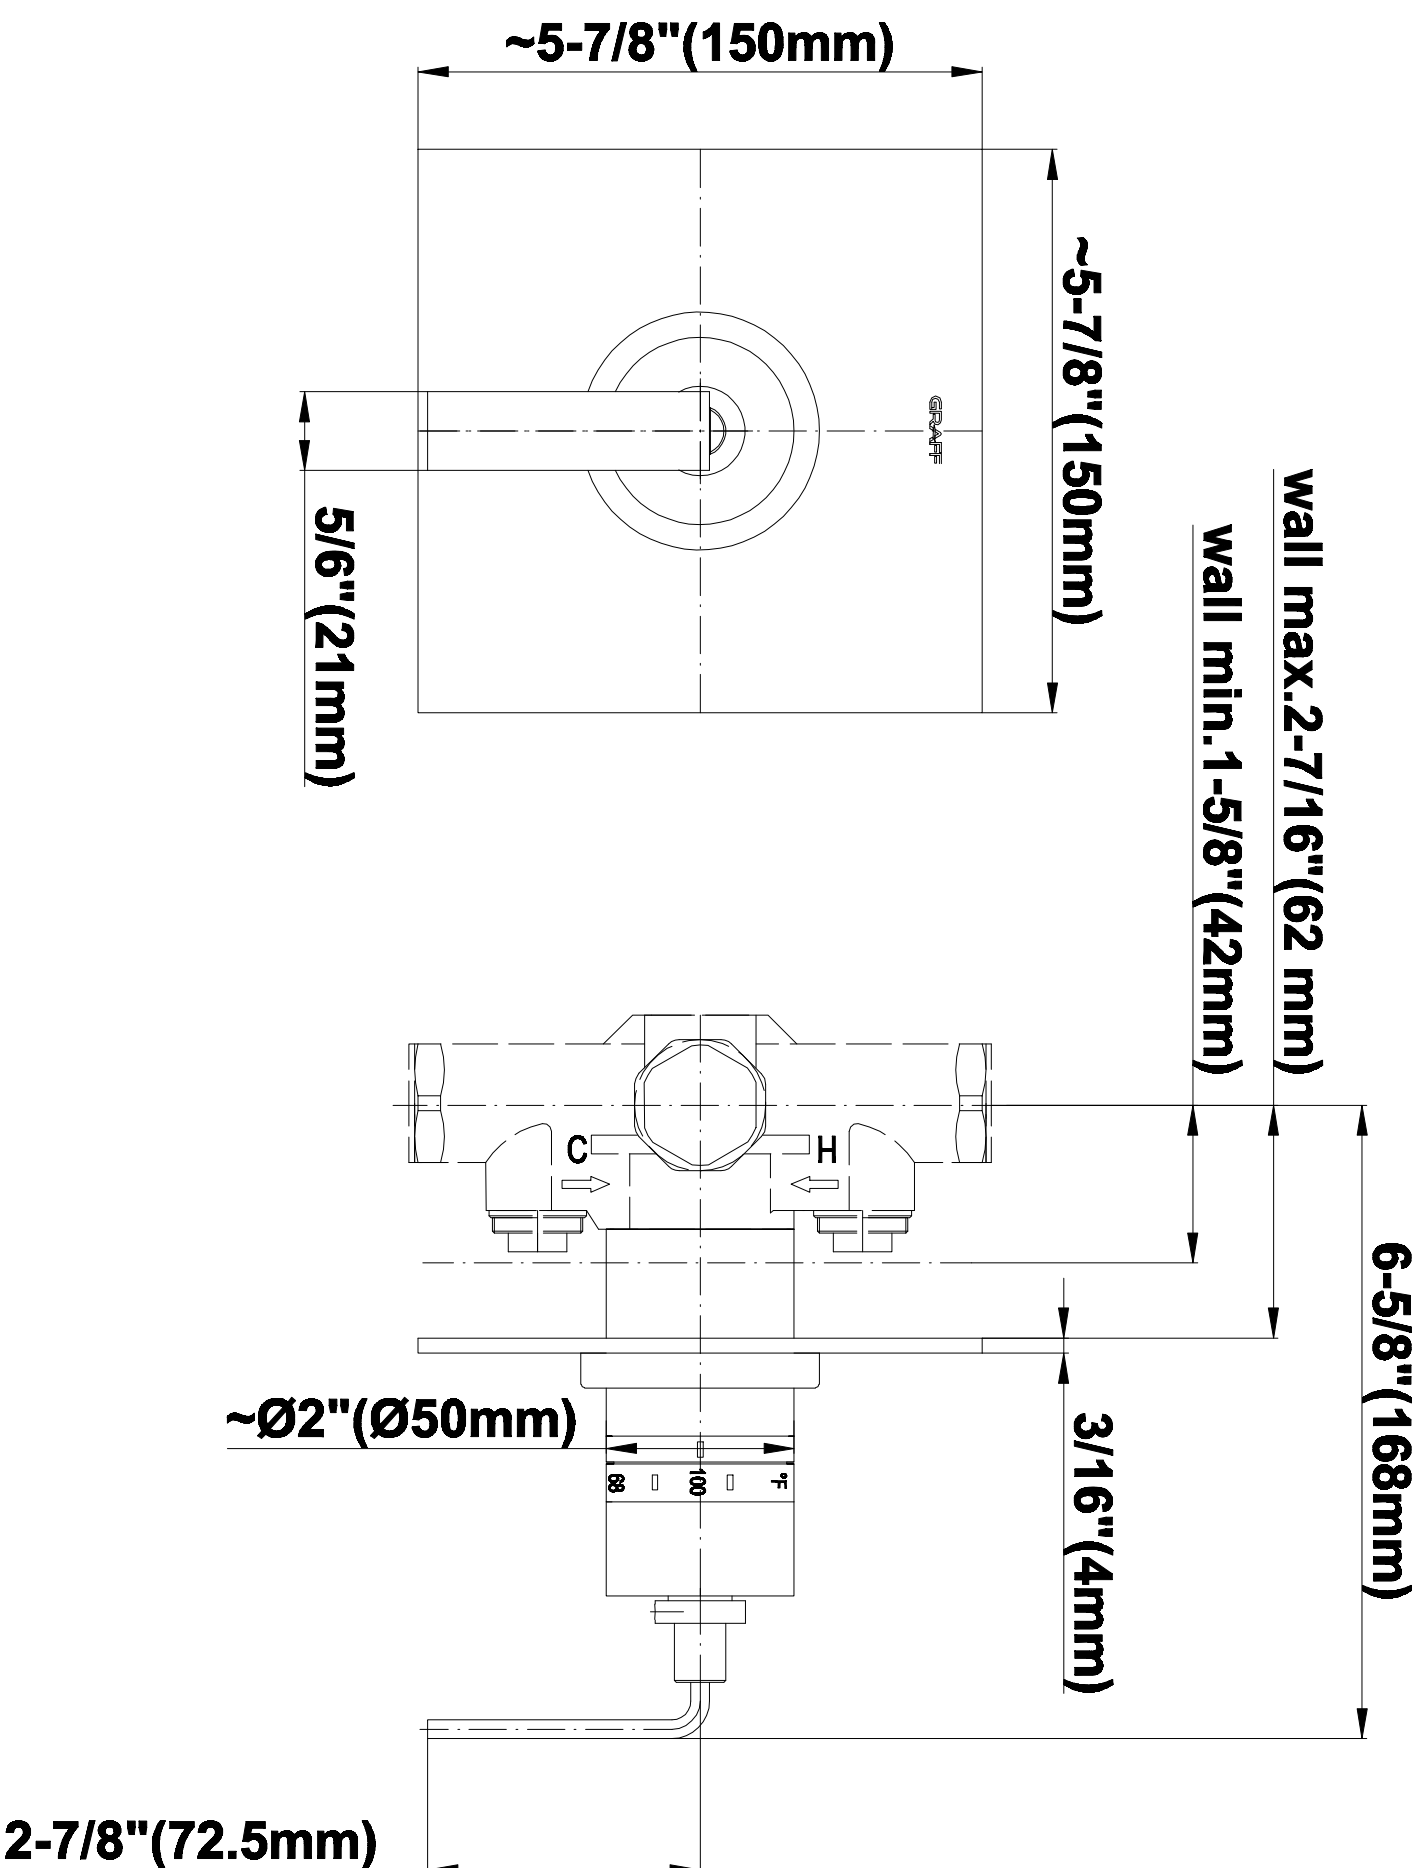

SHOWER
Ceiling-Mount Shower System
AQ4.000A-LM40S

GRAFF®

Information

- Wall-mounted, battery-powered controller and holder; controls LED chromotherapy lighting
- Rainfall, rain curtain and cascade water functions
- No-clog, easy-clean spray nozzles
- Showerhead flow rate ≤ 2.5 max gpm
- Includes trim plate & handle and stop/volume controls (x3)
- ADA

SHOWER
Rough
G-8005

GRAFF®

Information

- 18.4 gpm @ 60 psi
- 3/4" universal inlets/outlets with female threads
- Built-in service stops
- Complete serviceability from front of all units
- Supplied with protective plastic cover
- Thermostatic valve uses a paraffin wax cartridge

Finishes

Polished
Chrome

SHOWER
Immersion SOLID Trim Plate
w/Handle
G-8041-LM40S-T

GRAFF®

Information

- Single metal handle
- Decorative trim plate
- Use with G-8000 or G-8005 thermostatic rough valve
- To complete package, you must order rough valve
- ADA

Finishes

Polished
Chrome

G-8041

SHOWER
Rough
G-8075

GRAFF[®]

Information

- 3/4" universal inlets/outlets with female threads
- Supplied with protective plastic cover

Finishes