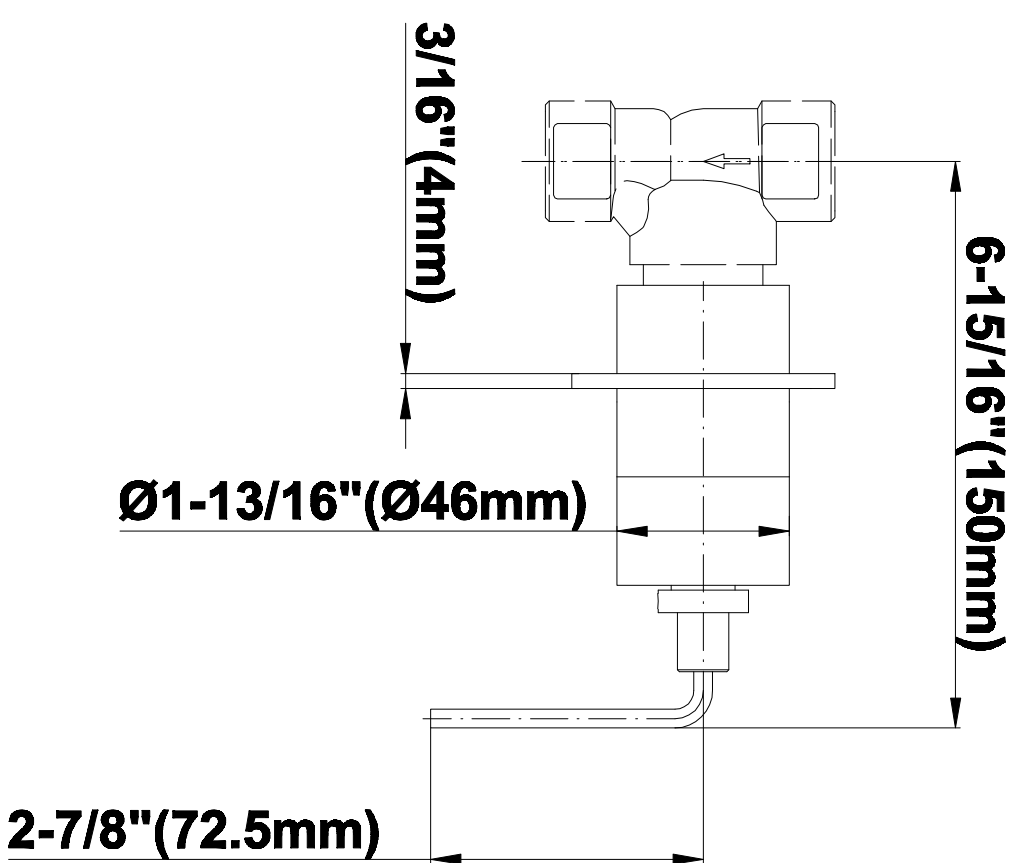

SHOWER
Rough
G-8005

GRAFF®

Information

- 18.4 gpm @ 60 psi
- 3/4" universal inlets/outlets with female threads
- Built-in service stops
- Complete serviceability from front of all units
- Supplied with protective plastic cover
- Thermostatic valve uses a paraffin wax cartridge

Finishes

Polished
Chrome

G-8041

SHOWER
Rough
G-8075

GRAFF[®]

Information

- 3/4" universal inlets/outlets with female threads
- Supplied with protective plastic cover

Finishes

Polished
Chrome

SHOWER
Immersion SOLID Trim Plate
w/Handle
G-8095-LM40S-T

GRAFF[®]

Information

- Single metal handle
- Decorative trim plate
- Use with G-8070 or G-8075 thermostatic stop/volume control rough valve
- To complete package, you must order rough valve
- ADA

Finishes

Polished
Chrome

G-8095

SHOWER
Ceiling-Mount Showerhead
System
G-8221

GRAFF®

Information

- Rainfall, rain curtain and cascade water functions
- 6-color LED chromotherapy lighting
- Battery powered LED controller with wall-mounted holder
- No-clog, easy-clean spray nozzles
- Showerhead flow rate ≤ 1.8 max gpm
- CALGreen