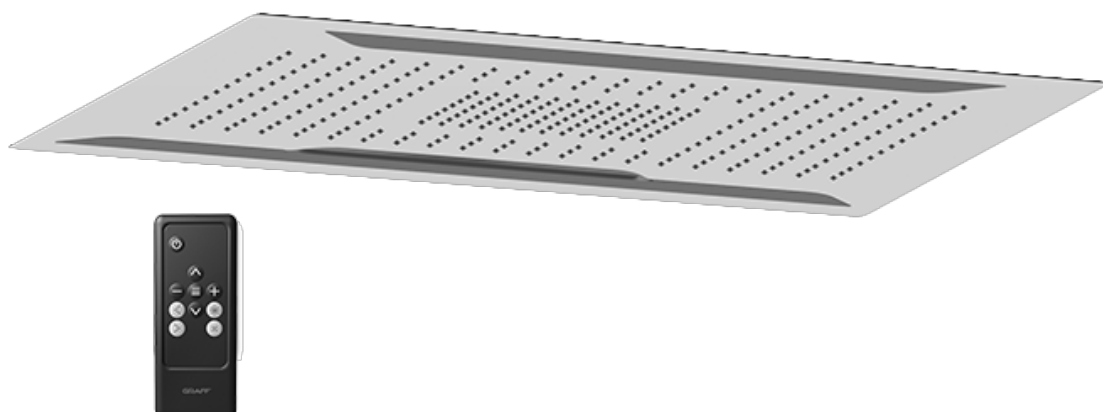

SHOWER
Ceiling-Mount Shower System
AQ4.000A-LM40S

GRAFF®

Information

- Wall-mounted, battery-powered controller and holder; controls LED chromotherapy lighting
- Rainfall, rain curtain and cascade water functions
- No-clog, easy-clean spray nozzles
- Showerhead flow rate ≤ 2.5 max gpm
- Includes trim plate & handle and stop/volume controls (x3)
- ADA

Polished
Chrome

SHOWER
Immersion SOLID Trim Plate
w/Handle
G-8095-LM40S-T

GRAFF[®]

Information

- Single metal handle
- Decorative trim plate
- Use with G-8070 or G-8075 thermostatic stop/volume control rough valve
- To complete package, you must order rough valve
- ADA

Finishes

Polished
Chrome

G-8095

SHOWER
Ceiling-Mount Showerhead
System
G-8221

GRAFF®

Information

- Rainfall, rain curtain and cascade water functions
- 6-color LED chromotherapy lighting
- Battery powered LED controller with wall-mounted holder
- No-clog, easy-clean spray nozzles
- Showerhead flow rate ≤ 1.8 max gpm
- CALGreen

Finishes

Polished
Chrome

G-8221-SP

Aqua-Sense Collection
Ceiling-Mount Showerhead

Product Features

- Rainfall, rain curtain and cascade water functions
- 6-color LED chromotherapy lighting
- Battery powered LED controller with wall-mounted holder
- No-clog, easy-clean spray nozzles
- Showerhead flow rate ≤ 1.8 max gpm