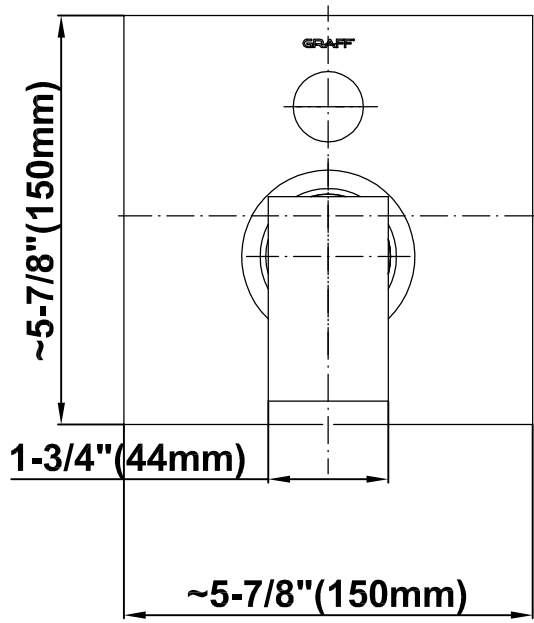

G-7296-LM31S