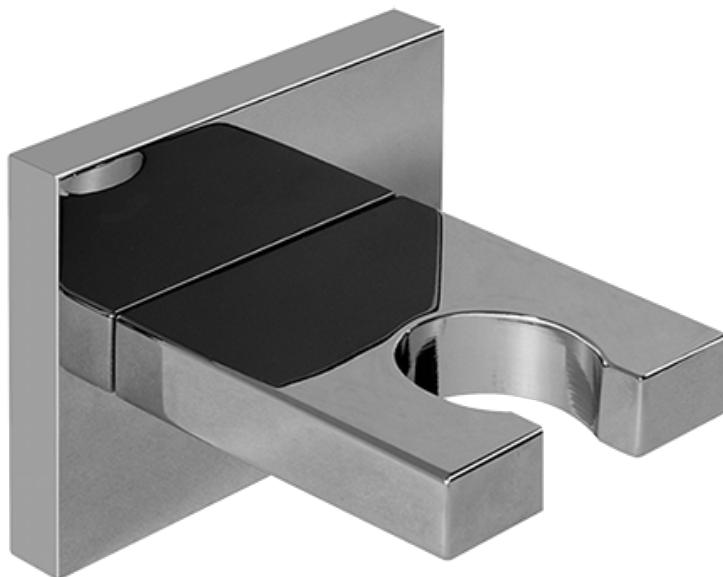

G-7296-LM31S

SHOWER
Concealed Pressure Balancing
Valve Rough w/Diverter
G-7055

GRAFF®

Information

- Anti-scald protection
- 1/2" universal inlets/outlets with male threads
- Built-in service stops
- Push-button diverter
- For use with tub & shower configuration
- Supplied with protective plastic guard

Finishes

Polished
Chrome

Steelnox®
(Satin Nickel)

G-7055

1/2" Rough Valve w/Diverter

Product Features

- Anti-scald protection
- 1/2" universal inlets/outlets with male threads
- Built-in service stops
- Push-button diverter
- For use with tub & shower configuration
- Supplied with protective plastic guard

* Special order finish- call for availability

SHOWER
Contemporary Square Wall
Bracket for Handshower
G-8632

GRAFF[®]

Information

- Solid brass construction

Finishes

Polished
Chrome

Steelnox[®]
(Satin Nickel)

G-8632

Contemporary Square Wall Bracket for Handshower

Product Features

- Solid brass construction

Available Finishes

- Polished Chrome
G-8632-PC
- Steelnox[®]
G-8632-SN

Warranty

- Limited lifetime warranty