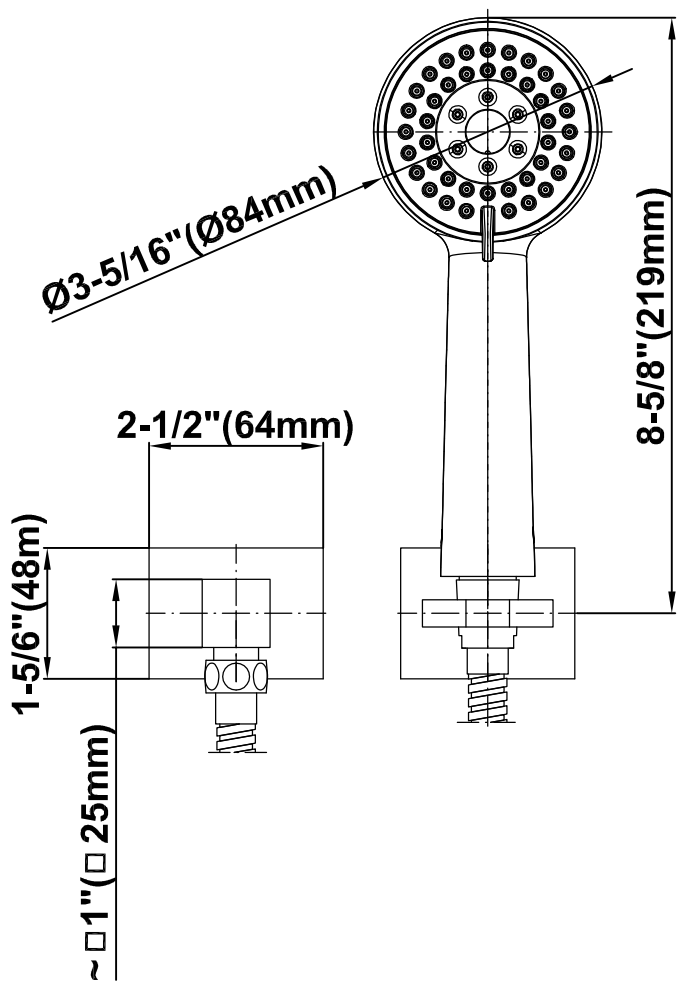

SHOWER
Contemporary Pressure Balancing
Shower Set (Rough & Trim)
G-7296-LM31S

GRAFF[®]

Information

- 1/2" Pressure Balancing Valve with Diverter
- 8" Showerhead w/ 12" Wall-Mounted Shower Arm
- Includes Multi-function handshower with wall bracket and 59" hose
- Flow Rates: showerhead ≤ 2.0 max gpm, handshower ≤ 1.5 max gpm
- CALGreen

G-7296-LM31S

SHOWER
Concealed Pressure Balancing
Valve Rough w/Diverter
G-7055

GRAFF®

Information

- Anti-scald protection
- 1/2" universal inlets/outlets with male threads
- Built-in service stops
- Push-button diverter
- For use with tub & shower configuration
- Supplied with protective plastic guard

Finishes

Polished
Chrome

Steelnox®
(Satin Nickel)

G-7055

1/2" Rough Valve w/Diverter

Product Features

- Anti-scald protection
- 1/2" universal inlets/outlets with male threads
- Built-in service stops
- Push-button diverter
- For use with tub & shower configuration
- Supplied with protective plastic guard

Finishes

Polished
Chrome

Steelnox[®]
(Satin Nickel)

G-7090

SHOWER
8" Square Brass Showerhead
G-8438

GRAFF®

Information

- 1/4" thick
- 144 no-clog, easy-clean rubber spray nozzles
- Recommended use with ceiling shower arm
- Recommended for use at no more than 10 degrees tilt
- Showerhead flow rate ≤ 1.8 max gpm
- CALGreen