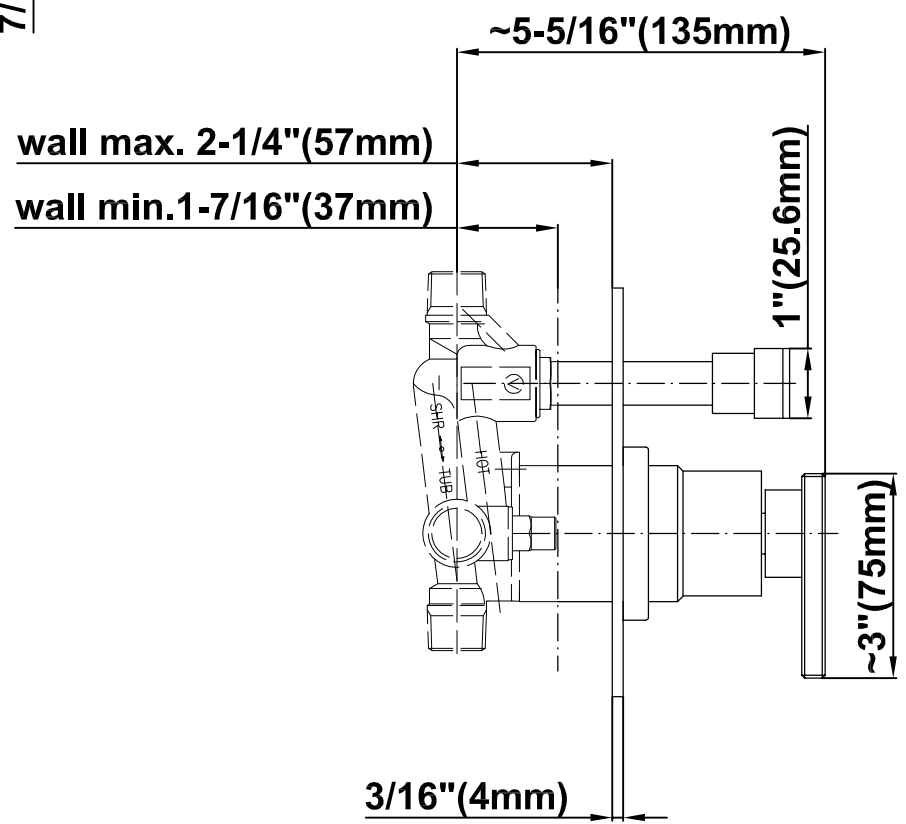

SHOWER
Contemporary Pressure Balancing
Shower Set (Rough & Trim)
G-7296-LM31S

GRAFF[®]

Information

- 1/2" Pressure Balancing Valve with Diverter
- 8" Showerhead w/ 12" Wall-Mounted Shower Arm
- Includes Multi-function handshower with wall bracket and 59" hose
- Flow Rates: showerhead ≤ 2.0 max gpm, handshower ≤ 1.5 max gpm
- CALGreen

G-7296-LM31S

SHOWER
Concealed Pressure Balancing
Valve Rough w/Diverter
G-7055

GRAFF®

Information

- Anti-scald protection
- 1/2" universal inlets/outlets with male threads
- Built-in service stops
- Push-button diverter
- For use with tub & shower configuration
- Supplied with protective plastic guard

Finishes

Polished
Chrome

Steelnox[®]
(Satin Nickel)

G-7090

SHOWER
8" Square Brass Showerhead
G-8438

GRAFF®

Information

- 1/4" thick
- 144 no-clog, easy-clean rubber spray nozzles
- Recommended use with ceiling shower arm
- Recommended for use at no more than 10 degrees tilt
- Showerhead flow rate ≤ 1.8 max gpm
- CALGreen