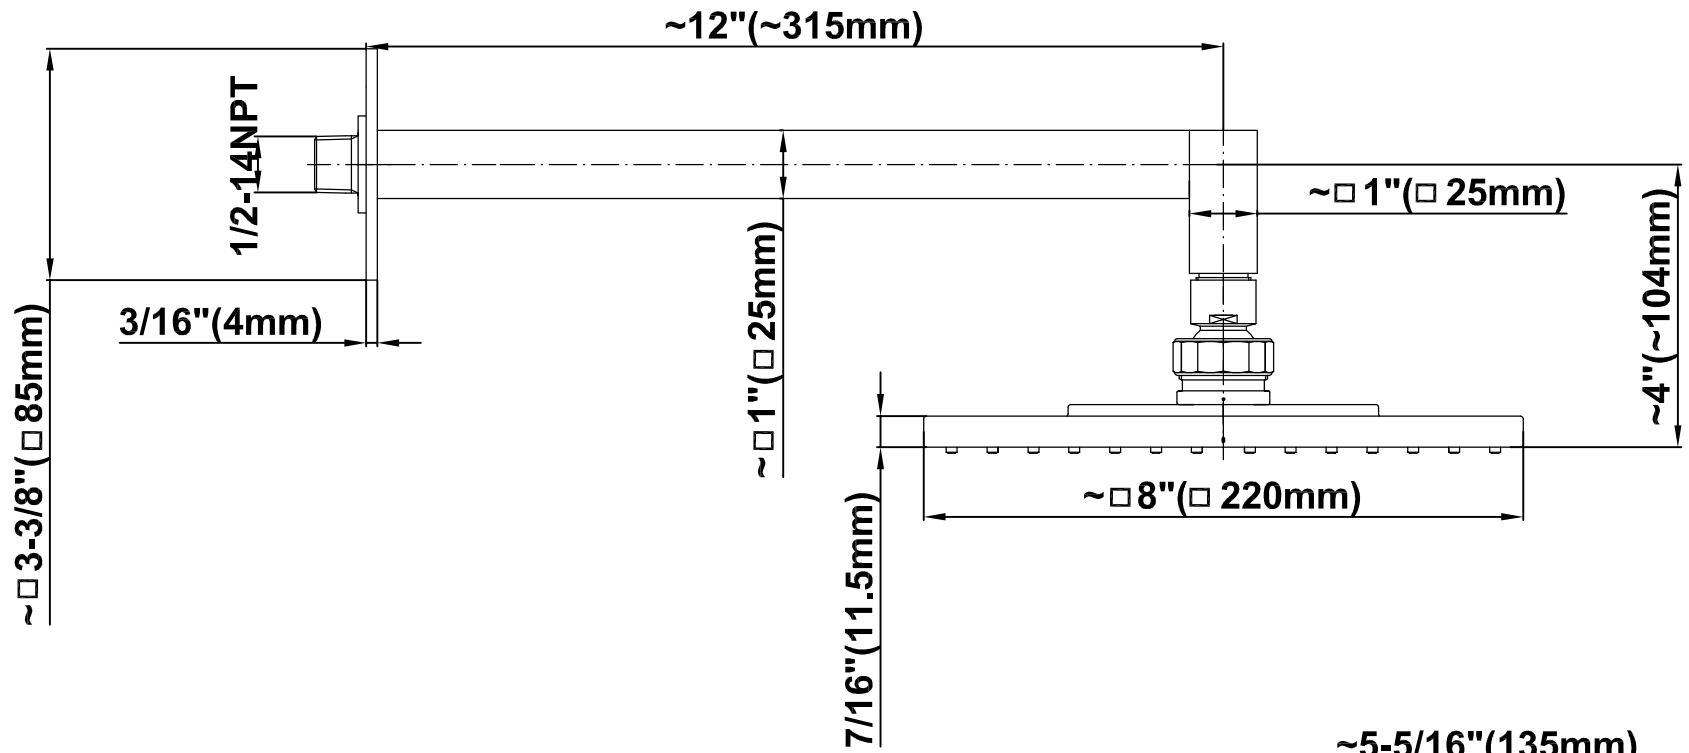

SHOWER
Contemporary Pressure Balancing
Shower Set (Rough & Trim)
G-7296-LM31S

GRAFF[®]

Information

- 1/2" Pressure Balancing Valve with Diverter
- 8" Showerhead w/ 12" Wall-Mounted Shower Arm
- Includes Multi-function handshower with wall bracket and 59" hose
- Flow Rates: showerhead ≤ 2.0 max gpm, handshower ≤ 1.5 max gpm
- CALGreen

G-7296-LM31S

SHOWER
Concealed Pressure Balancing
Valve Rough w/Diverter
G-7055

GRAFF®

Information

- Anti-scald protection
- 1/2" universal inlets/outlets with male threads
- Built-in service stops
- Push-button diverter
- For use with tub & shower configuration
- Supplied with protective plastic guard