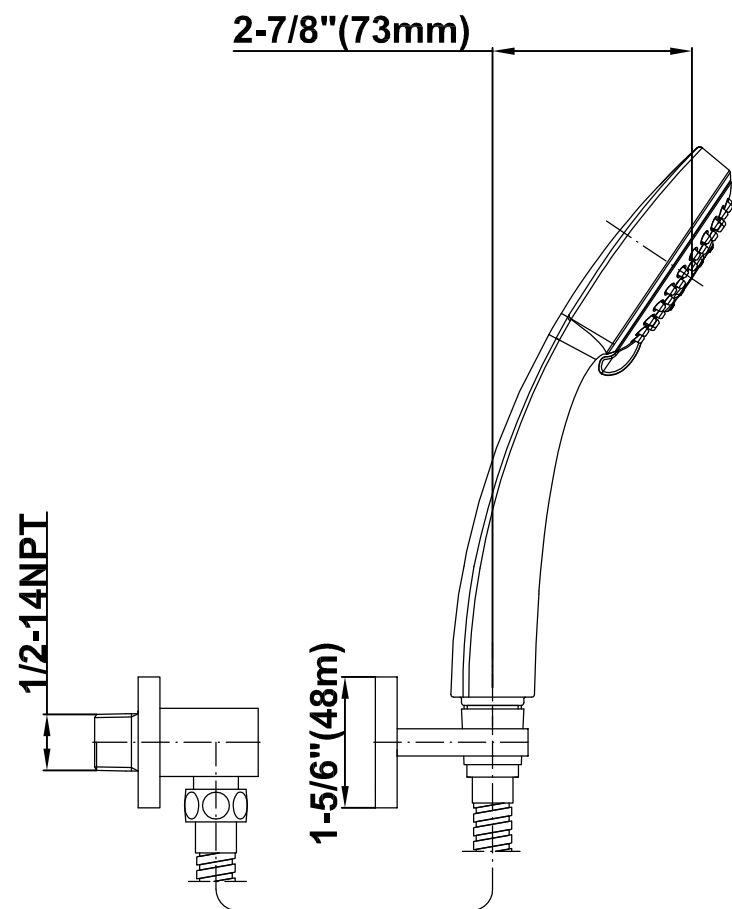

SHOWER
Contemporary Pressure Balancing
Shower Set (Rough & Trim)
G-7296-LM31S

GRAFF[®]

Information

- 1/2" Pressure Balancing Valve with Diverter
- 8" Showerhead w/ 12" Wall-Mounted Shower Arm
- Includes Multi-function handshower with wall bracket and 59" hose
- Flow Rates: showerhead ≤ 2.0 max gpm, handshower ≤ 1.5 max gpm
- CALGreen

G-7296-LM31S

SHOWER
Concealed Pressure Balancing
Valve Rough w/Diverter
G-7055

GRAFF®

Information

- Anti-scald protection
- 1/2" universal inlets/outlets with male threads
- Built-in service stops
- Push-button diverter
- For use with tub & shower configuration
- Supplied with protective plastic guard

Finishes

Polished
Chrome

Steelnox®
(Satin Nickel)

G-7055

1/2" Rough Valve w/Diverter

Product Features

- Anti-scald protection
- 1/2" universal inlets/outlets with male threads
- Built-in service stops
- Push-button diverter
- For use with tub & shower configuration
- Supplied with protective plastic guard

Finishes

Polished
Chrome

Steelnox[®]
(Satin Nickel)

G-7090

SHOWER
8" Square Brass Showerhead
G-8438

GRAFF®

Information

- 1/4" thick
- 144 no-clog, easy-clean rubber spray nozzles
- Recommended use with ceiling shower arm
- Recommended for use at no more than 10 degrees tilt
- Showerhead flow rate ≤ 1.8 max gpm
- CALGreen