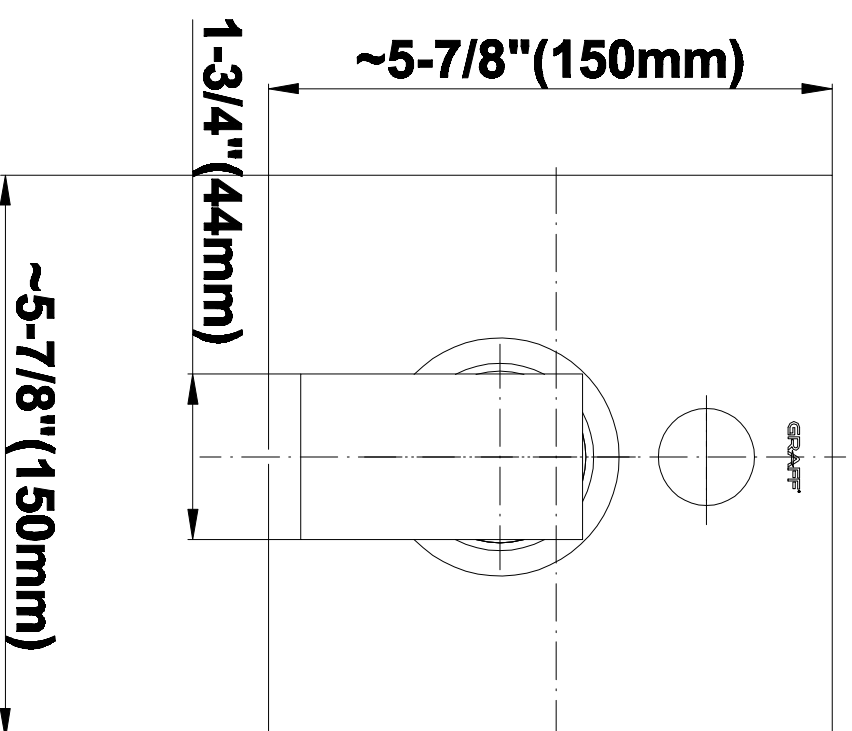

SHOWER
Contemporary Pressure Balancing
Shower Set (Rough & Trim)
G-7296-LM31S

GRAFF[®]

Information

- 1/2" Pressure Balancing Valve with Diverter
- 8" Showerhead w/ 12" Wall-Mounted Shower Arm
- Includes Multi-function handshower with wall bracket and 59" hose
- Flow Rates: showerhead ≤ 2.0 max gpm, handshower ≤ 1.5 max gpm
- CALGreen

Finishes

Polished
Chrome

Steelnox[®]
(Satin Nickel)

G-7090

SHOWER
8" Square Brass Showerhead
G-8438

GRAFF®

Information

- 1/4" thick
- 144 no-clog, easy-clean rubber spray nozzles
- Recommended use with ceiling shower arm
- Recommended for use at no more than 10 degrees tilt
- Showerhead flow rate ≤ 1.8 max gpm
- CALGreen

Finishes

Polished
Chrome

SteelInox®
(Satin Nickel)

G-8438

Aqua-Sense Collection
Contemporary 8" Square Showerhead

Product Features

- 1/4" thick
- 144 no-clog, easy-clean rubber spray nozzles
- Showerhead flow rate ≤ 1.8 max gpm