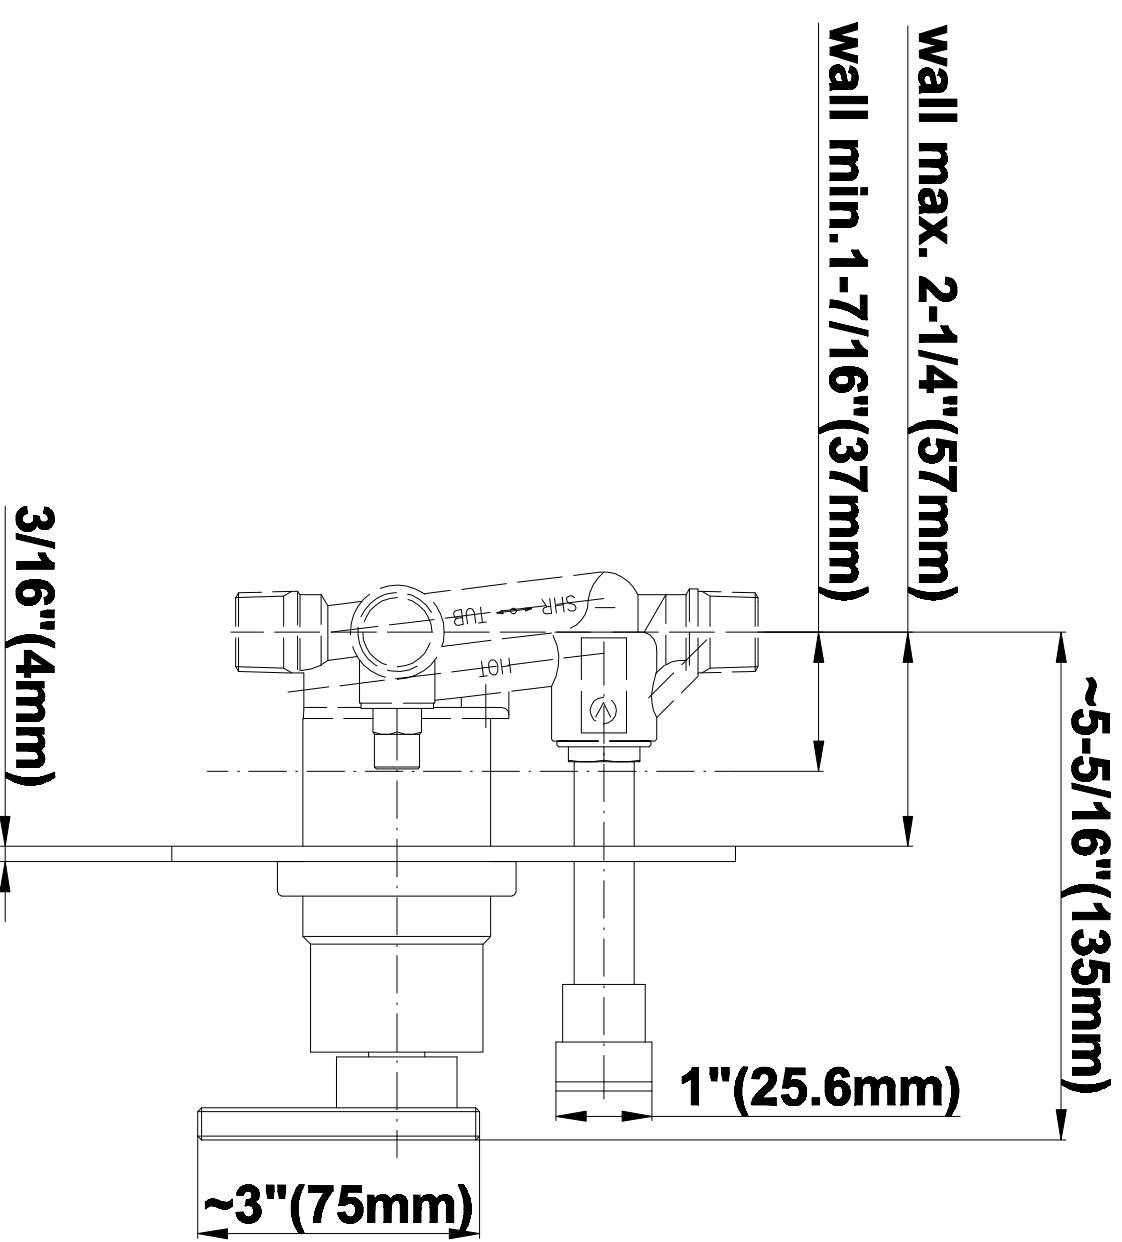

SHOWER
Contemporary Pressure Balancing
Shower Set (Rough & Trim)
G-7296-LM31S

GRAFF[®]

Information

- 1/2" Pressure Balancing Valve with Diverter
- 8" Showerhead w/ 12" Wall-Mounted Shower Arm
- Includes Multi-function handshower with wall bracket and 59" hose
- Flow Rates: showerhead ≤ 2.0 max gpm, handshower ≤ 1.5 max gpm
- CALGreen

www.graff-faucets.com | phone: 800-954-4723

SHOWER
Solar/Structure SOLID Trim Plate
w/Handle
G-7090-LM31S-T

GRAFF[®]

Information

- Single metal lever handle
- Decorative trim plate
- Includes push-button diverter
- Use with G-7055 pressure balancing rough valve for shower and tub configurations
- To complete package, you must order rough valve
- ADA

Finishes

Polished
Chrome

Steelnox[®]
(Satin Nickel)

G-7090

SHOWER
8" Square Brass Showerhead
G-8438

GRAFF®

Information

- 1/4" thick
- 144 no-clog, easy-clean rubber spray nozzles
- Recommended use with ceiling shower arm
- Recommended for use at no more than 10 degrees tilt
- Showerhead flow rate ≤ 1.8 max gpm
- CALGreen

Finishes

Polished
Chrome

SteelInox®
(Satin Nickel)

G-8438

Aqua-Sense Collection
Contemporary 8" Square Showerhead

Product Features

- 1/4" thick
- 144 no-clog, easy-clean rubber spray nozzles
- Showerhead flow rate ≤ 1.8 max gpm