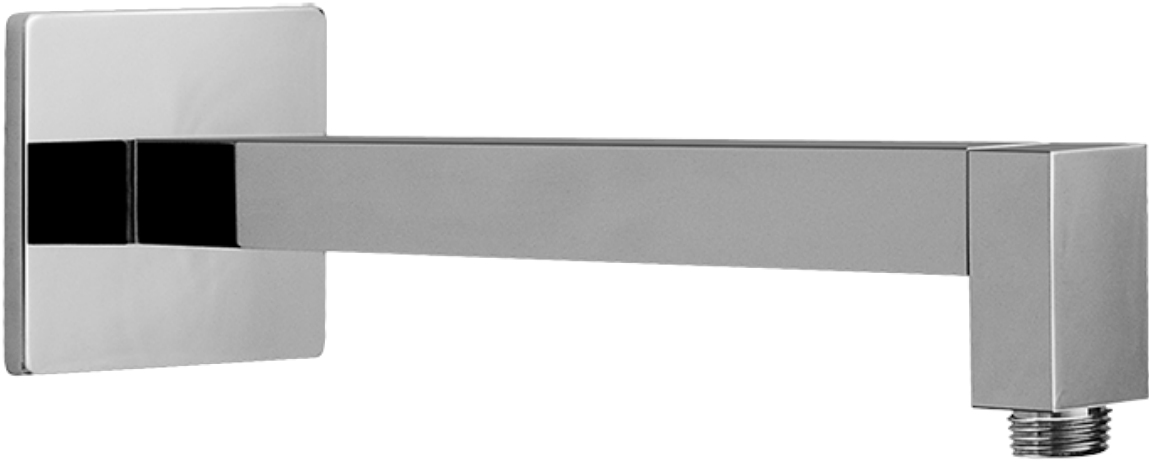

G-7296-LM31S

SHOWER
Concealed Pressure Balancing
Valve Rough w/Diverter
G-7055

GRAFF®

Information

- Anti-scald protection
- 1/2" universal inlets/outlets with male threads
- Built-in service stops
- Push-button diverter
- For use with tub & shower configuration
- Supplied with protective plastic guard

Finishes

Polished
Chrome

Steelnox®
(Satin Nickel)

G-7055

1/2" Rough Valve w/Diverter

Product Features

- Anti-scald protection
- 1/2" universal inlets/outlets with male threads
- Built-in service stops
- Push-button diverter
- For use with tub & shower configuration
- Supplied with protective plastic guard

Finishes

Polished
Chrome

SteelInox®
(Satin Nickel)

G-8438

Aqua-Sense Collection
Contemporary 8" Square Showerhead

Product Features

- 1/4" thick
- 144 no-clog, easy-clean rubber spray nozzles
- Showerhead flow rate ≤ 1.8 max gpm

www.graff-designs.com | phone: 800-954-4723

SHOWER
Contemporary 12" Shower Arm
G-8530

GRAFF®

Information

- Includes arm and square flange
- 1/2" NPT male thread inlet
- For use with all showerheads (especially G-8438)