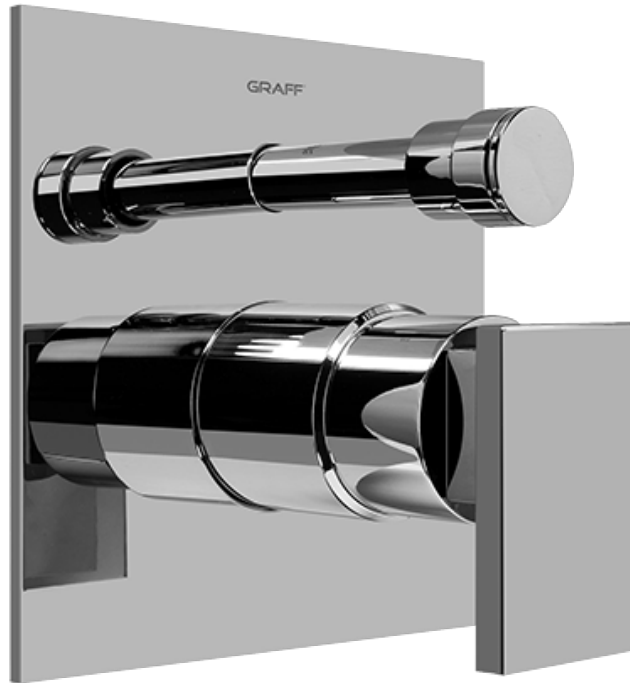

SHOWER
Contemporary Pressure Balancing
Shower Set (Rough & Trim)
G-7296-LM31S

GRAFF[®]

Information

- 1/2" Pressure Balancing Valve with Diverter
- 8" Showerhead w/ 12" Wall-Mounted Shower Arm
- Includes Multi-function handshower with wall bracket and 59" hose
- Flow Rates: showerhead ≤ 2.0 max gpm, handshower ≤ 1.5 max gpm
- CALGreen

G-7296-LM31S

SHOWER
Concealed Pressure Balancing
Valve Rough w/Diverter
G-7055

GRAFF®

Information

- Anti-scald protection
- 1/2" universal inlets/outlets with male threads
- Built-in service stops
- Push-button diverter
- For use with tub & shower configuration
- Supplied with protective plastic guard

Finishes

Polished
Chrome

Steelnox®
(Satin Nickel)

G-7055

1/2" Rough Valve w/Diverter

Product Features

- Anti-scald protection
- 1/2" universal inlets/outlets with male threads
- Built-in service stops
- Push-button diverter
- For use with tub & shower configuration
- Supplied with protective plastic guard

www.graff-faucets.com | phone: 800-954-4723

SHOWER
Solar/Structure SOLID Trim Plate
w/Handle
G-7090-LM31S-T

GRAFF[®]

Information

- Single metal lever handle
- Decorative trim plate
- Includes push-button diverter
- Use with G-7055 pressure balancing rough valve for shower and tub configurations
- To complete package, you must order rough valve
- ADA