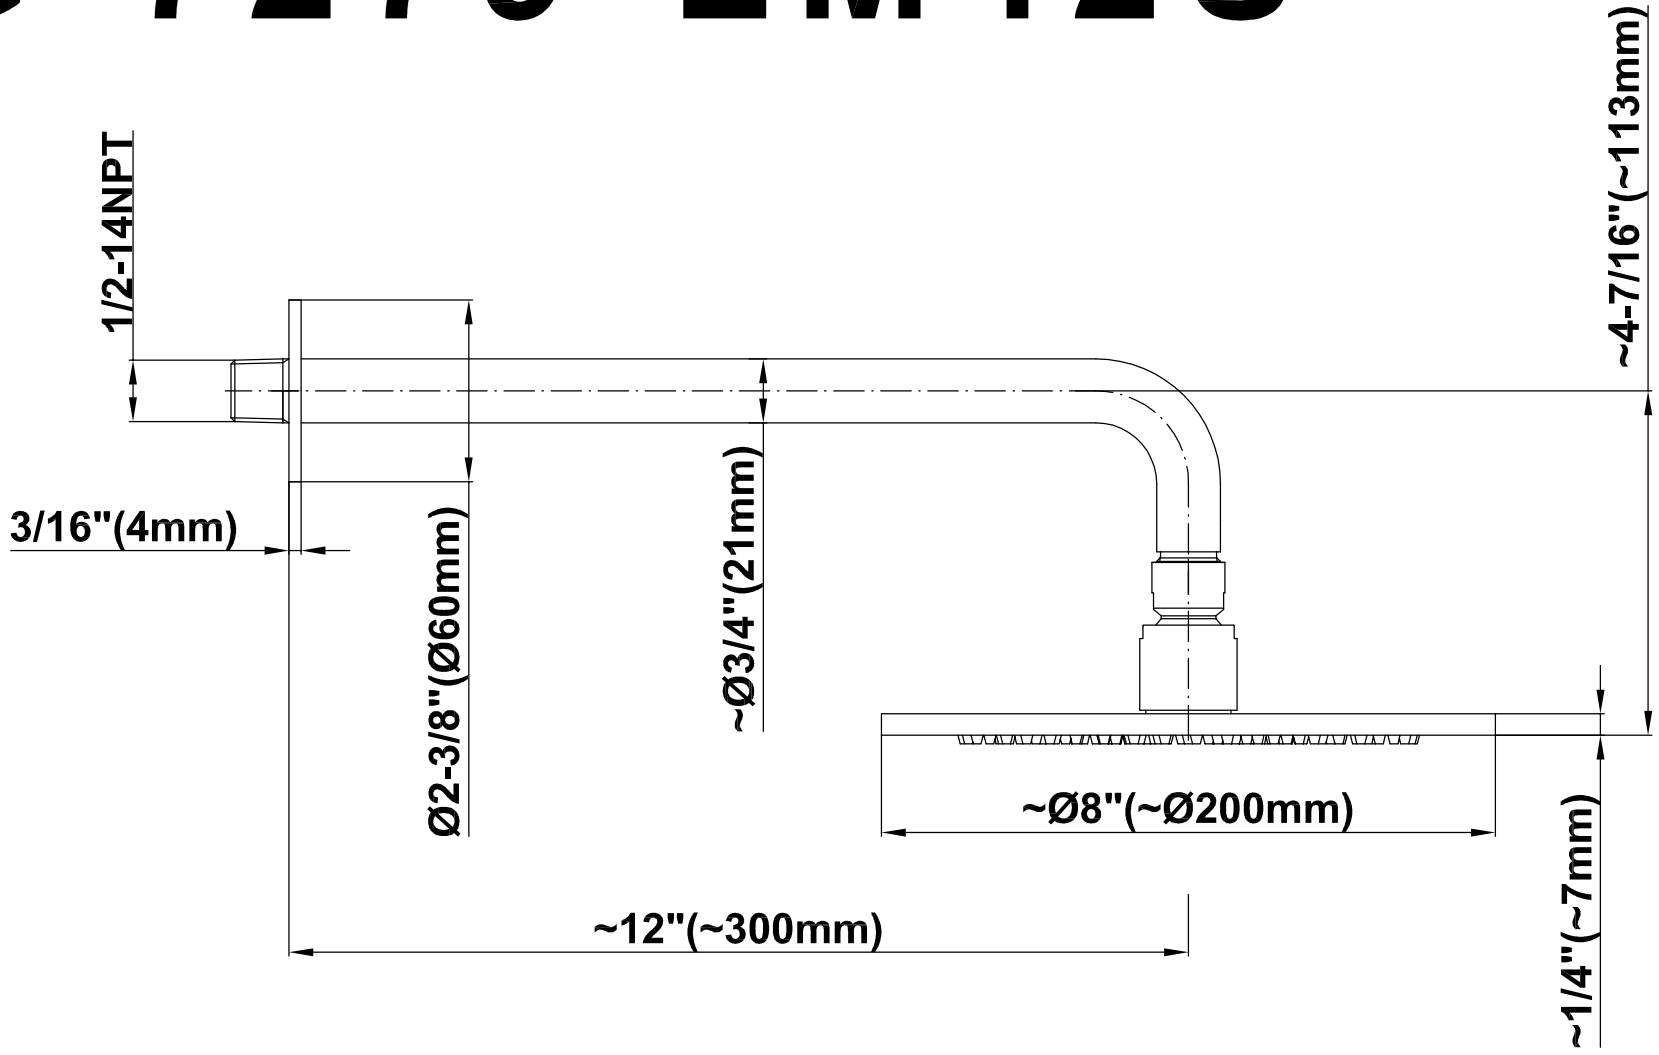

SHOWER
Pressure Balancing Shower
System - Shower with
Handshower
G-7279-LM42S

GRAFF®

Information

- 1/2" pressure balancing valve with diverter and trim
- 8" showerhead with 12" wall-mounted shower arm
- Showerhead features no-clog, easy-clean spray nozzles
- Multi-function handshower set with wall bracket and 59" hose
- Optional extension kit
- Flow rates: showerhead ≤ 1.8 max gpm, handshower ≤ 1.5 max gpm
- ADA
- CALGreen

G-7279-LM42S

SHOWER
Concealed Pressure Balancing
Valve Rough w/Diverter
G-7055

GRAFF®

Information

- Anti-scald protection
- 1/2" universal inlets/outlets with male threads
- Built-in service stops
- Push-button diverter
- For use with tub & shower configuration
- Supplied with protective plastic guard