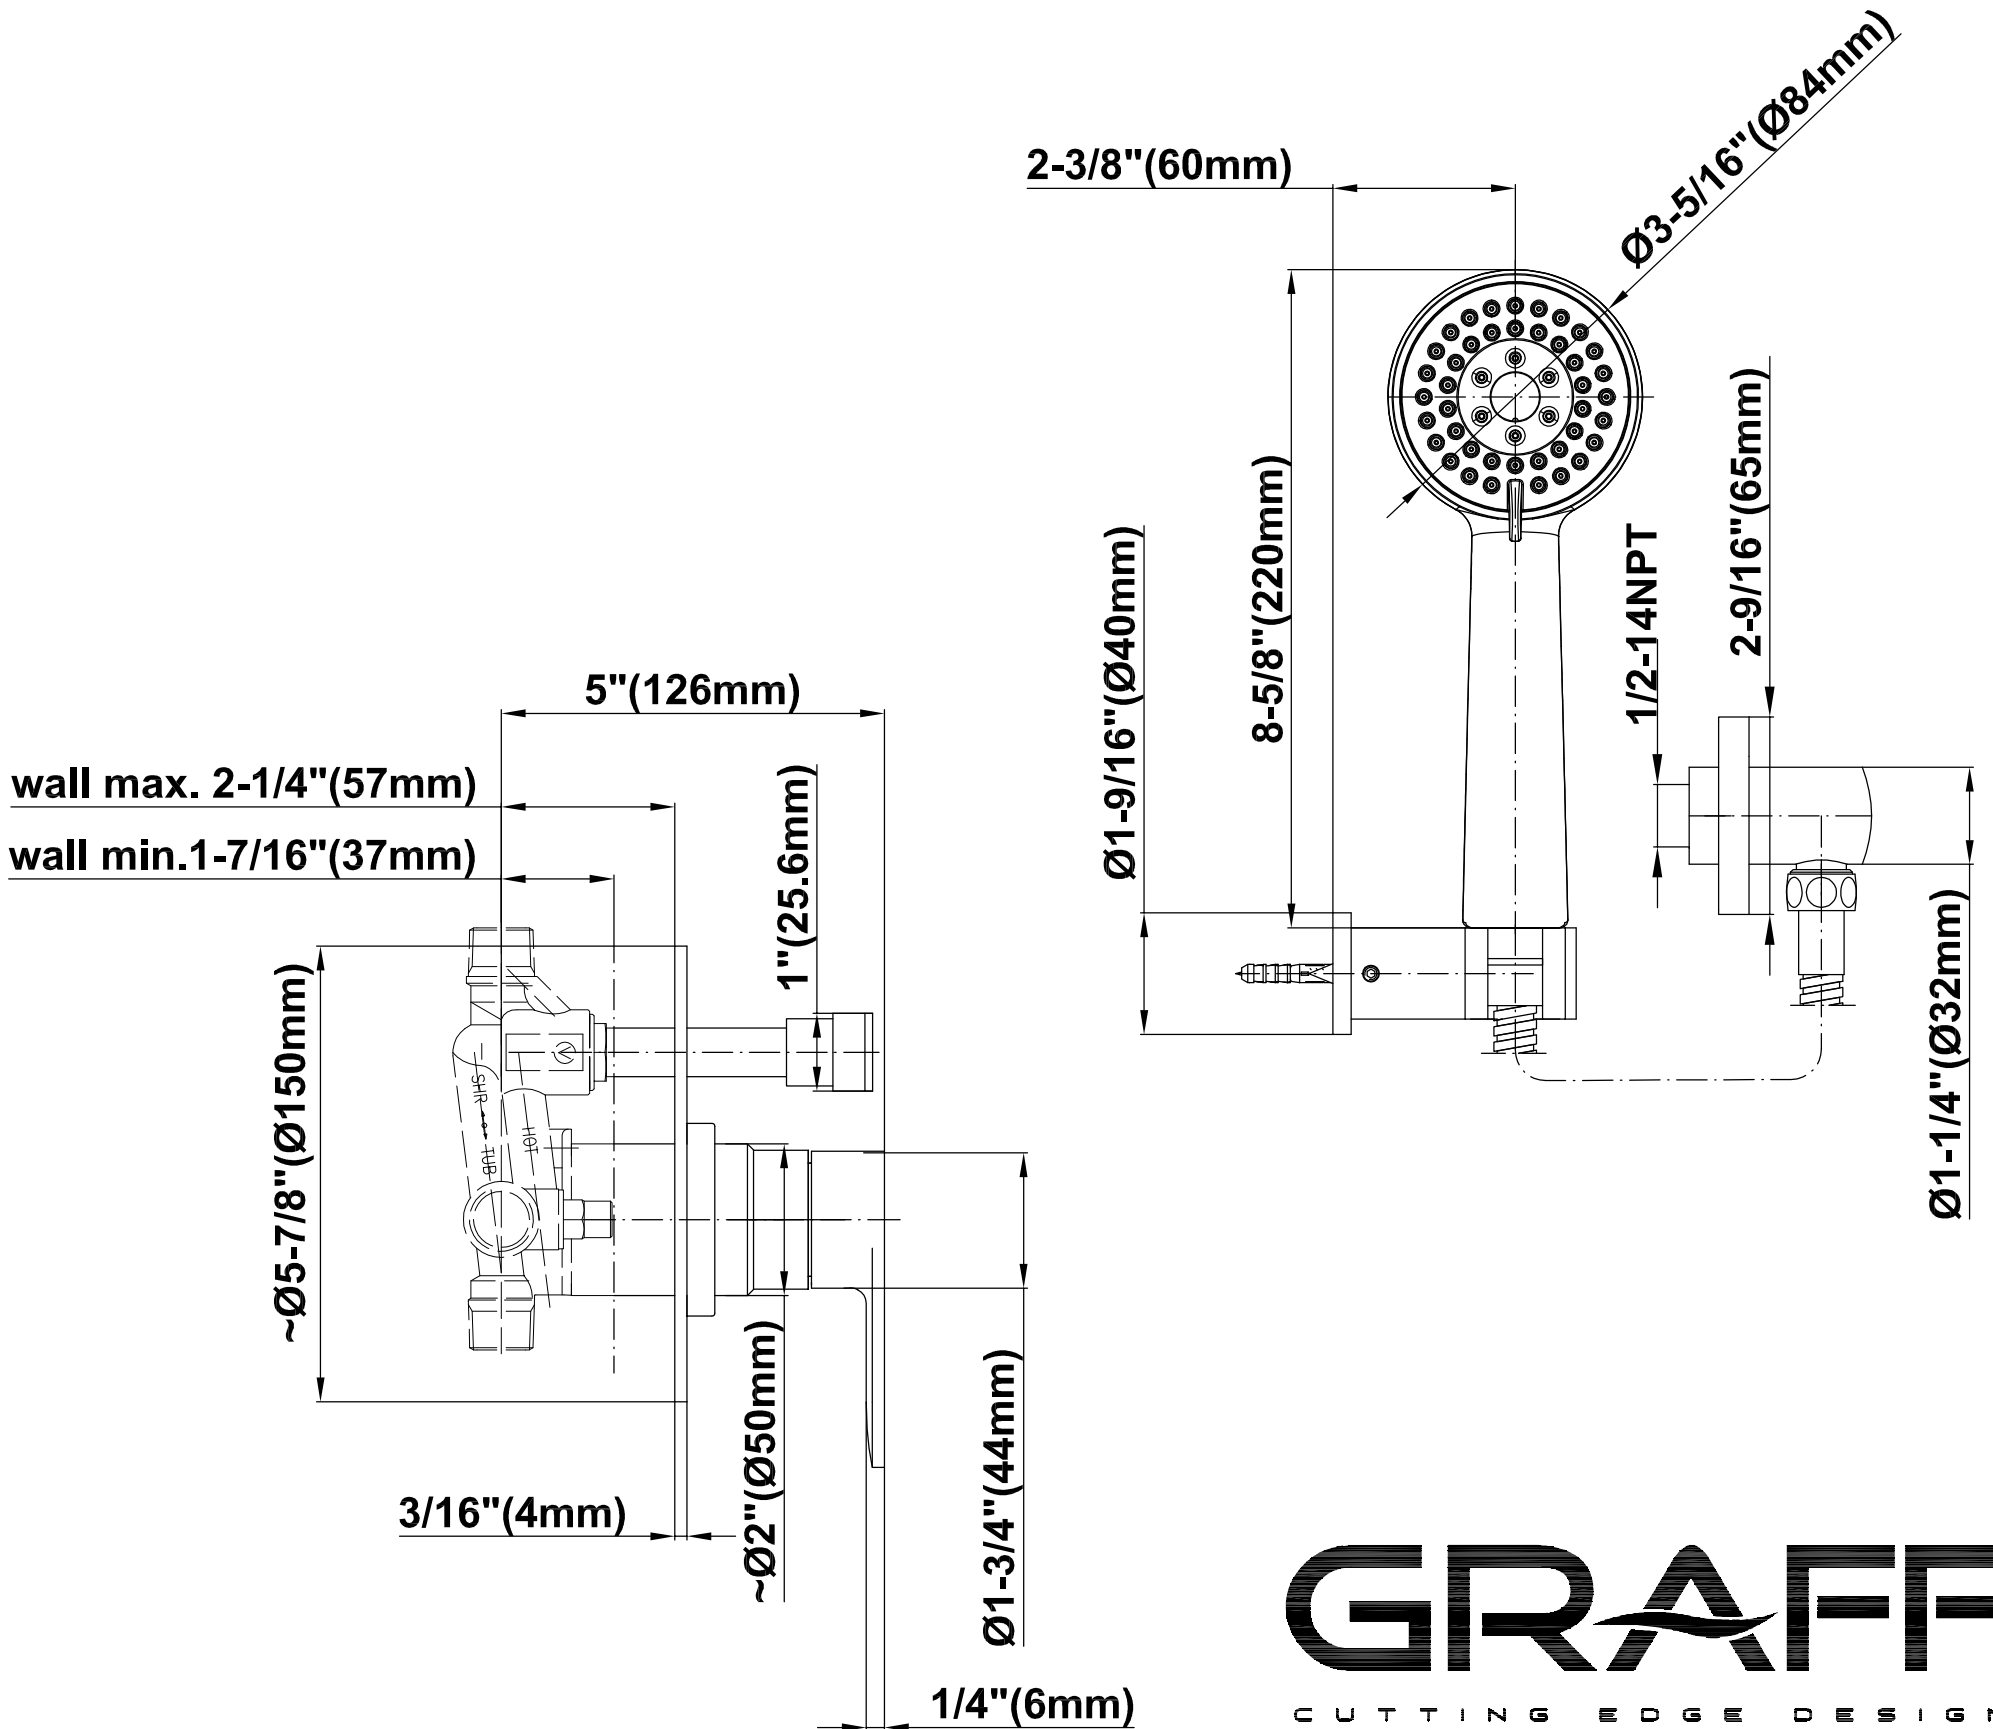

SHOWER
Pressure Balancing Shower
System - Shower with
Handshower
G-7279-LM42S

GRAFF®

Information

- 1/2" pressure balancing valve with diverter and trim
- 8" showerhead with 12" wall-mounted shower arm
- Showerhead features no-clog, easy-clean spray nozzles
- Multi-function handshower set with wall bracket and 59" hose
- Optional extension kit
- Flow rates: showerhead ≤ 1.8 max gpm, handshower ≤ 1.5 max gpm
- ADA
- CALGreen

G-7279-LM42S

SHOWER
Concealed Pressure Balancing
Valve Rough w/Diverter
G-7055

GRAFF®

Information

- Anti-scald protection
- 1/2" universal inlets/outlets with male threads
- Built-in service stops
- Push-button diverter
- For use with tub & shower configuration
- Supplied with protective plastic guard

Finishes

Polished
Chrome

Steelnox®
(Satin Nickel)

G-7055

1/2" Rough Valve w/Diverter

Product Features

- Anti-scald protection
- 1/2" universal inlets/outlets with male threads
- Built-in service stops
- Push-button diverter
- For use with tub & shower configuration
- Supplied with protective plastic guard