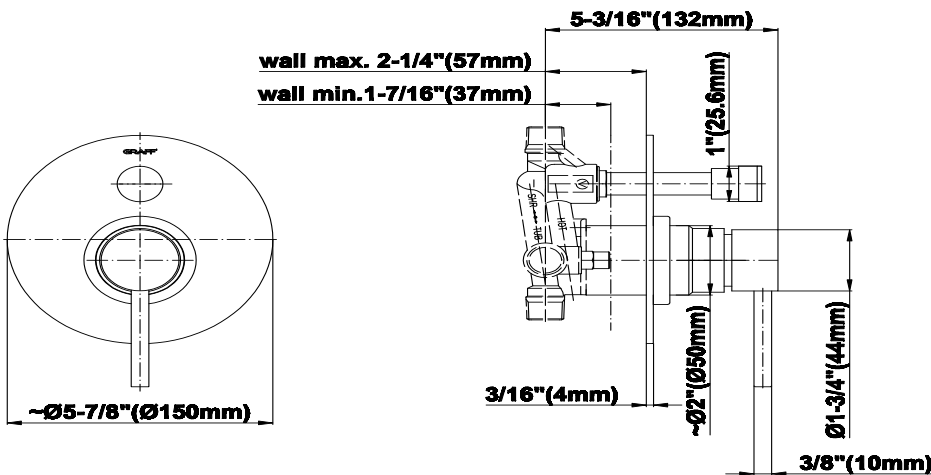

The measurements shown are for reference only. Products and specifications shown are subject to change without notice. Revised 03/2019.

www.graff-designs.com | phone: 800-954-4723