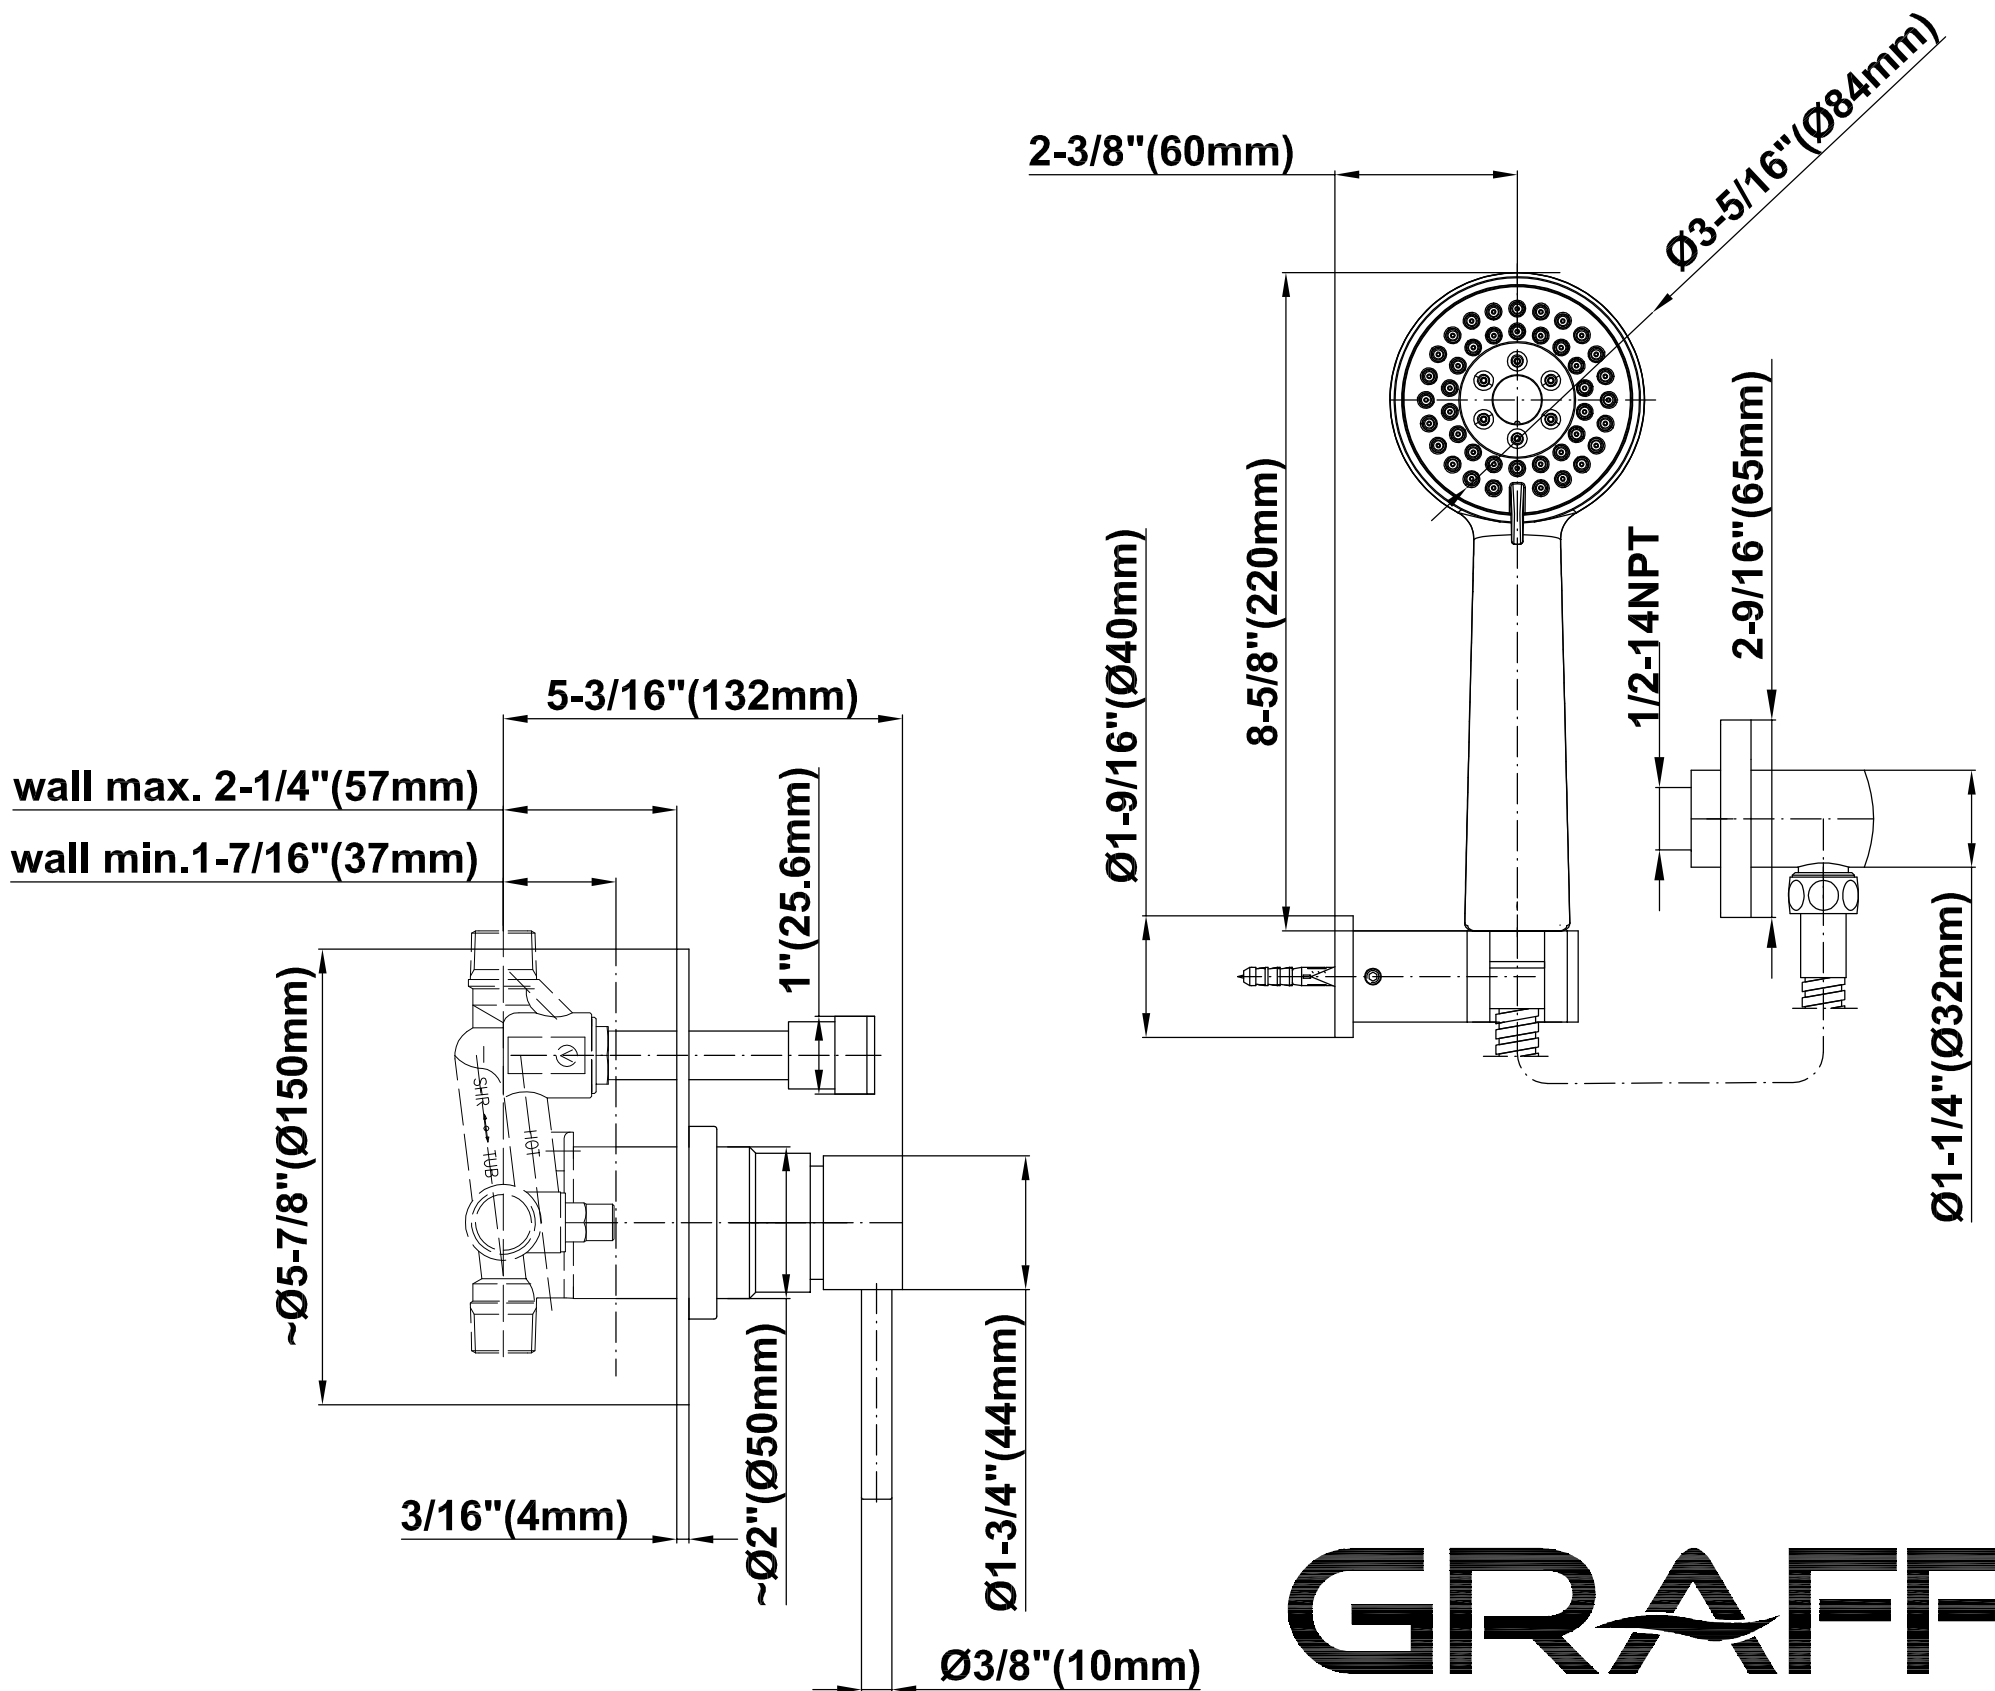

G-7279-LM37S