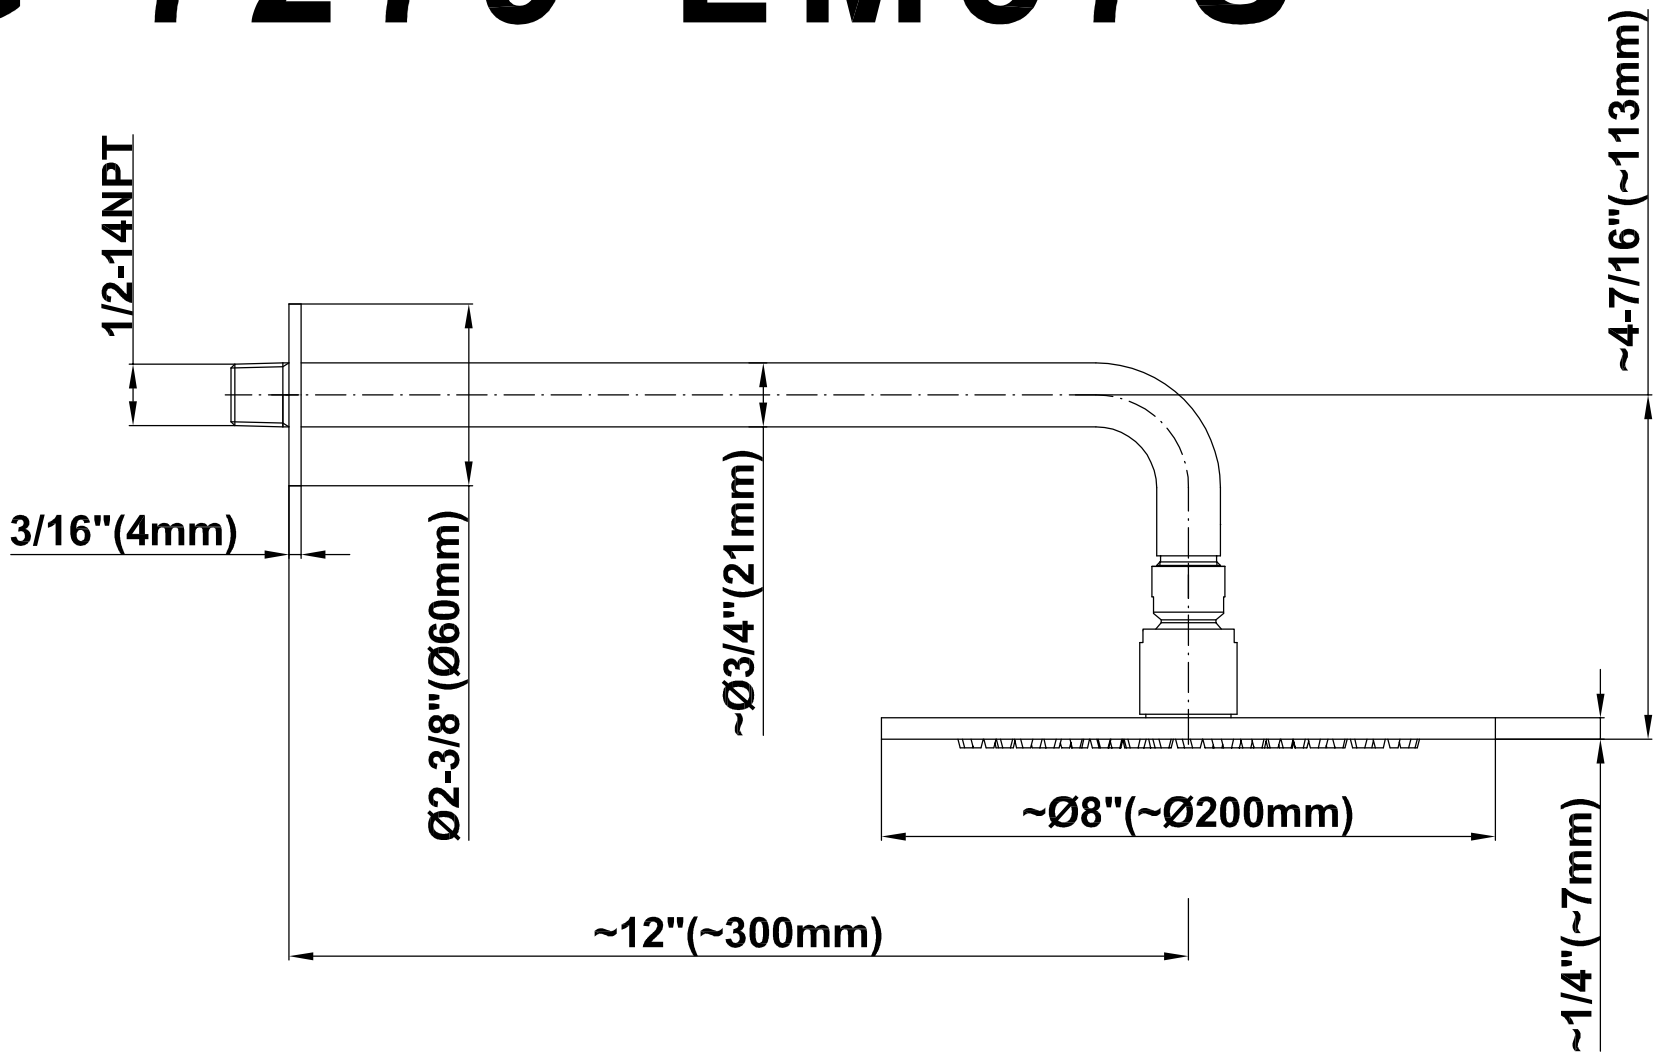

G-7279-LM37S