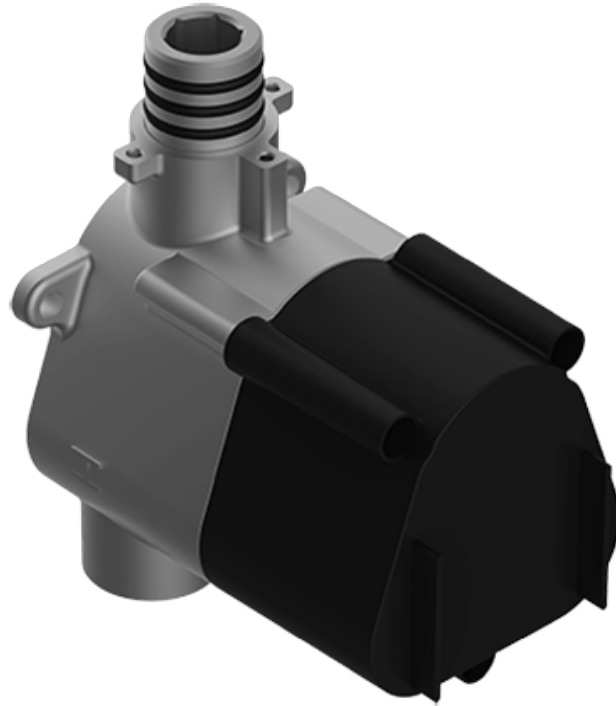

BATHROOM
M-Series Full Thermostatic
Shower System
GM2.128SG-LM36E0

GRAFF®

Information

- 3/4" thermostatic valve and trim
- 3/4" 3-way diverter valve and trim
- Showerhead features no-clog, easy-clean spray nozzles
- Flush-mounted swivel body sprays (3 pieces)
- Handshower set with wall bracket and 59" hose
- Optional extension kit
- Flow rates: showerhead \leq 1.8 max gpm, handshower \leq 1.5 max gpm, body sprays \leq 1.5 max gpm each
- ADA

BATHROOM
Thermostatic Rough Valve
G-8006

GRAFF[®]

Information

- 12.9 gpm @ 60 psi
- 3/4" universal inlets
- Built-in service stops
- Stacking outlet feature
- Complete serviceability from front of all units
- Supplied with protective plastic cover
- CalGreen compliant dependent on functions

Finishes

Polished
Chrome

Steelnox[®]
(Satin Nickel)

G-8006

M-Series

3/4" Concealed Thermostatic Rough Valve

Product Features

- 12.9 gpm @ 60 psi
- 3/4" universal inlets
- Built-in service stops
- Stacking outlet feature
- Complete serviceability from front of all units
- Supplied with protective plastic cover
- CalGreen compliant dependent on functions

www.graff-faucets.com | phone: 800-954-4723

BATHROOM
Sade M-Series Thermostatic Valve
Trim with Handle
G-8043-LM36E-T

GRAFF®

Information

- Single metal handle
- Decorative trim plate
- Use with G-8006 Thermostatic Rough Valve
- ADA