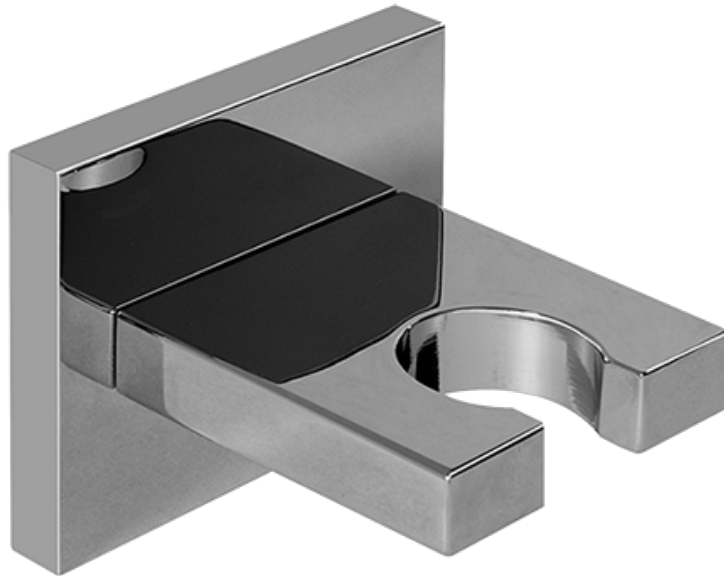

Finishes

Polished
Chrome

Steelnox[®]
(Satin Nickel)

G-8497

Shower Components

Contemporary Flush-Mount Body Spray with Solid Brass Swivel Head

Product Features

- 12 no-clog, easy-clean silicone jets
- Metal ball-joint allows for 18° angle adjustment of body spray
- Brass wall escutcheon and Flush-mounted trim
- 1/2" NPT female thread inlet
- Body spray flow rate ≤ 1.5 max gpm

BATHROOM
59" Shower Hose
G-8605

GRAFF®

Information

- Brass spiral flexible hose with conical nut

Finishes

Polished
Chrome

Steelnox®
(Satin Nickel)

Product Features

* Special order finish- call for availability

BATHROOM
Contemporary Square Wall
Bracket for Handshower
G-8632

GRAFF[®]

Information

- Solid brass construction

Finishes

Polished
Chrome

Steelnox[®]
(Satin Nickel)

G-8632

Contemporary Square Wall Bracket for Handshower

Product Features

- Solid brass construction

Available Finishes

- Polished Chrome
G-8632-PC
- Steelnox[®]
G-8632-SN

Warranty

- Limited lifetime warranty