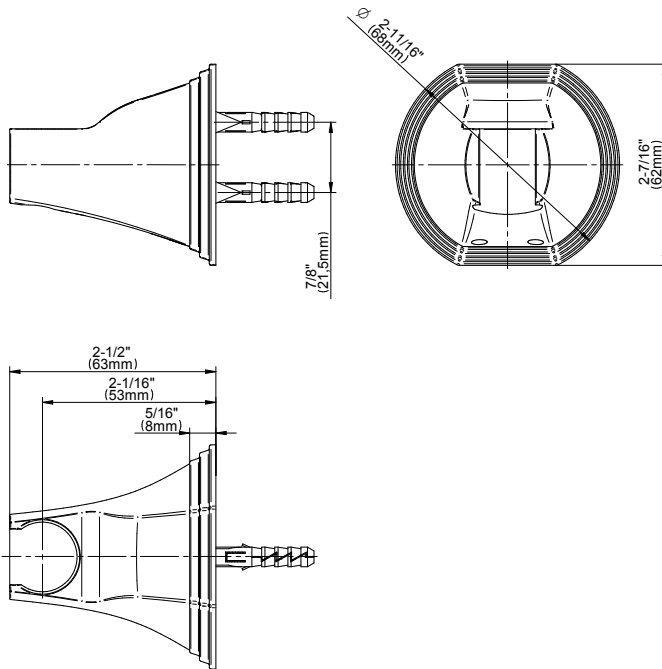

The measurements shown are for reference only. Products and specifications shown are subject to change without notice. Revised 5/2018.

www.graff-designs.com | phone: 800-954-4723