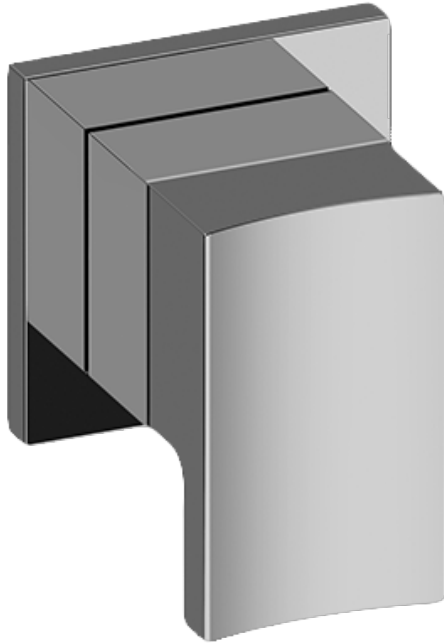

www.graff-faucets.com | phone: 800-954-4723

BATHROOM
M-Series 3-Way Diverter Valve
Trim with Handle
G-8072-LM36E1-T

GRAFF®

Information

- Single metal handle
- Decorative trim plate
- Use with G-8053 3-Way Diverter Control Valve WITH Off Function
- ADA