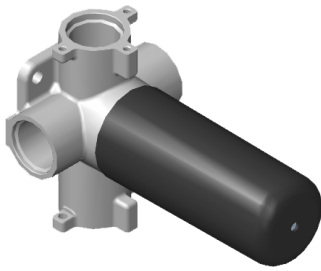

Finishes

Polished
Chrome

Steelnox[®]
(Satin Nickel)

G-8006

M-Series

3/4" Concealed Thermostatic Rough Valve

Product Features

- 12.9 gpm @ 60 psi
- 3/4" universal inlets
- Built-in service stops
- Stacking outlet feature
- Complete serviceability from front of all units
- Supplied with protective plastic cover
- CalGreen compliant dependent on functions

Finishes

Polished
Chrome

Steelnox®
(Satin Nickel)

G-8053

M-Series

3-Way Diverter Control Valve WITH Off Function (No Pass-Through)

Product Features

- 3/4" universal inlets/outlets with female threads
- Stacking inlet feature
- Supplied with protective plastic cover
- CalGreen compliant dependent on functions

www.graff-faucets.com | phone: 800-954-4723

BATHROOM
M-Series 3-Way Diverter Valve
Trim with Handle
G-8072-LM36E1-T

GRAFF®

Information

- Single metal handle
- Decorative trim plate
- Use with G-8053 3-Way Diverter Control Valve WITH Off Function
- ADA

Finishes

Polished
Chrome

Steelnox[®]
(Satin Nickel)

G-8497

Shower Components

Contemporary Flush-Mount Body Spray with Solid Brass Swivel Head

Product Features

- 12 no-clog, easy-clean silicone jets
- Metal ball-joint allows for 18° angle adjustment of body spray
- Brass wall escutcheon and Flush-mounted trim
- 1/2" NPT female thread inlet
- Body spray flow rate ≤ 1.5 max gpm