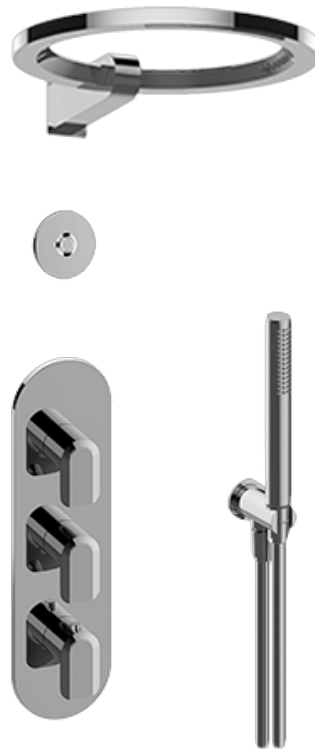

SHOWER
M-Series Thermostatic Shower
System - Ametis Ring with
Handshower
GL3.029WT-LM58E0

GRAFF®

Information

- 3/4" thermostatic valve and trim
- 3/4" stop/volume control valve and 3-way diverter valve
- G-8760 Ametis Ring with waterfall and rain shower settings, features no-clog, easy-clean nozzles
- Single LED light with 6 color variations
- Includes wall-mount button for LED control box
- Handshower set with wall bracket and integrated wall supply elbow and 59" hose
- Optional extension kit
- Flow rates: rain shower ≤ 2.0 max gpm, waterfall ≤ 2.0 max gpm, handshower ≤ 1.5 max gpm
- ADA
- CALGreen

Finishes

Architectural
Black™

Matte Black

Polished
Chrome

Architectural
White