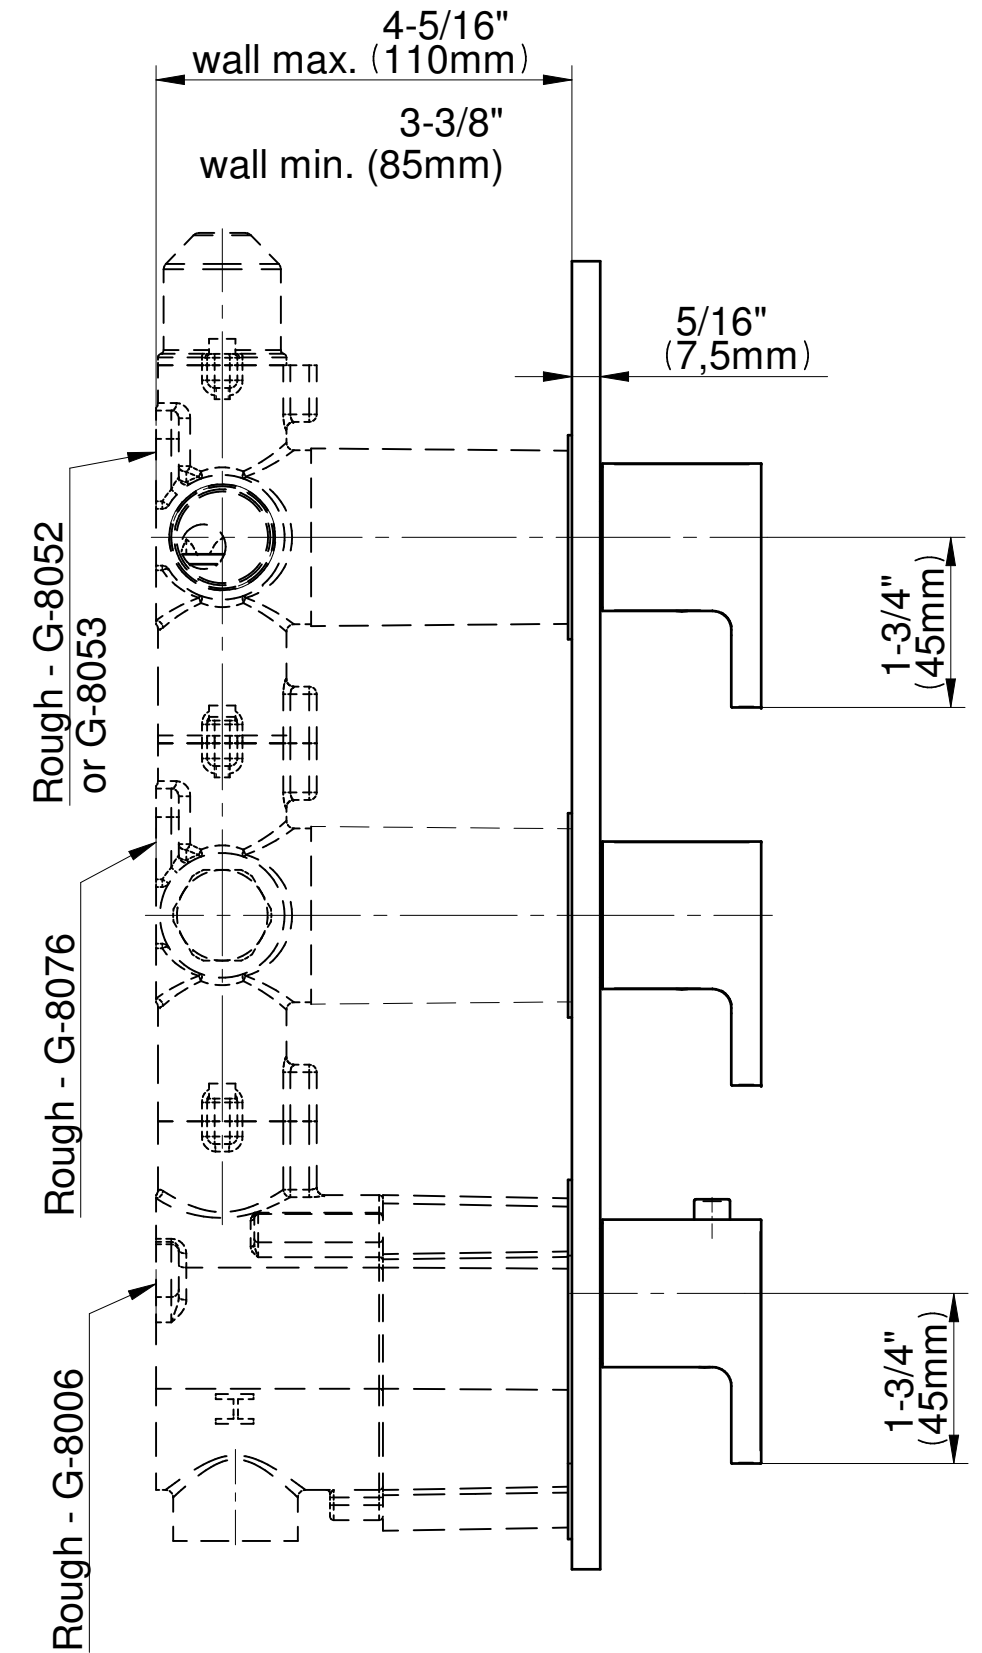

G-8057-LM36E0-T

Targa Series