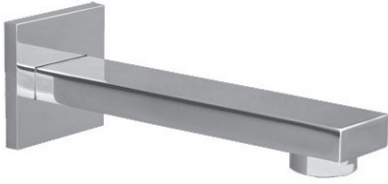

G-8575

Sade Collection

8" Contemporary Tub Spout

Product Features

- Includes spout ring
- 1/2" NPT male thread inlet

Available Finishes

- Polished Chrome
  G-8575-PC
- Polished Nickel
  G-8575-PN
- Steelnox® (Satin Nickel)
  G-8575-SN
- Olive Bronze™
  G-8575-OB
- Architectural Black with
  Chrome Accents
  G-8575-PC/BK

Warranty

- Limited lifetime warranty

For complete warranty information go to www.graff-faucets.com/en-nam/warranty