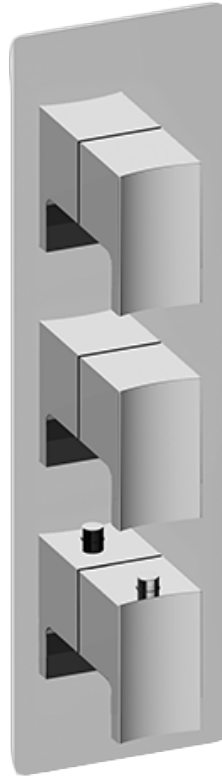

SHOWER  
M-Series Thermostatic Shower  
System - Tub and Shower with  
Handshower  
**GM3.612WT-LM36E0**

---

**GRAFF®**

## Information

- 3/4" thermostatic valve and trim
- 3/4" stop/volume control valve and 3-way diverter valve
- 8" showerhead with 12" wall-mounted shower arm
- Showerhead features no-clog, easy-clean spray nozzles
- Handshower set with wall-mounted slide bar and 59" hose (PVD finishes use 59" flex hose)
- 8" contemporary tub spout
- Optional extension kit
- Flow rates: showerhead  $\leq$  1.8 max gpm, handshower  $\leq$  1.5 max gpm
- ADA
- CALGreen

# G-8006

M-Series

3/4" Concealed Thermostatic Rough Valve

[www.graff-faucets.com](http://www.graff-faucets.com) | phone: 800-954-4723

SHOWER  
M-Series Valve Trim with Three  
Handles  
**G-8057-LM36E0-T**

**GRAFF**<sup>®</sup>

**Information**

- Three metal handles
- Decorative trim plate
- Use with M-Series rough valves
- ADA