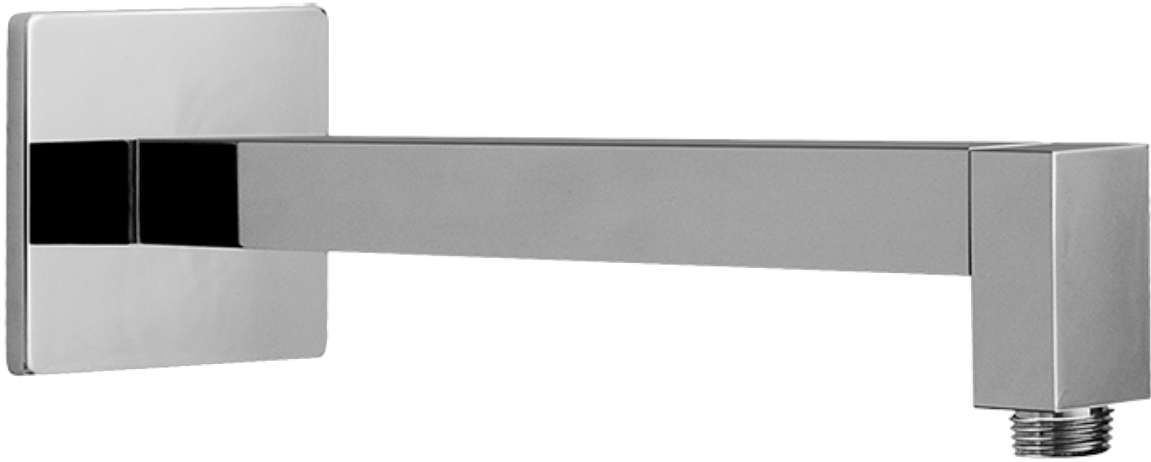

[www.graff-designs.com](http://www.graff-designs.com) | phone: 800-954-4723

SHOWER  
Contemporary 12" Shower Arm  
**G-8530**

**GRAFF**<sup>®</sup>

**Information**

- Includes arm and square flange
- 1/2" NPT male thread inlet
- For use with all showerheads (especially G-8438)