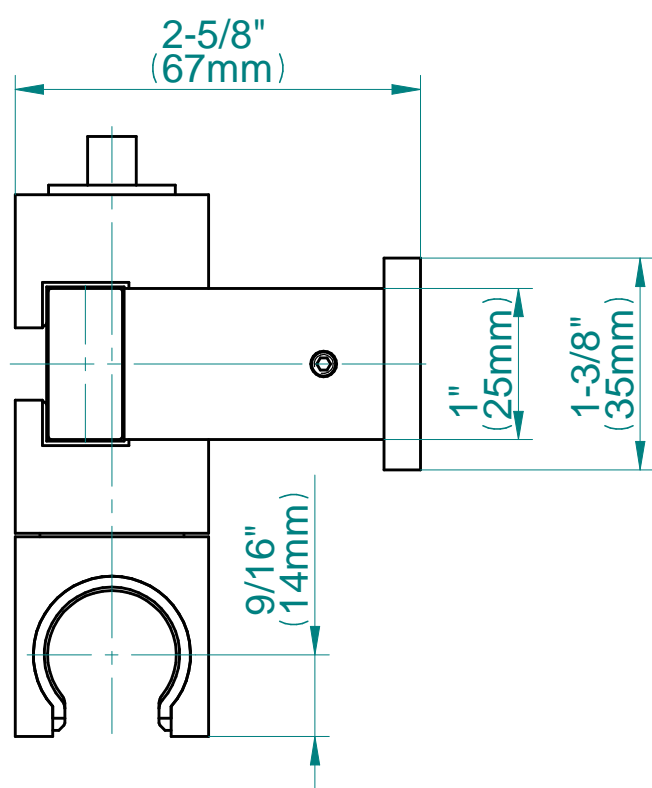

## Slide Bar Series

valid since 2014

SHOWER  
Contemporary Square Wall Supply  
Elbow  
**G-8633**

**GRAFF®**

**Information**

- 1/2" NPT female thread inlet

**Finishes**

24K Gold