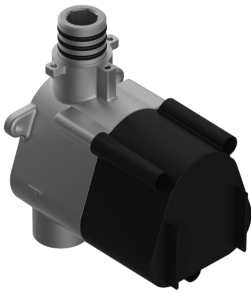

## Information

- 3/4" thermostatic valve and trim
- 3/4" stop/volume control valve and 3-way diverter valve
- 8" showerhead with 12" wall-mounted shower arm
- Showerhead features no-clog, easy-clean spray nozzles
- Handshower set with wall-mounted slide bar and 59" hose (PVD finishes use 59" flex hose)
- 8" contemporary tub spout
- Optional extension kit
- Flow rates: showerhead  $\leq$  1.8 max gpm, handshower  $\leq$  1.5 max gpm
- ADA
- CALGreen

SHOWER  
Thermostatic Rough Valve  
**G-8006**

**GRAFF®**

**Information**

- 12.9 gpm @ 60 psi
- 3/4" universal inlets
- Built-in service stops
- Stacking outlet feature
- Complete serviceability from front of all units
- Supplied with protective plastic cover
- CalGreen compliant dependent on functions

# G-8006

M-Series

3/4" Concealed Thermostatic Rough Valve