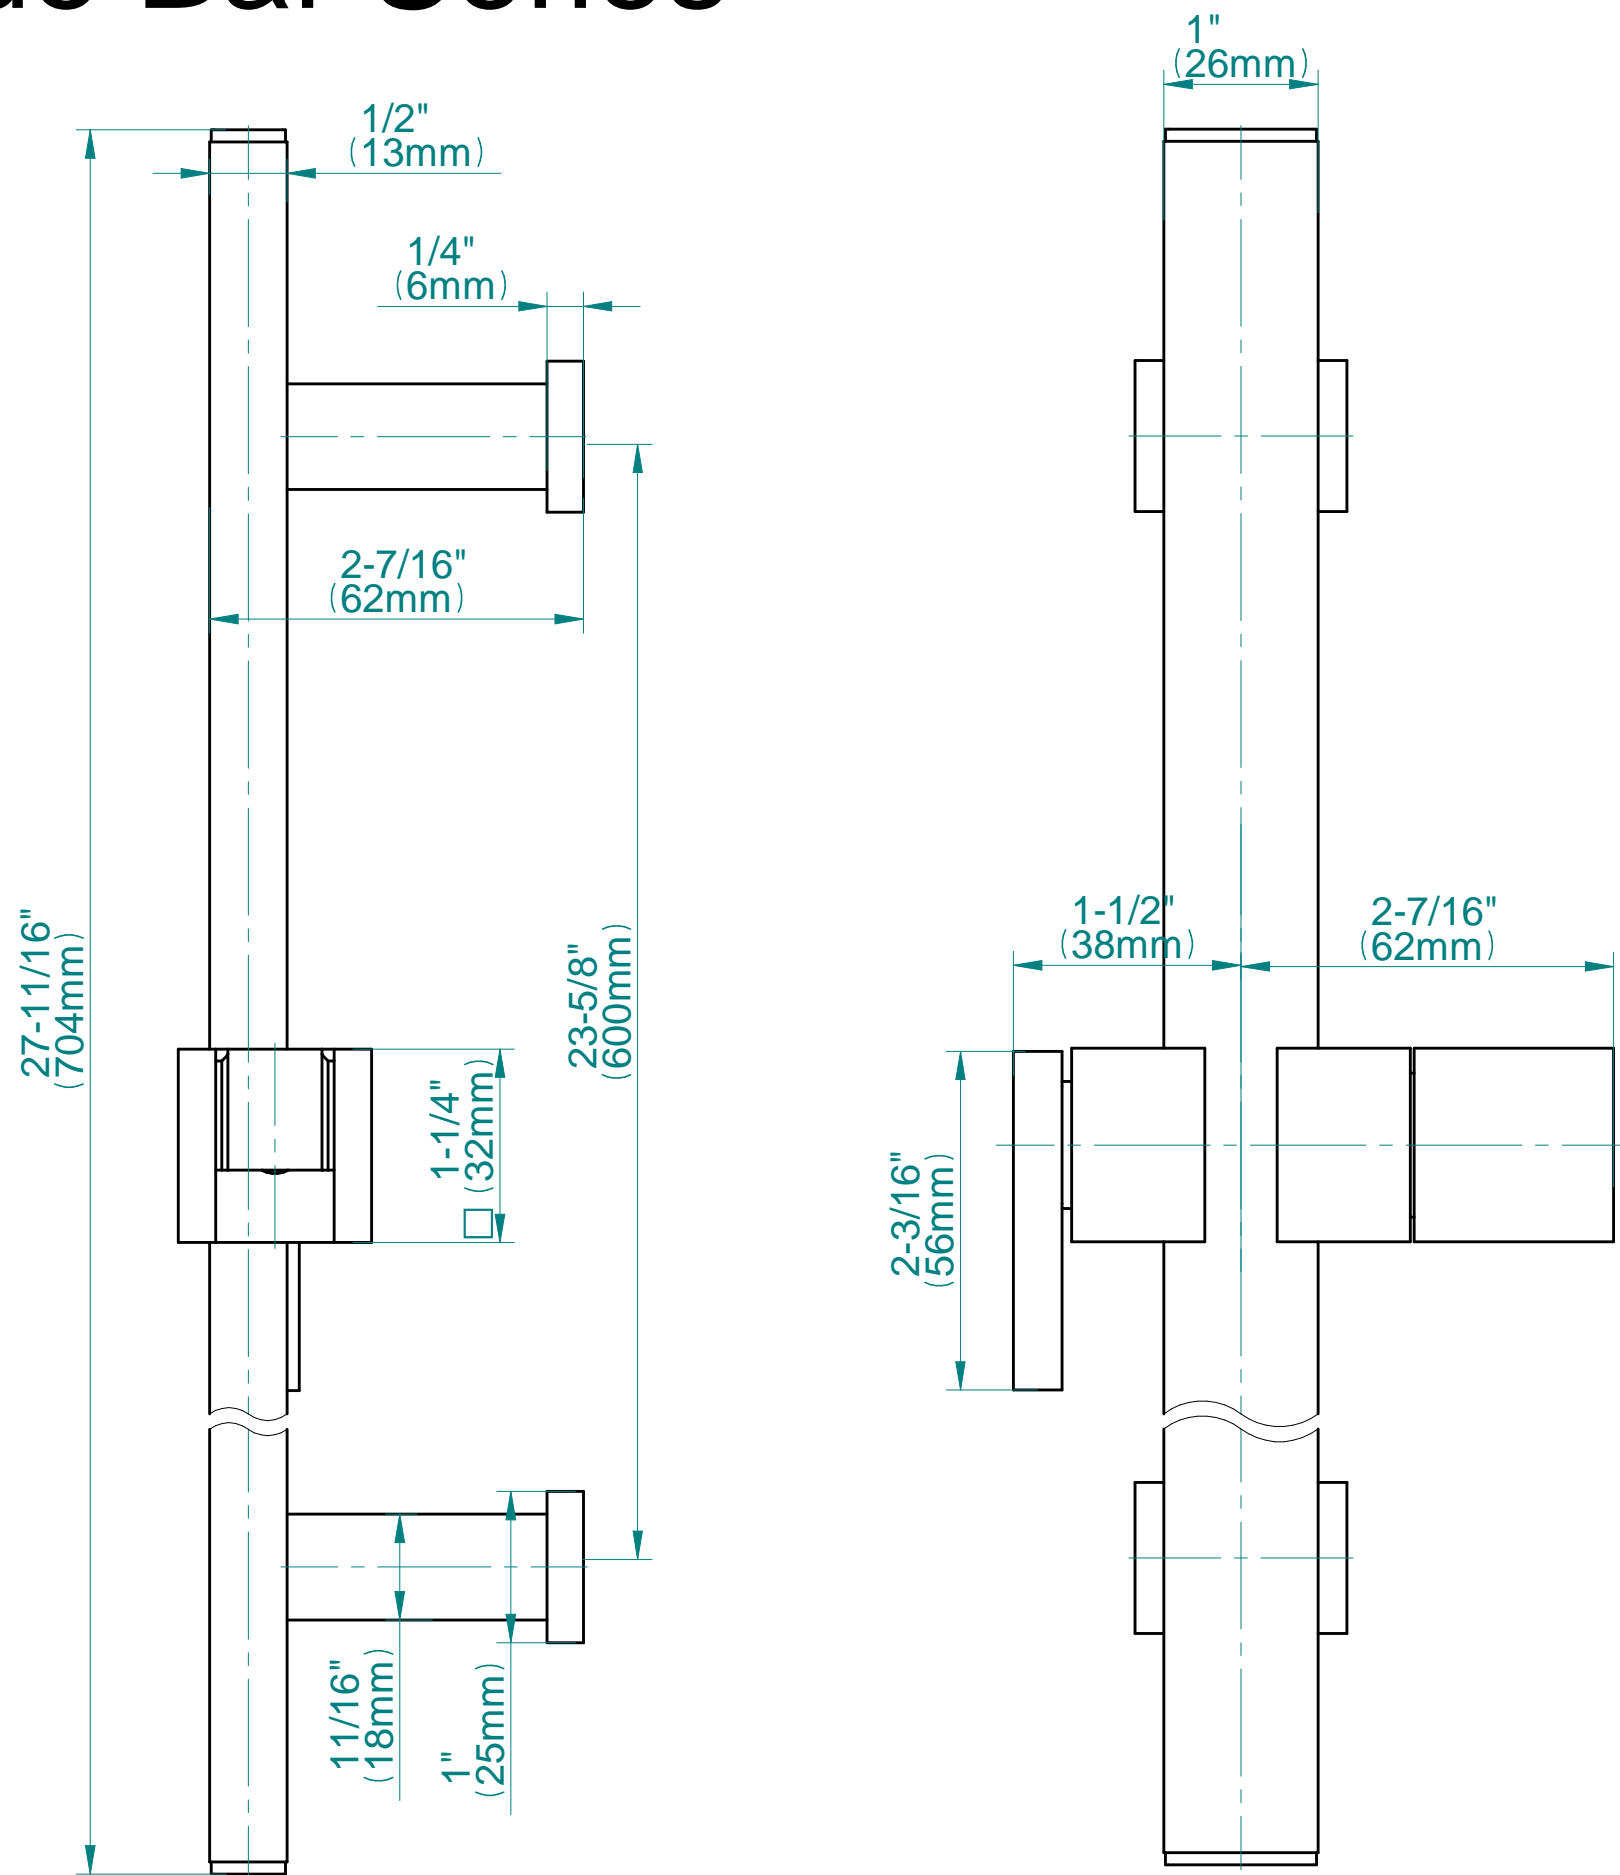

## Slide Bar Series

valid since 2014

SHOWER  
Contemporary Square Wall Supply  
Elbow  
**G-8633**

**GRAFF®**

**Information**

- 1/2" NPT female thread inlet

**Finishes**

24K Gold