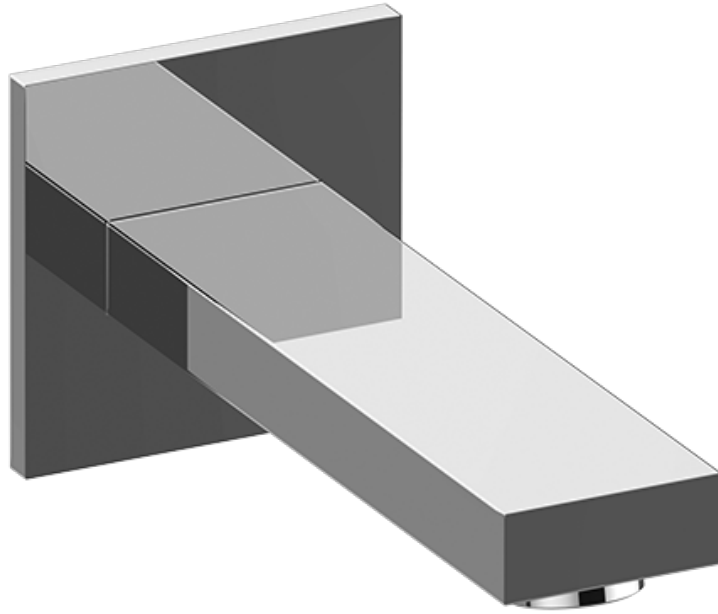

# G-8530

SHOWER  
8" Contemporary Tub Spout  
**G-8575**

**GRAFF®**

**Information**

- Includes spout ring
- 1/2" NPT male thread inlet
- Tub spout flow rate ~ 8.7 gpm @60 psi

**Finishes**