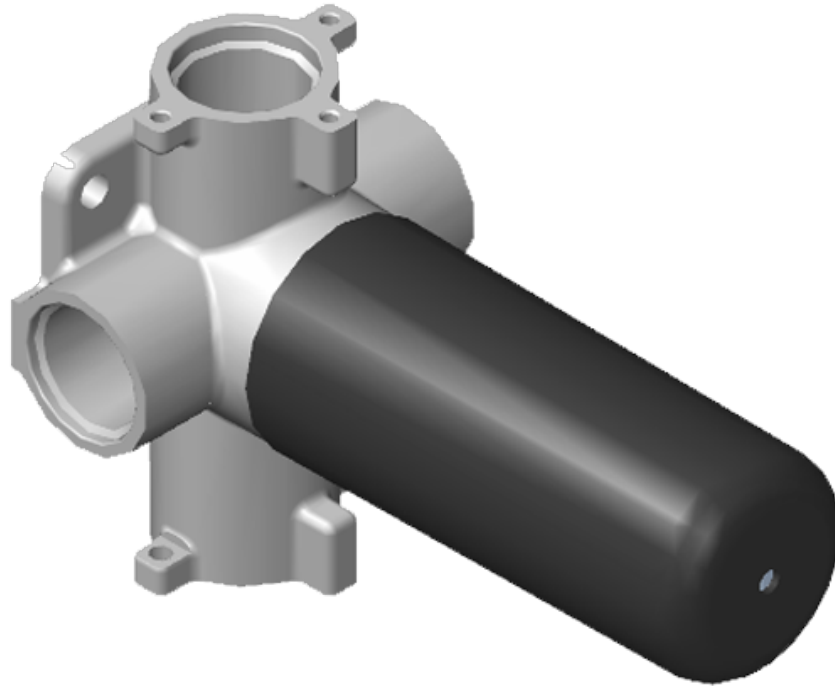

## Information

- 3/4" thermostatic valve and trim
- 3/4" stop/volume control valve and 3-way diverter valve
- 8" showerhead with 12" wall-mounted shower arm
- Showerhead features no-clog, easy-clean spray nozzles
- Handshower set with wall-mounted slide bar and 59" hose (PVD finishes use 59" flex hose)
- 8" contemporary tub spout
- Optional extension kit
- Flow rates: showerhead  $\leq$  1.8 max gpm, handshower  $\leq$  1.5 max gpm
- ADA
- CALGreen

# G-8006

M-Series

3/4" Concealed Thermostatic Rough Valve

[www.graff-faucets.com](http://www.graff-faucets.com) | phone: 800-954-4723

SHOWER  
Three-Way Diverter Control Valve  
WITH Off Function (No Pass-  
Through)  
**G-8053**

**GRAFF®**

**Information**

- ~11.4 gpm @ 60 psi
- 3/4" universal inlets/outlets with female threads
- Operates one function at a time
- Stacking inlet feature
- Supplied with protective plastic cover
- CALGreen compliant depending on functions