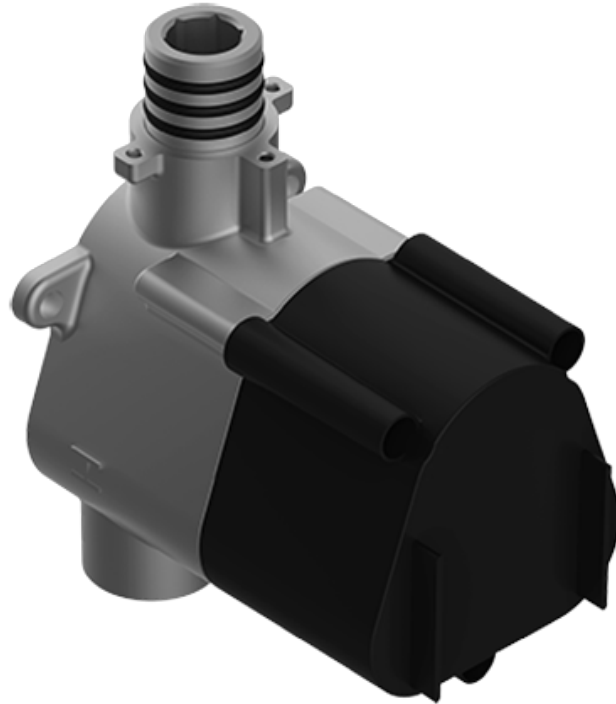

SHOWER  
M-Series Thermostatic Shower  
System - Tub and Shower with  
Handshower  
**GM3.612WT-LM36E0**

---

**GRAFF®**

## Information

- 3/4" thermostatic valve and trim
- 3/4" stop/volume control valve and 3-way diverter valve
- 8" showerhead with 12" wall-mounted shower arm
- Showerhead features no-clog, easy-clean spray nozzles
- Handshower set with wall-mounted slide bar and 59" hose (PVD finishes use 59" flex hose)
- 8" contemporary tub spout
- Optional extension kit
- Flow rates: showerhead  $\leq$  1.8 max gpm, handshower  $\leq$  1.5 max gpm
- ADA
- CALGreen

SHOWER  
Thermostatic Rough Valve  
**G-8006**

**GRAFF®**

**Information**

- 12.9 gpm @ 60 psi
- 3/4" universal inlets
- Built-in service stops
- Stacking outlet feature
- Complete serviceability from front of all units
- Supplied with protective plastic cover
- CalGreen compliant dependent on functions

# G-8006

M-Series

3/4" Concealed Thermostatic Rough Valve