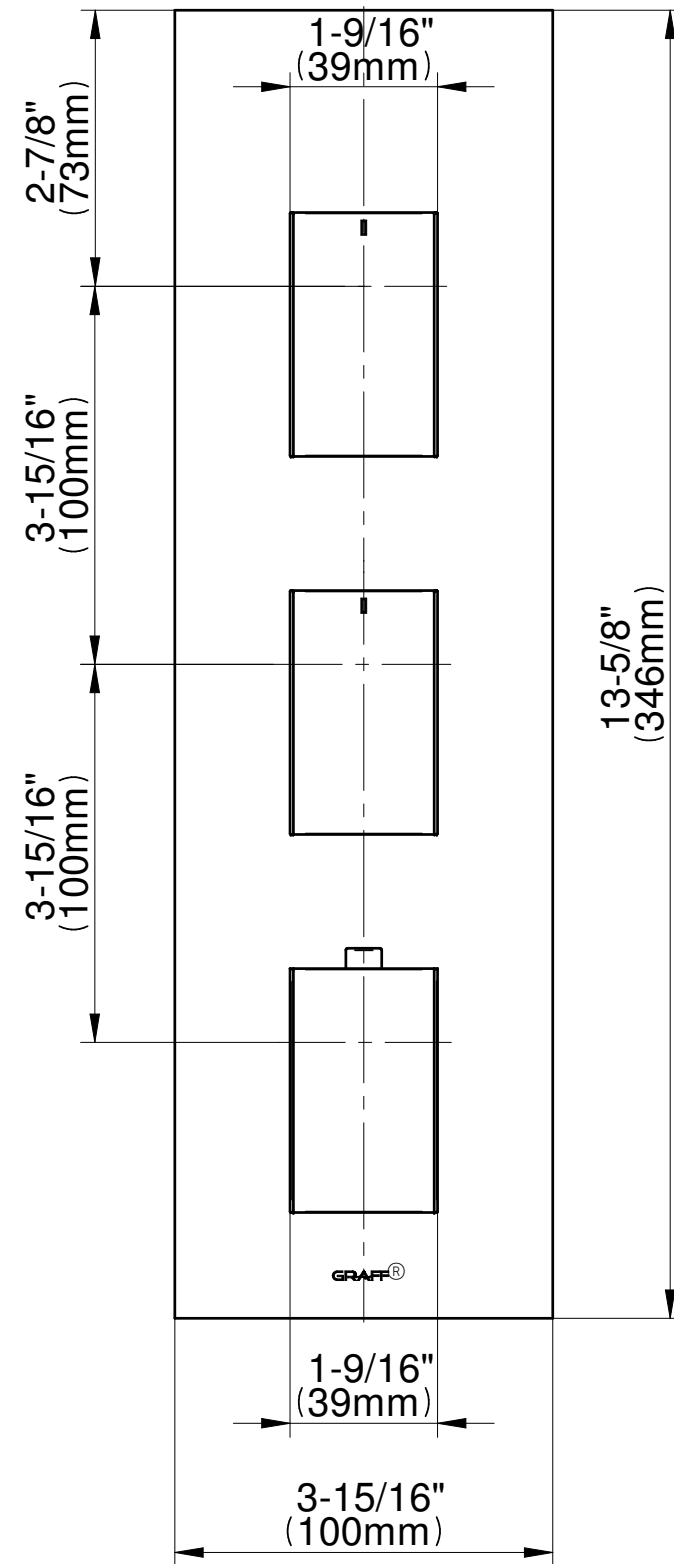

G-8057-LM36E0-T

Targa Series