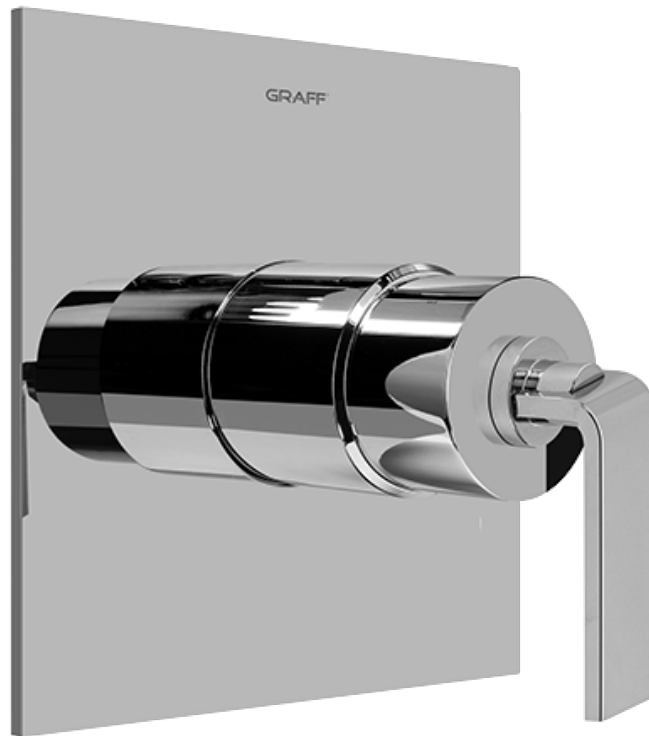

SHOWER
Immersion SOLID Trim Plate
w/Handle
G-7040-LM40S-T

GRAFF®

Information

- Single metal lever handle
- Decorative trim plate
- Use with G-7005 pressure balancing rough valve for shower-only configurations
- To complete package, you must order rough valve
- ADA

Finishes

24K Gold

24K Brushed
Gold

Architectural
Black™

Matte Black

Polished
Chrome

Polished
Nickel

Stainless®
(Satin Nickel)

Architectural
White

G-7040