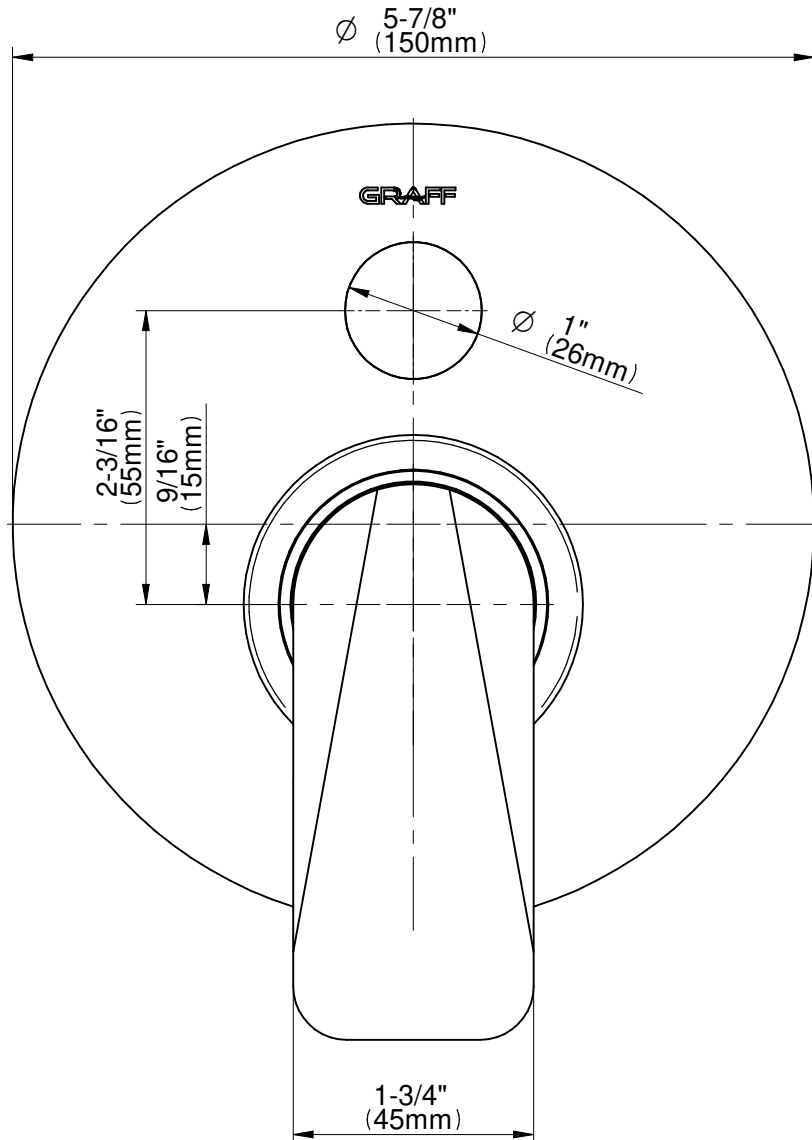

G-7080-LM59S-T

Sento Series