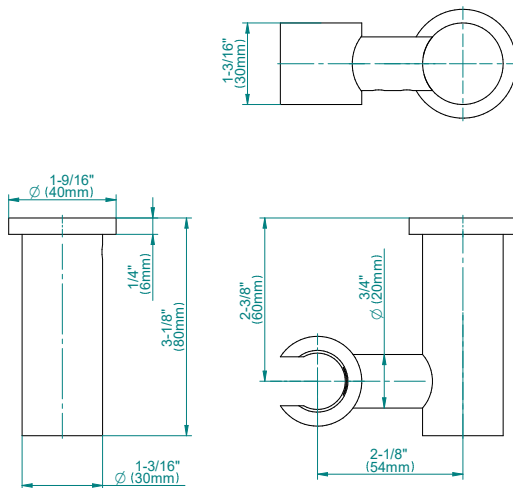

SHOWER
Pressure Balancing Shower
System - Shower with
Handshower
G-7279-LM59S

GRAFF®

Information

- 1/2" pressure balancing valve with diverter and trim
- 8" showerhead with 12" wall-mounted shower arm
- Showerhead features no-clog, easy-clean spray nozzles
- Multi-function handshower set with wall bracket and 59" hose
- Optional extension kit
- Flow rates: showerhead ≤ 1.8 max gpm, handshower ≤ 1.5 max gpm
- ADA
- CALGreen

* Special order finish- call for availability

The measurements shown are for reference only. Products and specifications shown are subject to change without notice. Revised 10/2019

www.graff-designs.com | phone: 800-954-4723