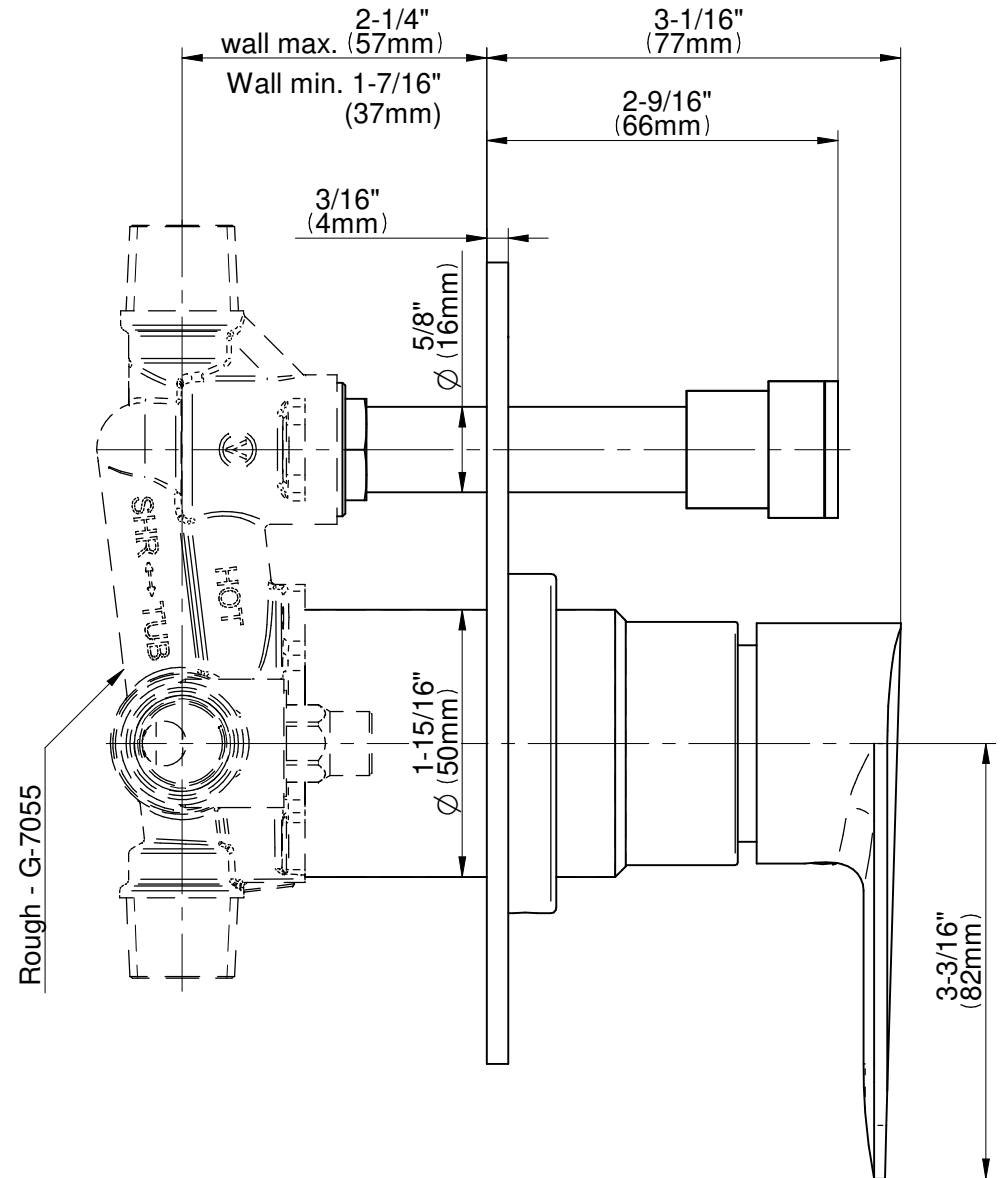

G-7080-LM59S-T

Sento Series