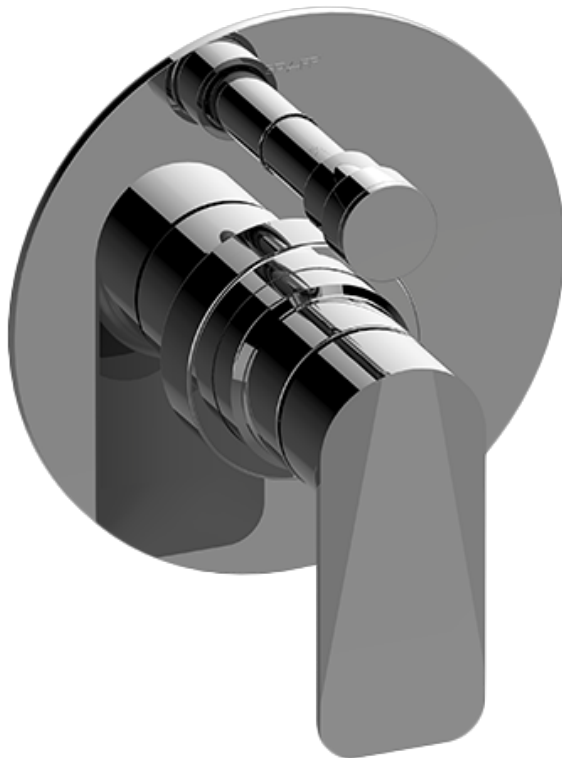

SHOWER
Pressure Balancing Shower
System - Shower with
Handshower
G-7279-LM59S

GRAFF®

Information

- 1/2" pressure balancing valve with diverter and trim
- 8" showerhead with 12" wall-mounted shower arm
- Showerhead features no-clog, easy-clean spray nozzles
- Multi-function handshower set with wall bracket and 59" hose
- Optional extension kit
- Flow rates: showerhead ≤ 1.8 max gpm, handshower ≤ 1.5 max gpm
- ADA
- CALGreen

SHOWER
Sento Pressure Balancing Valve
Trim with Handle

GRAFF®

Information

- Single metal handle
- Decorative trim plate
- Includes push-button diverter
- Use with G-7055 Pressure Balancing Rough Valve
- ADA

- Anti-scald protection
- 1/2" universal inlets/outlets with male threads
- Built-in service stops
- Push-button diverter
- For use with tub & shower configuration
- Supplied with protective plastic guard

Finishes

Polished
Chrome

Steelnox®
(Satin Nickel)

G-7055

1/2" Rough Valve w/Diverter

Product Features

- Anti-scald protection
- 1/2" universal inlets/outlets with male threads
- Built-in service stops
- Push-button diverter
- For use with tub & shower configuration
- Supplied with protective plastic guard