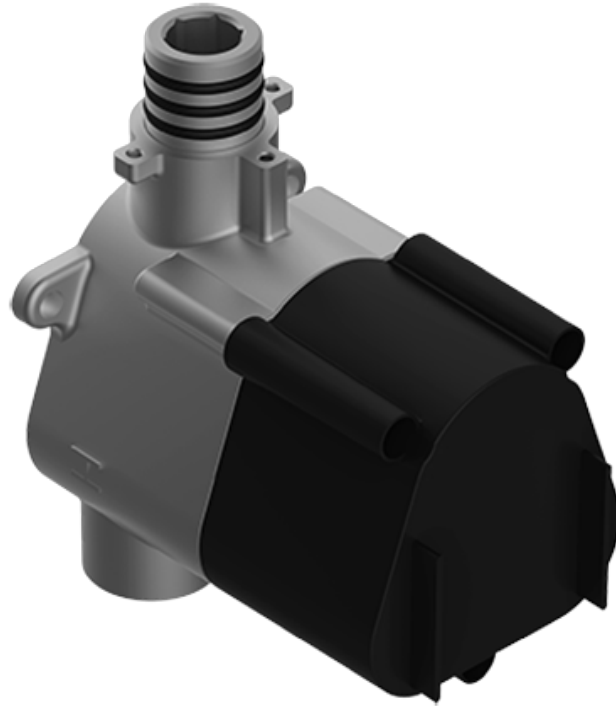

SHOWER
Topaz M-Series Thermostatic
Shower System - Shower with
Handshower
GS2.022WD-LM14E0

GRAFF®

Information

- 3/4" thermostatic valve and trim
- 3/4" 2-way diverter valve
- 8" showerhead with 11" wall-mounted shower arm
- Showerhead features no-clog, easy-clean spray nozzles
- Handshower set with wall bracket and 59" hose
- Optional extension kit
- Flow rates: showerhead ≤ 1.8 max gpm, handshower ≤ 1.5 max gpm
- CALGreen

SHOWER
Thermostatic Rough Valve
G-8006

GRAFF®

Information

- 12.9 gpm @ 60 psi
- 3/4" universal inlets
- Built-in service stops
- Stacking outlet feature
- Complete serviceability from front of all units
- Supplied with protective plastic cover
- CalGreen compliant dependent on functions

G-8006

M-Series

3/4" Concealed Thermostatic Rough Valve

Product Features

- 12.9 gpm @ 60 psi
- 3/4" universal inlets
- Built-in service stops
- Stacking outlet feature
- Complete serviceability from front of all units
- Supplied with protective plastic cover
- CalGreen compliant dependent on functions

www.graff-faucets.com | phone: 800-954-4723

SHOWER
Two-Way Diverter Volume Control
Valve WITH Off Function and Pass-
Through
G-8052

GRAFF®

Information

- 11.7 gpm @ 60 psi
- 3/4" universal inlets/outlets with female threads
- Operates one function at a time
- Stacking inlet and pass-through port feature
- Supplied with protective plastic cover
- CALGreen compliant depending on functions