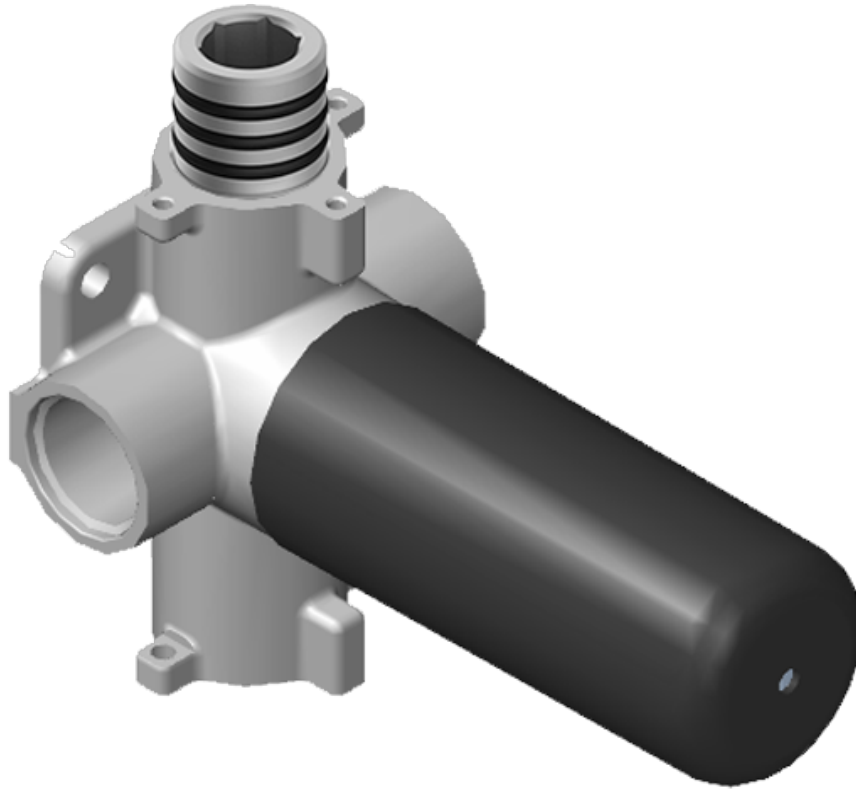

SHOWER
Thermostatic Rough Valve
G-8006

GRAFF®

Information

- 12.9 gpm @ 60 psi
- 3/4" universal inlets
- Built-in service stops
- Stacking outlet feature
- Complete serviceability from front of all units
- Supplied with protective plastic cover
- CalGreen compliant dependent on functions

G-8006

M-Series

3/4" Concealed Thermostatic Rough Valve

Product Features

- 12.9 gpm @ 60 psi
- 3/4" universal inlets
- Built-in service stops
- Stacking outlet feature
- Complete serviceability from front of all units
- Supplied with protective plastic cover
- CalGreen compliant dependent on functions

www.graff-faucets.com | phone: 800-954-4723

SHOWER
Two-Way Diverter Volume Control
Valve WITH Off Function and Pass-
Through
G-8052

GRAFF®

Information

- 11.7 gpm @ 60 psi
- 3/4" universal inlets/outlets with female threads
- Operates one function at a time
- Stacking inlet and pass-through port feature
- Supplied with protective plastic cover
- CALGreen compliant depending on functions

G-8052 M-Series
 2-Way Diverter Volume Control Valve
 WITH Off Function and Pass-Through

Product Features

- 12.1 gpm @ 60 psi
- 3/4" universal inlets/outlets with female threads
- Stacking inlet and pass-through port feature
- Supplied with protective plastic cover
- CalGreen compliant dependent on functions