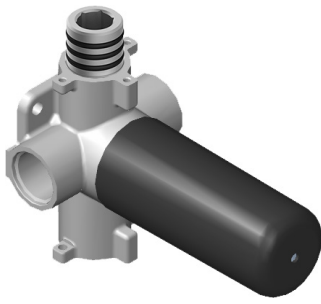

SHOWER
Topaz M-Series Thermostatic
Shower System - Shower with
Handshower
GS2.022WD-LM14E0

GRAFF®

Information

- 3/4" thermostatic valve and trim
- 3/4" 2-way diverter valve
- 8" showerhead with 11" wall-mounted shower arm
- Showerhead features no-clog, easy-clean spray nozzles
- Handshower set with wall bracket and 59" hose
- Optional extension kit
- Flow rates: showerhead ≤ 1.8 max gpm, handshower ≤ 1.5 max gpm
- CALGreen

G-8006

M-Series

3/4" Concealed Thermostatic Rough Valve

Product Features

- 12.9 gpm @ 60 psi
- 3/4" universal inlets
- Built-in service stops
- Stacking outlet feature
- Complete serviceability from front of all units
- Supplied with protective plastic cover
- CalGreen compliant dependent on functions

www.graff-faucets.com | phone: 800-954-4723

SHOWER
Two-Way Diverter Volume Control
Valve WITH Off Function and Pass-
Through
G-8052

GRAFF®

Information

- 11.7 gpm @ 60 psi
- 3/4" universal inlets/outlets with female threads
- Operates one function at a time
- Stacking inlet and pass-through port feature
- Supplied with protective plastic cover
- CALGreen compliant depending on functions

G-8052 M-Series
 2-Way Diverter Volume Control Valve
 WITH Off Function and Pass-Through

Product Features

- 12.1 gpm @ 60 psi
- 3/4" universal inlets/outlets with female threads
- Stacking inlet and pass-through port feature
- Supplied with protective plastic cover
- CalGreen compliant dependent on functions