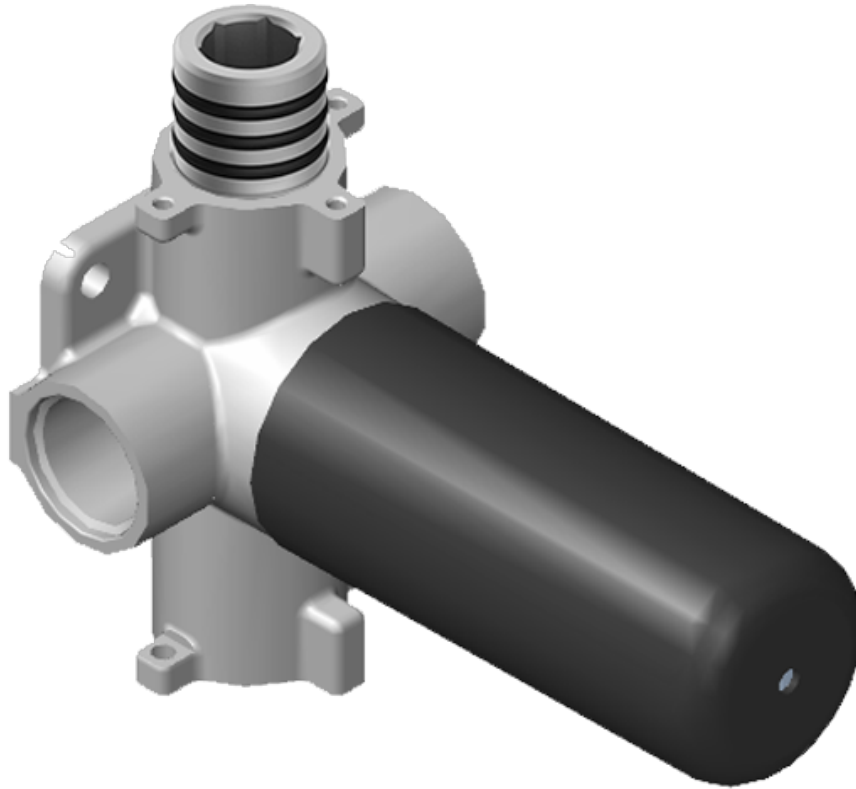

## Information

- 3/4" thermostatic valve and trim
- 3/4" 2-way diverter valve
- 9" showerhead with 11" wall-mounted shower arm
- Showerhead features no-clog, easy-clean spray nozzles
- Handshower set with wall bracket and 59" hose (PVD finishes use 59" flex hose)
- Optional extension kit
- Flow rates: showerhead  $\leq 1.8$  max gpm, handshower  $\leq 1.8$  max gpm
- ADA
- CALGreen

# G-8006

M-Series

3/4" Concealed Thermostatic Rough Valve

[www.graff-faucets.com](http://www.graff-faucets.com) | phone: 800-954-4723

SHOWER  
 Two-Way Diverter Volume Control  
 Valve WITH Off Function and Pass-  
 Through  
**G-8052**

**Information**

- 11.7 gpm @ 60 psi
- 3/4" universal inlets/outlets with female threads
- Operates one function at a time
- Stacking inlet and pass-through port feature
- Supplied with protective plastic cover
- CALGreen compliant depending on functions

**Finishes**

**Information**

- 126 no-clog, easy-clean rubber spray nozzles
- Recommended use with ceiling shower arm
- Recommended for use at no more than 10 degrees tilt
- Showerhead flow rate ≤ 1.8 max gpm
- CALGreen