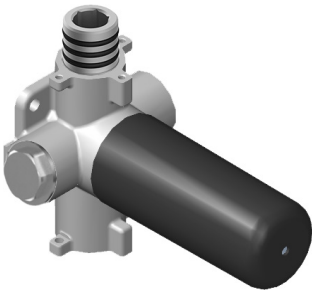

G-8076

M-Series

Stop/Volume Control Rough Valve with Pass-Through

GRAFF®
CUTTING EDGE DESIGN

Product Features

- 13.2 gpm @ 60 psi
- 3/4" universal inlets/outlets with female threads
- Stacking inlet and pass-through port feature
- Supplied with protective plastic cover
- CalGreen compliant dependent on functions

Code Compliance

- CALGreen

Warranty

- Limited lifetime warranty

For complete warranty information go to www.graff-faucets.com/en/info/faqs