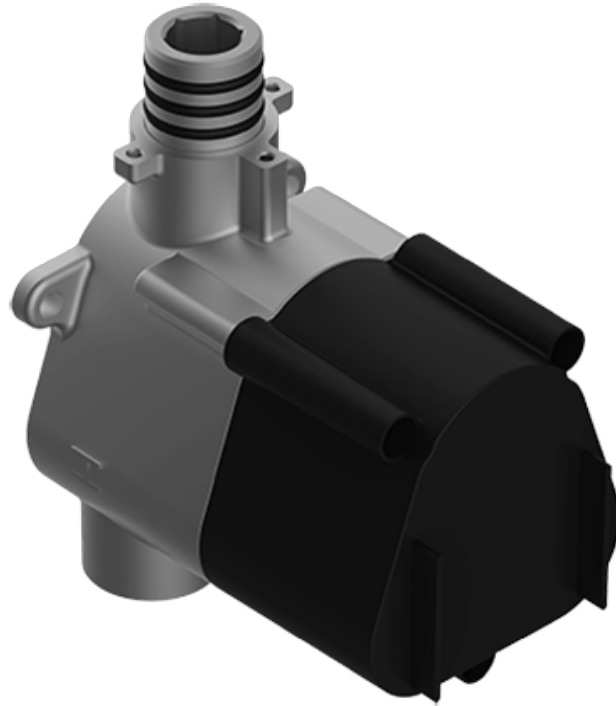

SHOWER  
Solar M-Series Thermostatic  
Shower System - Shower with  
Handshower  
**GM3.011WB-LM31E0**

---

**GRAFF®**

## Information

- 3/4" thermostatic valve and trim
- 3/4" stop/volume control valve (2 pieces)
- 8" showerhead with 12" ceiling-mounted shower arm
- Showerhead features no-clog, easy-clean spray nozzles
- Handshower set with wall-mounted slide bar and 59" hose
- Optional extension kit
- Flow rates: showerhead  $\leq 1.8$  max gpm, handshower  $\leq 1.5$  max gpm

SHOWER  
Thermostatic Rough Valve  
**G-8006**

**GRAFF®**