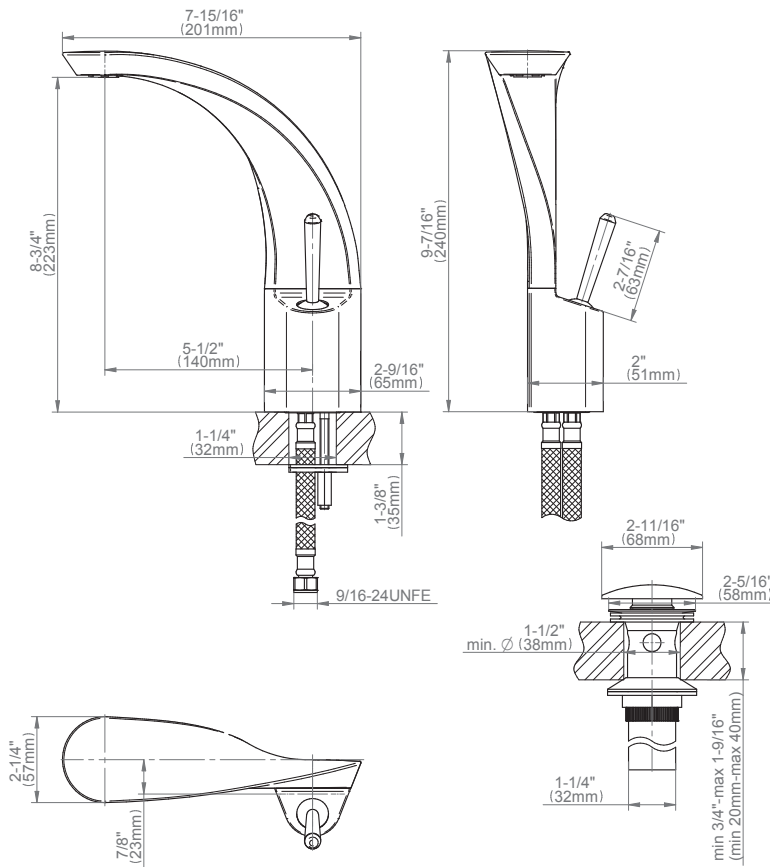

Code Compliance

- CALGreen
- ADA

Warranty

- Limited lifetime warranty

For complete warranty information go to www.graff-designs.com/en-nam/warranty