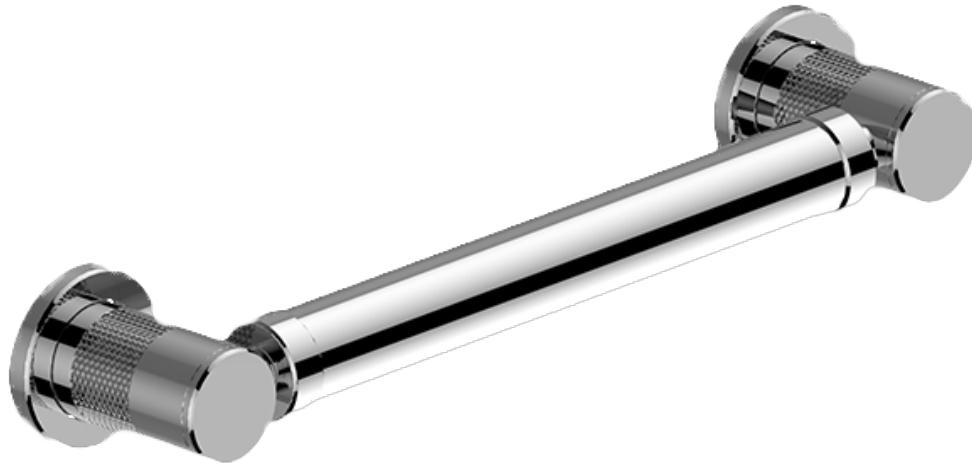

SHOWER
 Harley 12" Round Grab Bar
G-19512

Information

- 12" center to center
- 1-1/2" distance from wall to bar
- 1-1/4" diameter
- Solid brass construction
- Mounting hardware included
- ADA compliant when installed per ADA guidelines
- Style complements Harley collection
- ADA

Finishes

Brushed Brass Brushed Brass White

G-19512

Harley Series