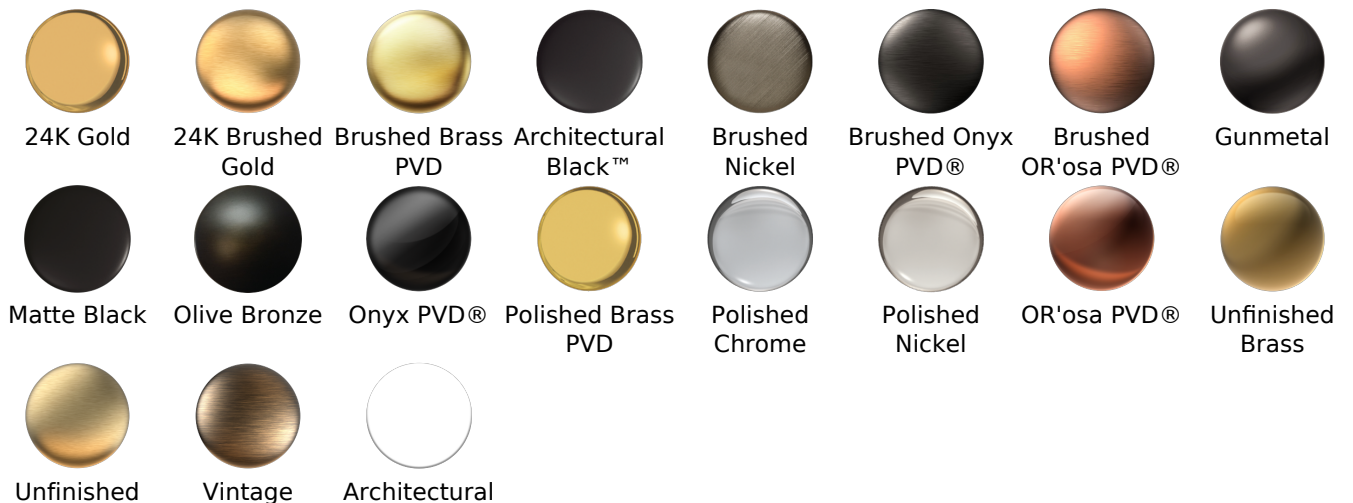

SHOWER
 Harley 12" Round Grab Bar
G-19512

Information

- 12" center to center
- 1-1/2" distance from wall to bar
- 1-1/4" diameter
- Solid brass construction
- Mounting hardware included
- ADA compliant when installed per ADA guidelines
- Style complements Harley collection
- ADA

Finishes

Brushed Brass Brushed Brass White

G-19512

Harley Series