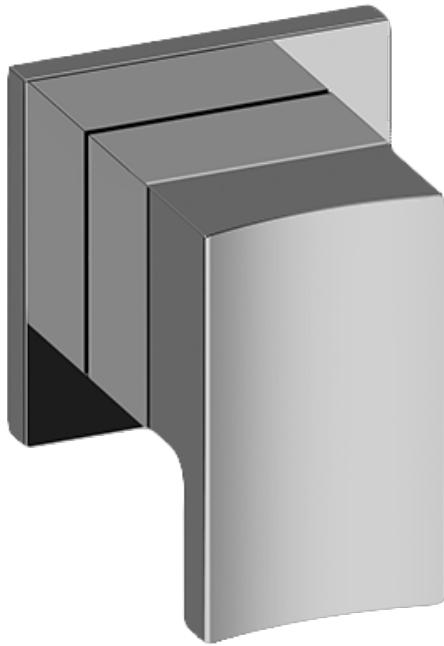

SHOWER  
M-Series 2-Way Diverter Valve  
Trim with Handle  
**G-8071-LM36E1-T**

**GRAFF®**

## Information

- Single metal handle
- Decorative trim plate
- Use with G-8052 2-Way Diverter Volume Control Valve WITH Off Function and Pass-Through
- ADA

Polished  
Nickel

Steelnox®  
(Satin Nickel)

Architectural  
White