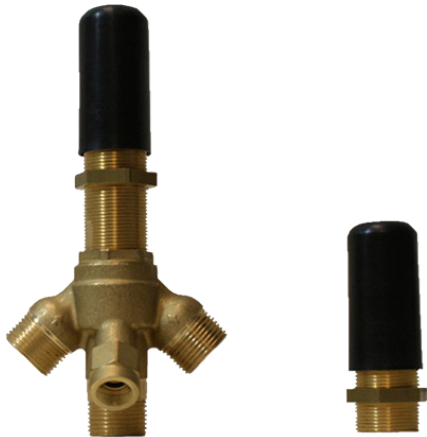

BATHROOM  
Harley Deck-Mounted  
Handshower and Diverter Set  
**G-6156-C19B**

---

**GRAFF®**

**Information**

- Matches G-6750-\*\*\* Roman tub set
- Handshower hose included

Polished Nickel with Onyx PVD Accents

Architectural White

**G-1057**  
Rough Valve

Product Features

- Durable diverter valve

Warranty

- Limited lifetime warranty

For complete warranty information go to: [www.graff-faucets.com/en/info/faqs](http://www.graff-faucets.com/en/info/faqs)

BATHROOM  
 Harley Deck-Mounted  
 Handshower and Diverter Set  
**G-6156-C19B**

**Information**

- Matches G-6750-\*\*\* Roman tub set
- Handshower hose included

**Finishes**

24K Gold

24K Brushed Gold

24K Brushed Gold with Onyx PVD Accents