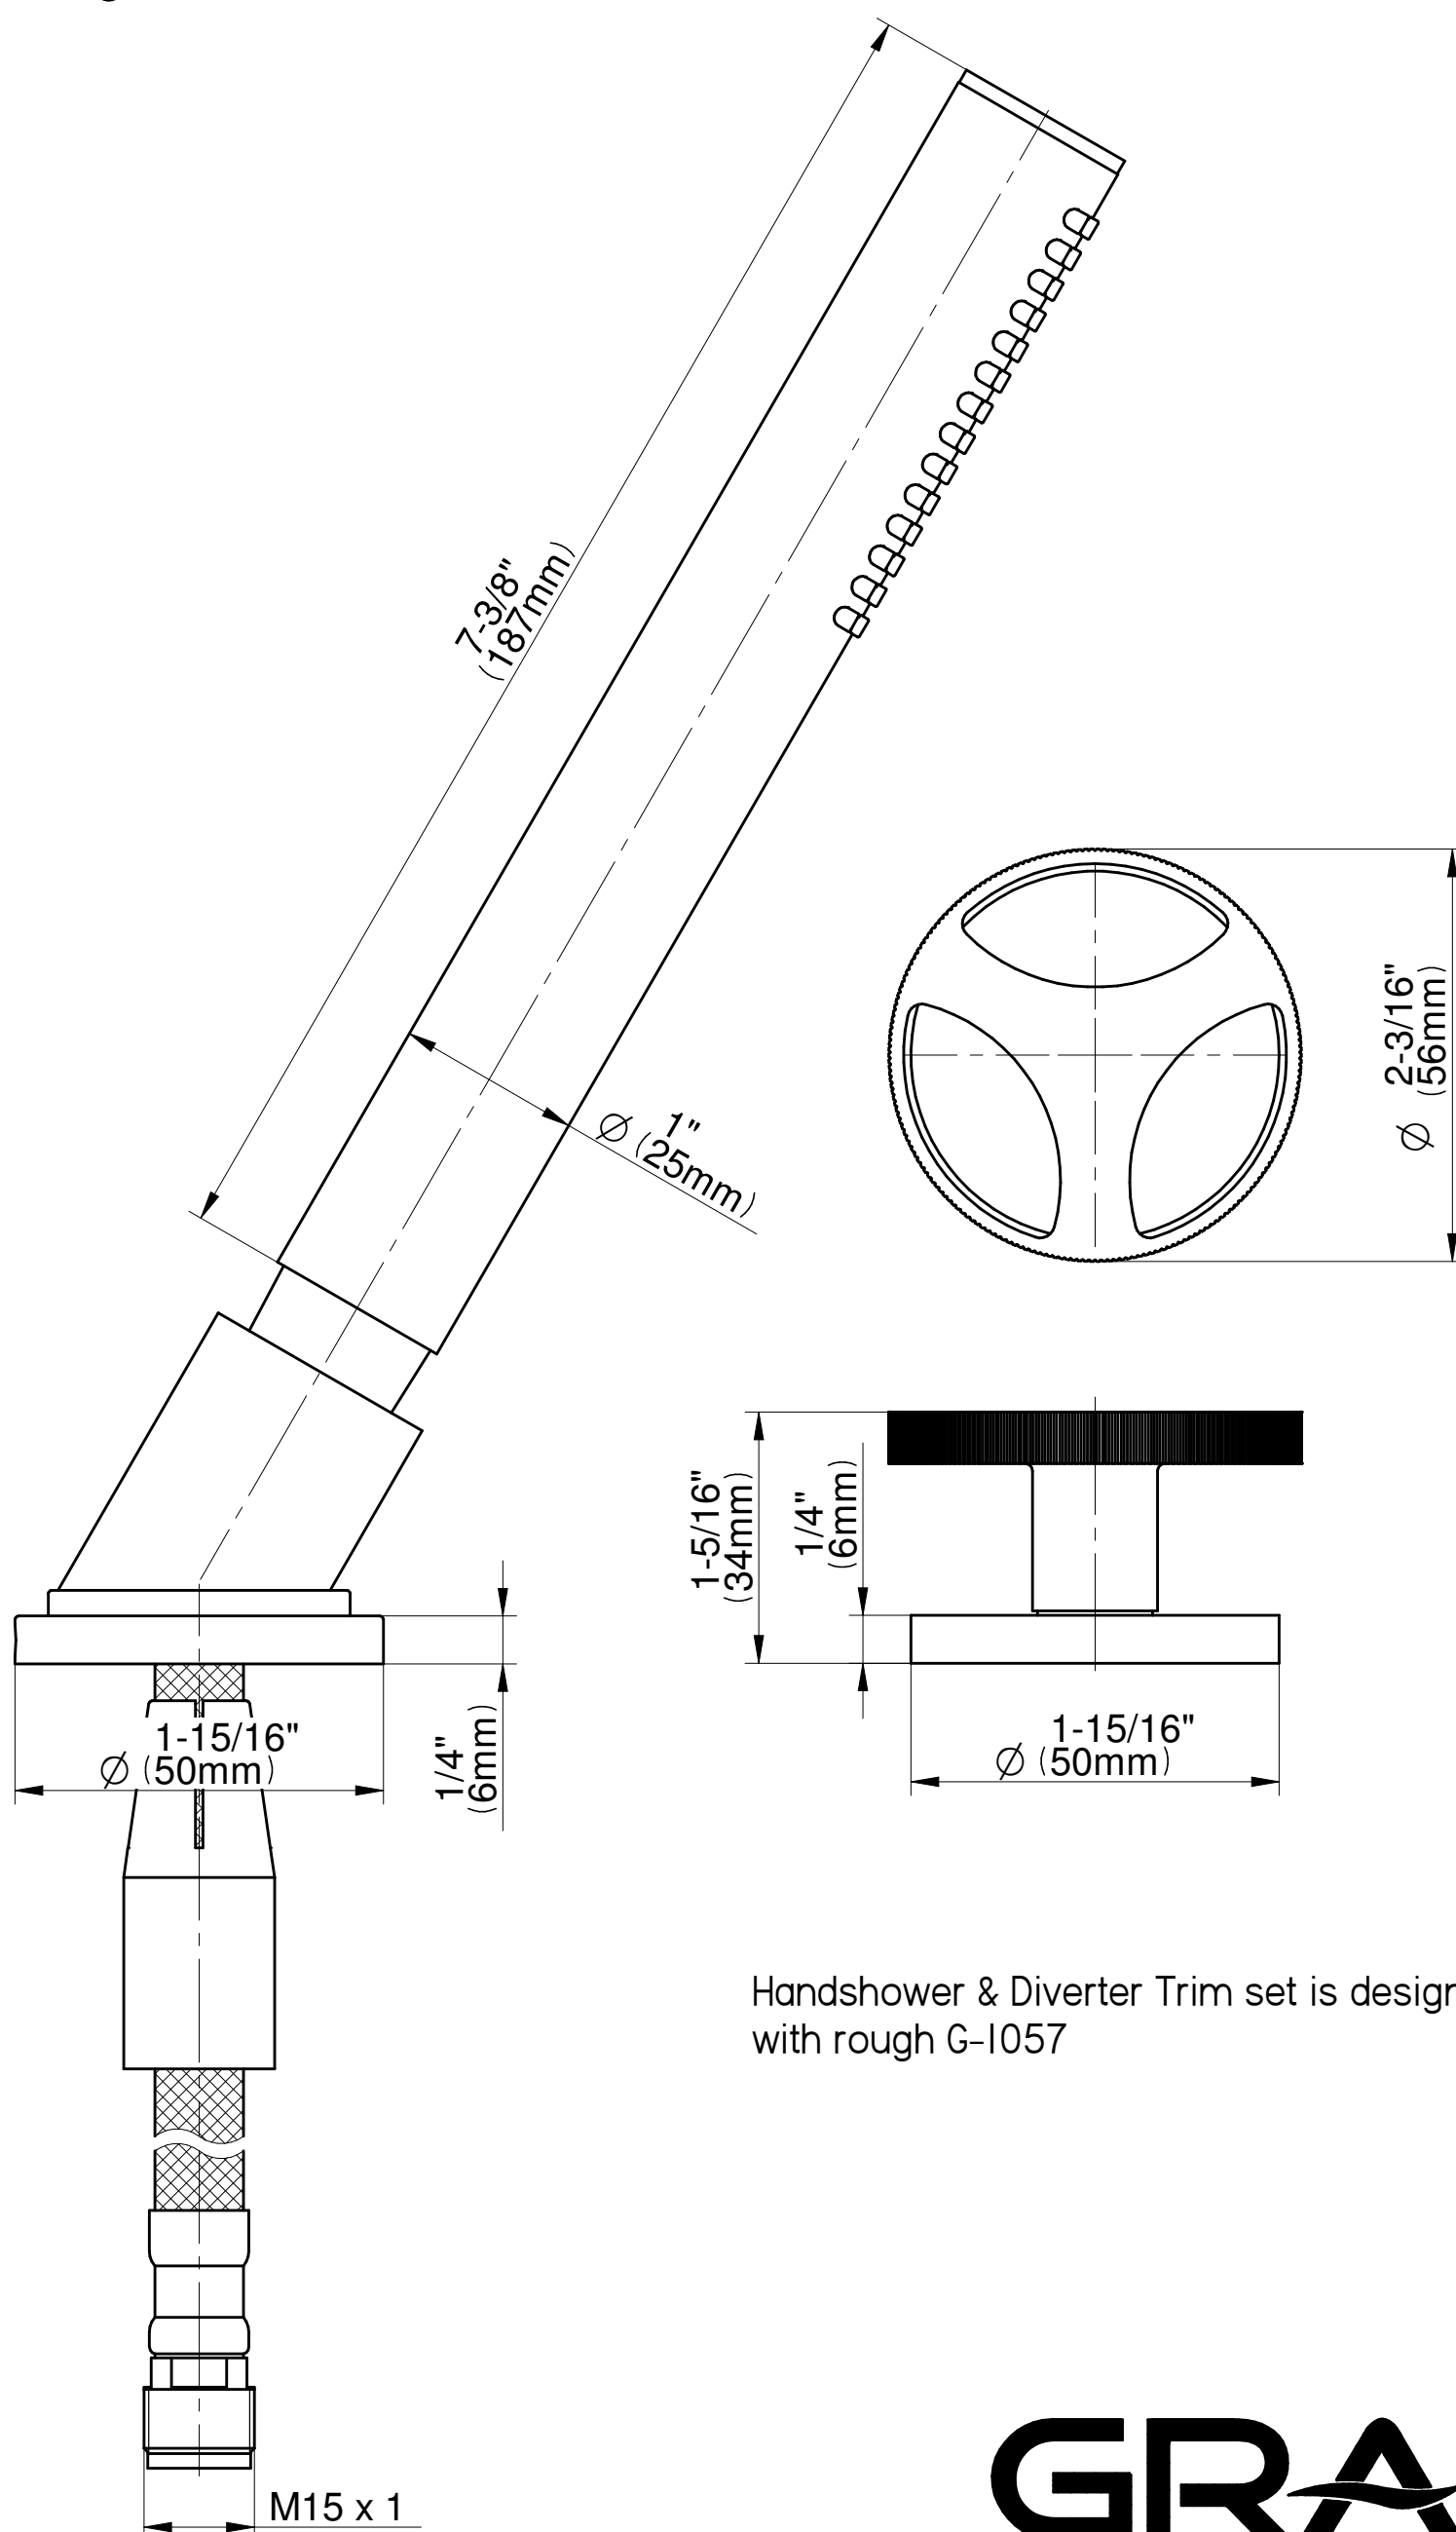

BATHROOM  
Harley Deck-Mounted  
Handshower and Diverter Set  
**G-6156-C19B**

---

**GRAFF®**

**Information**

- Matches G-6750-\*\*\* Roman tub set
- Handshower hose included

## Harley Series

Handshower & Diverter Trim set is designed to operate with rough G-I057