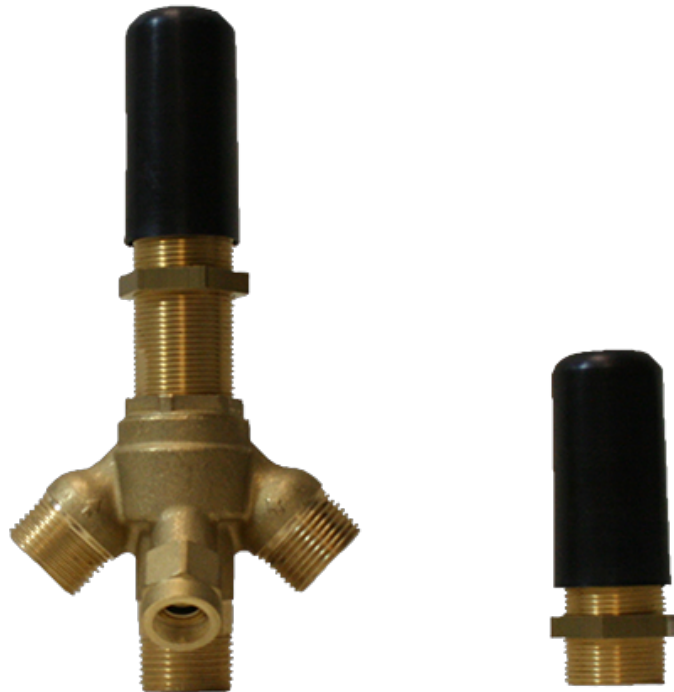

BATHROOM  
Harley Deck-Mounted  
Handshower and Diverter Set  
**G-6156-C19B**

---

**GRAFF®**

**Information**

- Matches G-6750-\*\*\* Roman tub set
- Handshower hose included

## Harley Series

Handshower & Diverter Trim set is designed to operate with rough G-I057

## Information

- Durable diverter valve

BATHROOM  
 Harley Deck-Mounted  
 Handshower and Diverter Set  
**G-6156-C19B**

**Information**

- Matches G-6750-\*\*\* Roman tub set
- Handshower hose included

**Finishes**

24K Gold

24K Brushed Gold

24K Brushed Gold with Onyx PVD Accents