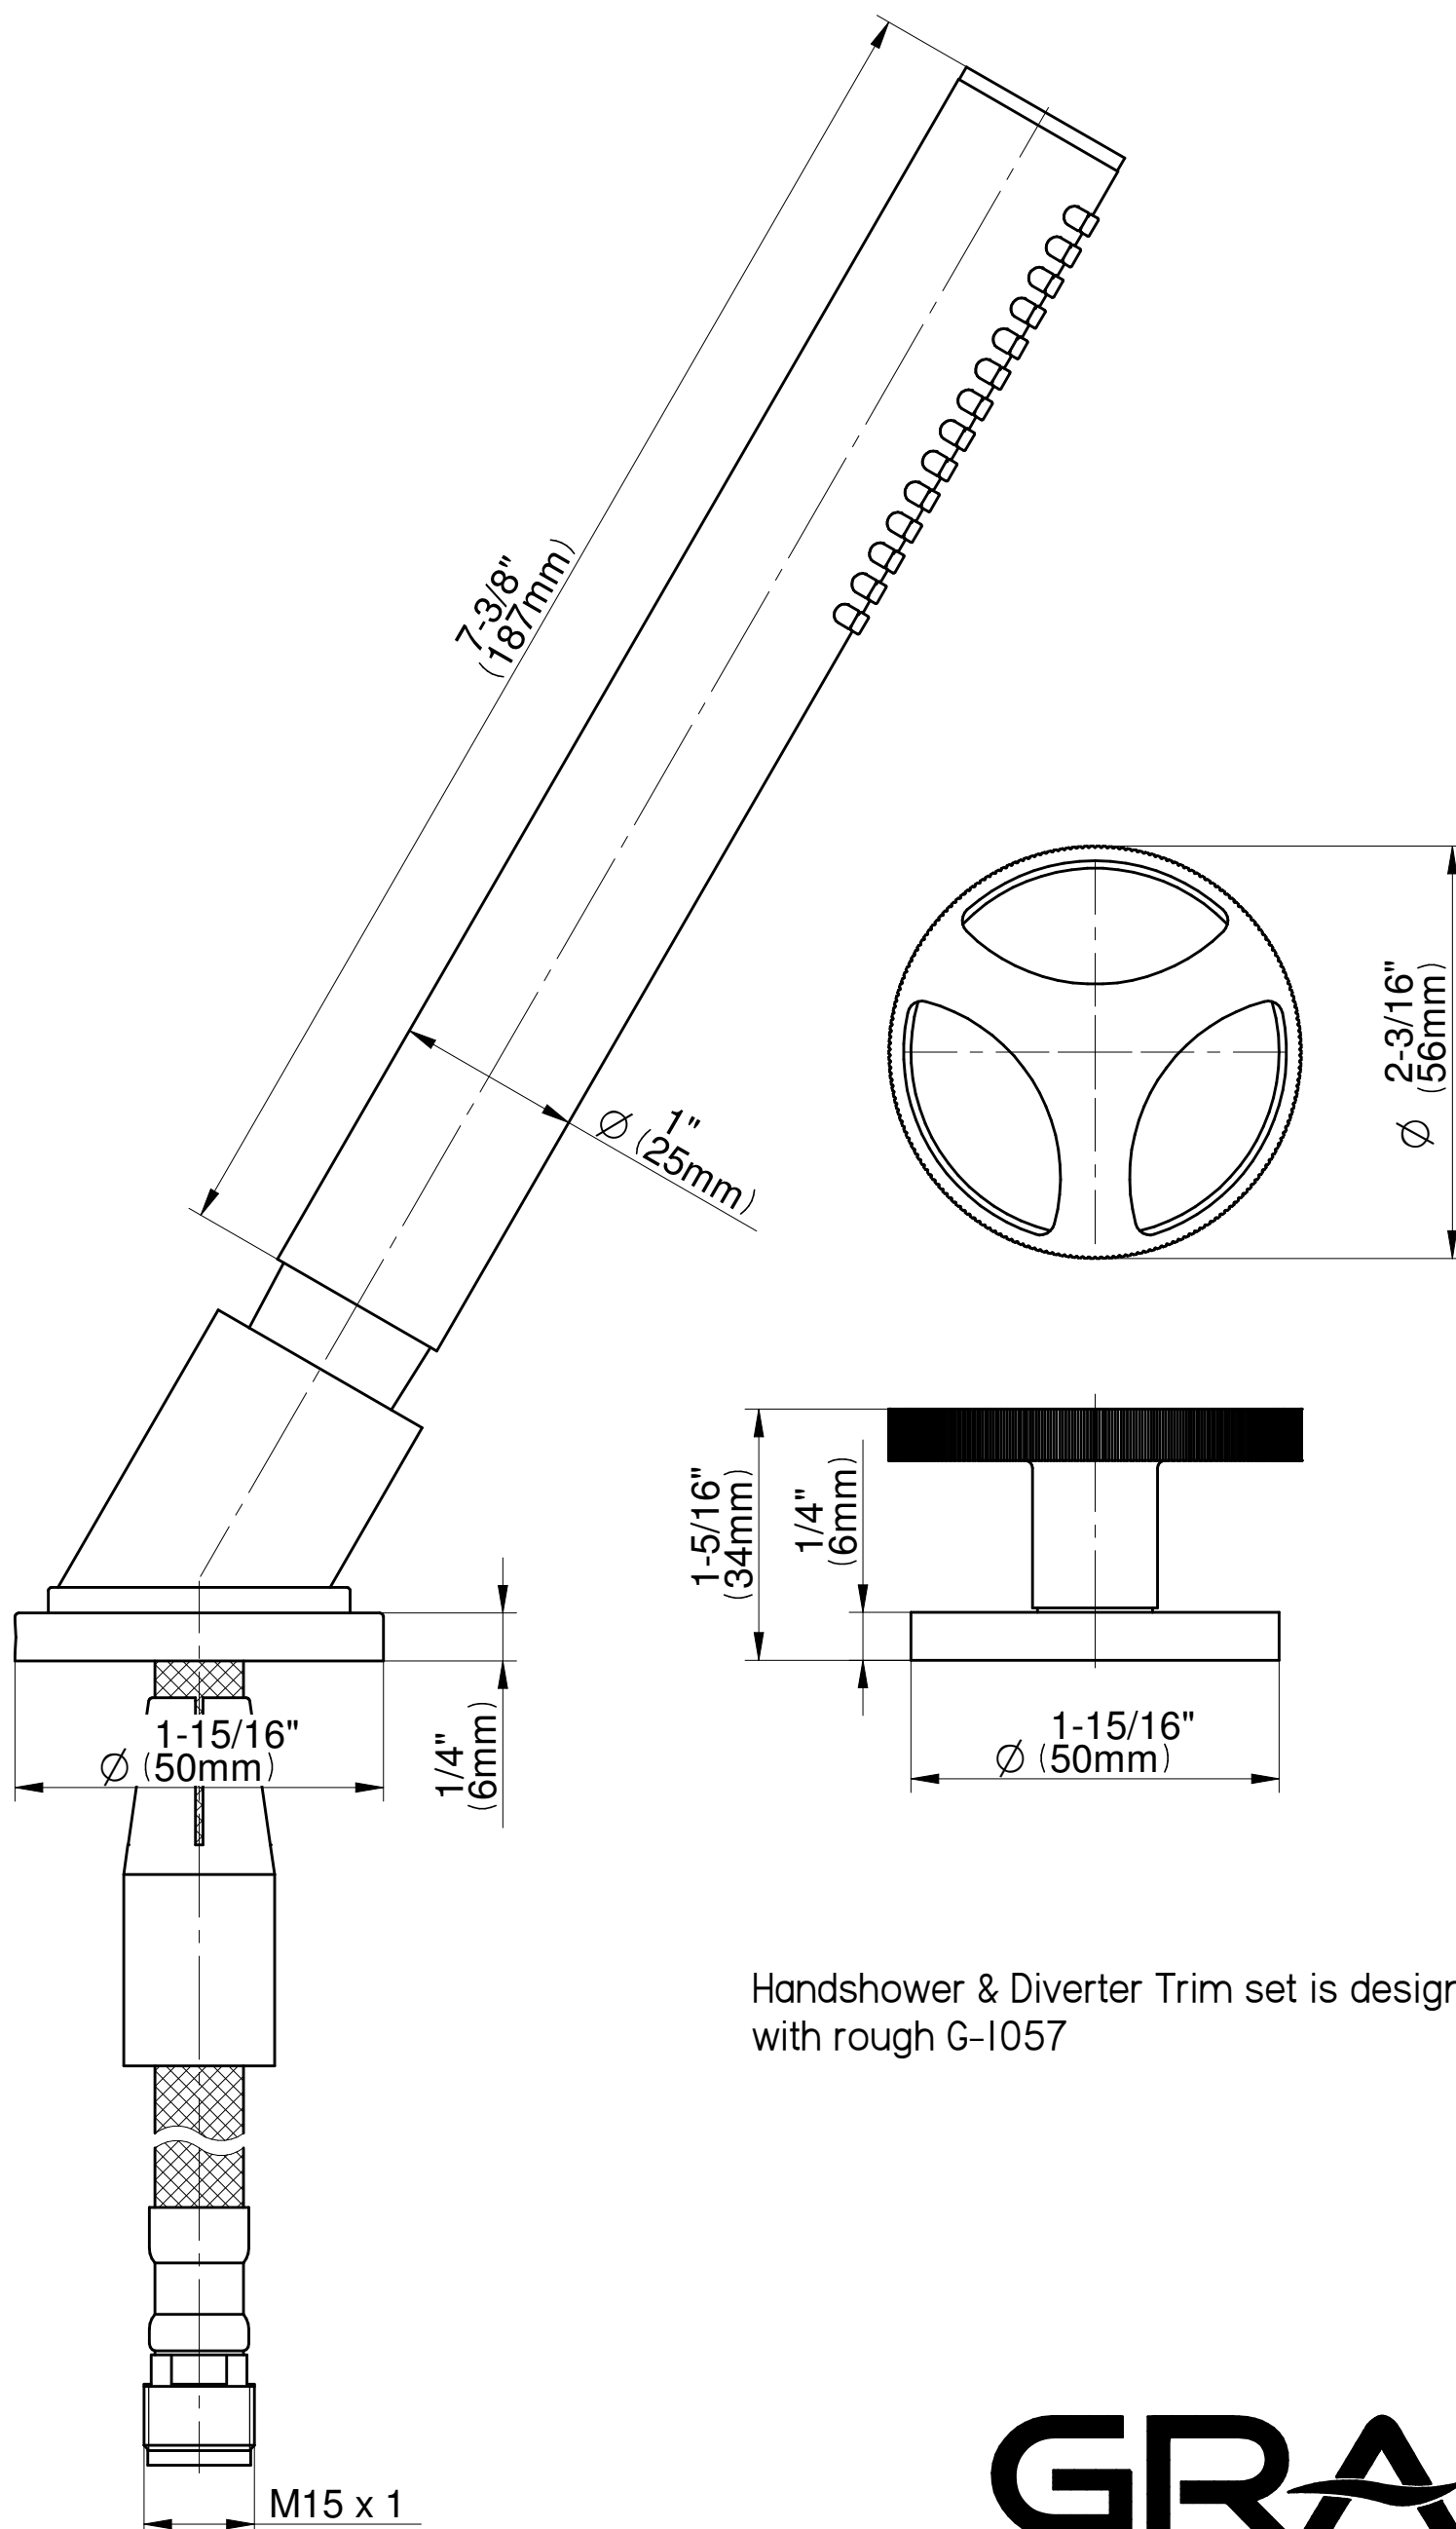

G-6156-C19B-T

Harley Series

Handshower & Diverter Trim set is designed to operate with rough G-I057