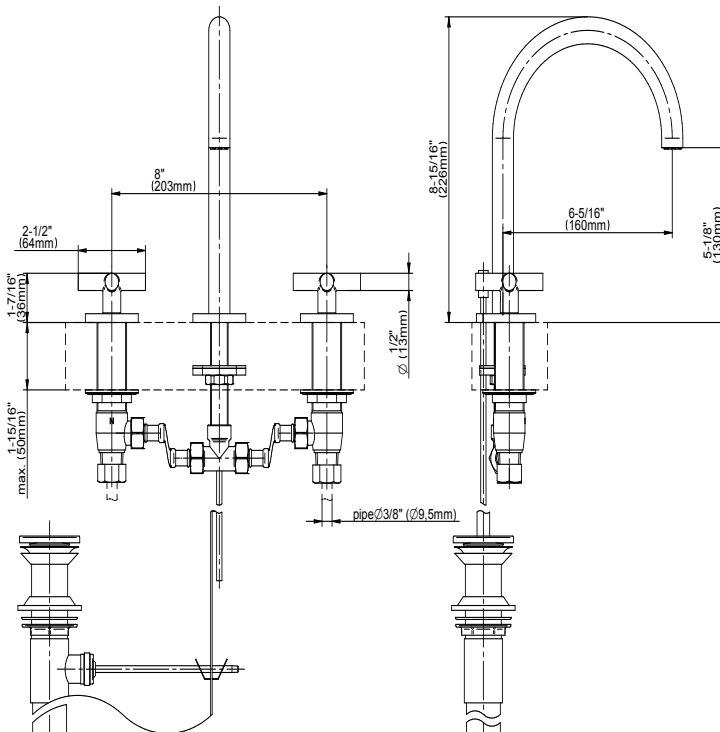

The measurements shown are for reference only. Products and specifications shown are subject to change without notice. Revised 04/2018.

www.graff-designs.com | phone: 800-954-4723