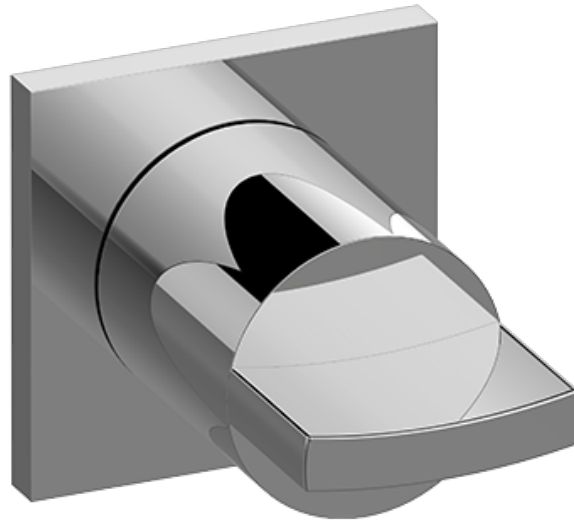

SHOWER  
M-Series 3-Way Diverter Valve  
Trim with Handle  
**G-8072-C14E1-T**

**GRAFF®**

**Information**

- Single metal handle and decorative trim plate
- Use with G-8053 3-Way Diverter Control Valve WITH Off Function
- ADA

Polished Nickel

Steelnox®  
(Satin Nickel)

Architectural White

POS NO.	SPARE PART DESCRIPTION	PCS	ITEM NO.
	3 way diverter valve G-8072-C14E1-T		5018200
1	Handle body	1	5181760
2	Movable sleeve set	1	5121300
3	Rosette	1	5121330
4	Key hex PN-ISO 2936-2	1	9919050
5	Plug no.3	1	5108300
6	Slide Washer	1	2806640
7	Screw M4x4 PN-EN ISO 4027	1	9903024
8	Screw M4x6 PN-EN ISO 4029	1	9903157
9	Collar gasket	2	5121495
10	OR 3x1	1	9917040