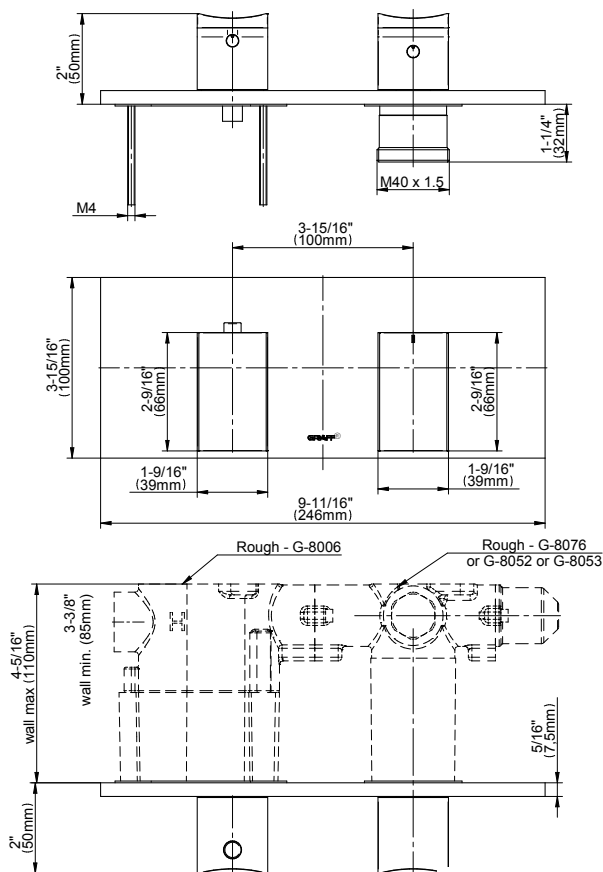

The measurements shown are for reference only. Products and specifications shown are subject to change without notice. Revised 12/2017.

www.graff-designs.com | phone: 800-954-4723