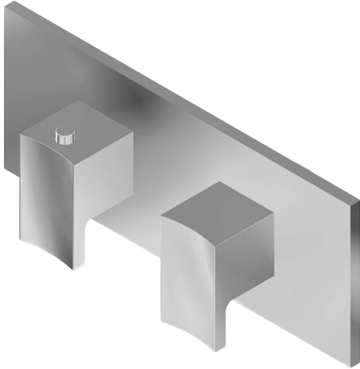

SHOWER  
M-Series Valve Horizontal Trim  
with Two Handles  
**G-8048H-C14E0-T**

**GRAFF®**

**Information**

- Two metal handles, decorative trim plate
- Use with M-Series rough valves
- ADA

**Finishes**

# G-8048H-C14E0-T

Sade Collection

M-Series Valve Trim with Two Handles

**GRAFF**<sup>®</sup>  
CUTTING EDGE DESIGN

## Product Features

- Two metal handles, decorative trim plate
- Use with M-Series rough valves