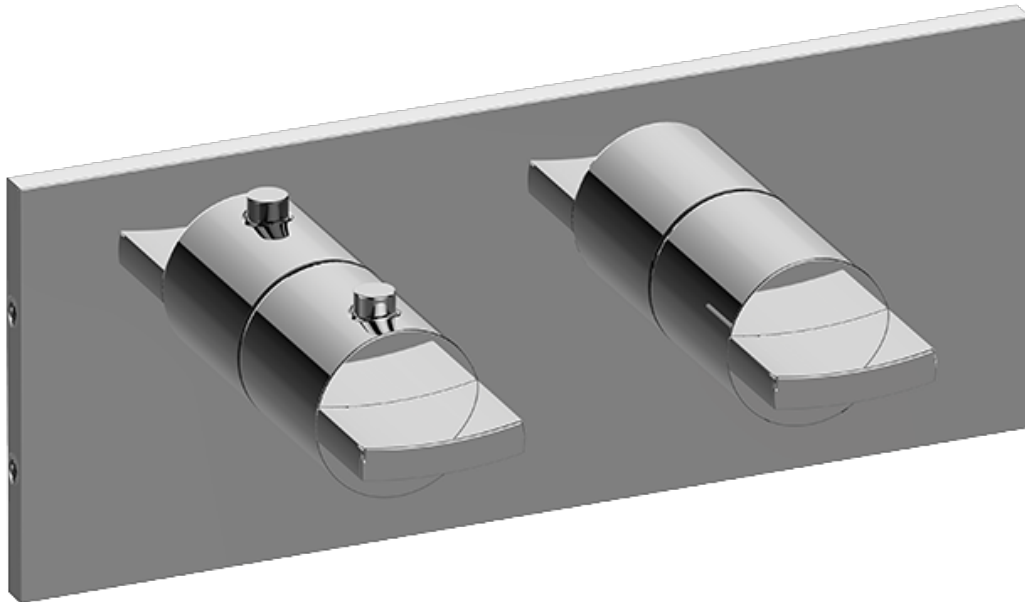

SHOWER  
M-Series Valve Horizontal Trim  
with Two Handles  
**G-8048H-C14E0-T**

**GRAFF®**

**Information**

- Two metal handles, decorative trim plate
- Use with M-Series rough valves
- ADA

**Finishes**

# G-8048H-C14E0-T

Sade Collection

M-Series Valve Trim with Two Handles

**GRAFF**<sup>®</sup>  
CUTTING EDGE DESIGN

## Product Features

- Two metal handles, decorative trim plate
- Use with M-Series rough valves