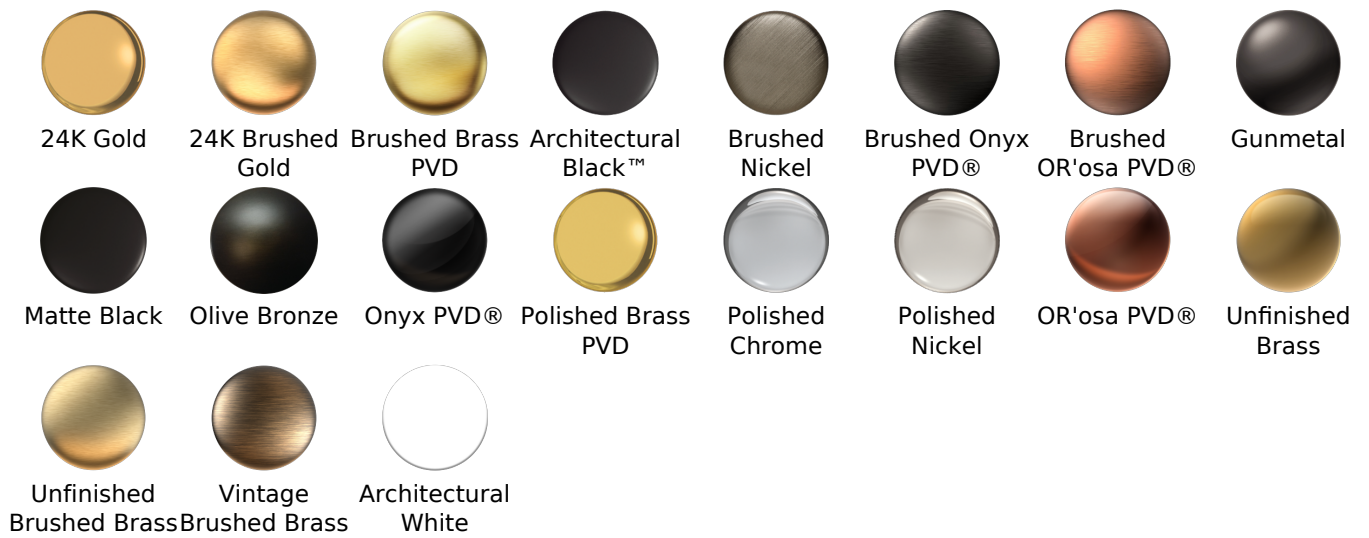

BATHROOM
Luna Single Handle Wall-Mounted
Rough
G-1080

Finishes