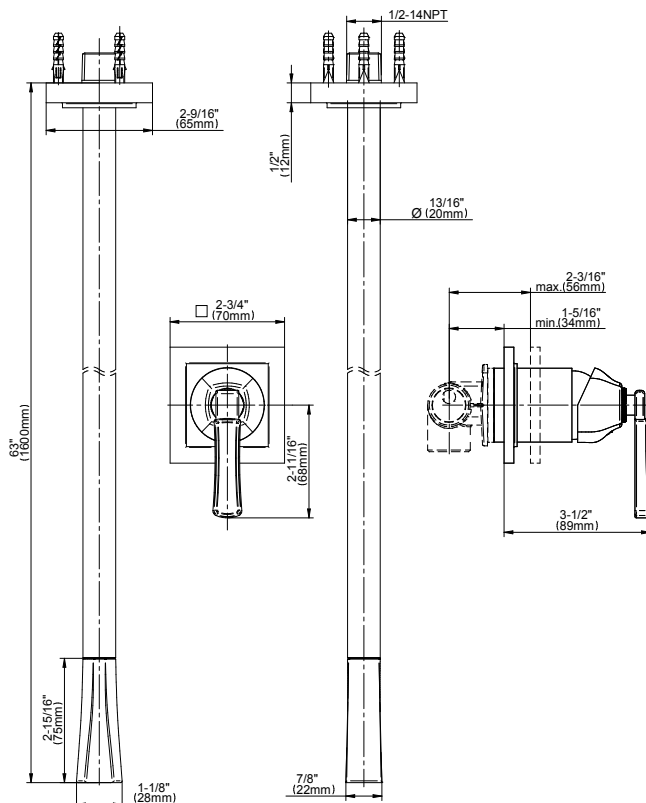

G-6845-LM47W

Finezza Collection

Ceiling-Mounted Lavatory Faucet w/Single

GRAFF®
CUTTING EDGE DESIGN

Product Features

- Ceiling-mounted spout and wall-mounted handle installation
- Aerated flow rate ≤ 1.2 max gpm
- 63" spout height
- Drain assembly not included
- Optional matching decorative trap G-9973

Available Finishes

- Polished Chrome
  G-6845-LM47W-PC-T
- Brushed Nickel
  G-6845-LM47W-BNi-T
- Polished Nickel
  G-6845-LM47W-PN-T
- Unfinished Brass*
  G-6845-LM47W-UB-T*
- Olive Bronze*
  G-6845-LM47W-T*
- Gold*
  G-6845-LM47W-AU-T*
- Brushed Gold*
  G-6845-LM47W-BAU-T*

* Special order finish- call for availability

Code Compliance

- ADA
- CALGreen

Warranty

- Limited lifetime warranty

For complete warranty information go to <https://www.graff-designs.com/en/info/faqs>