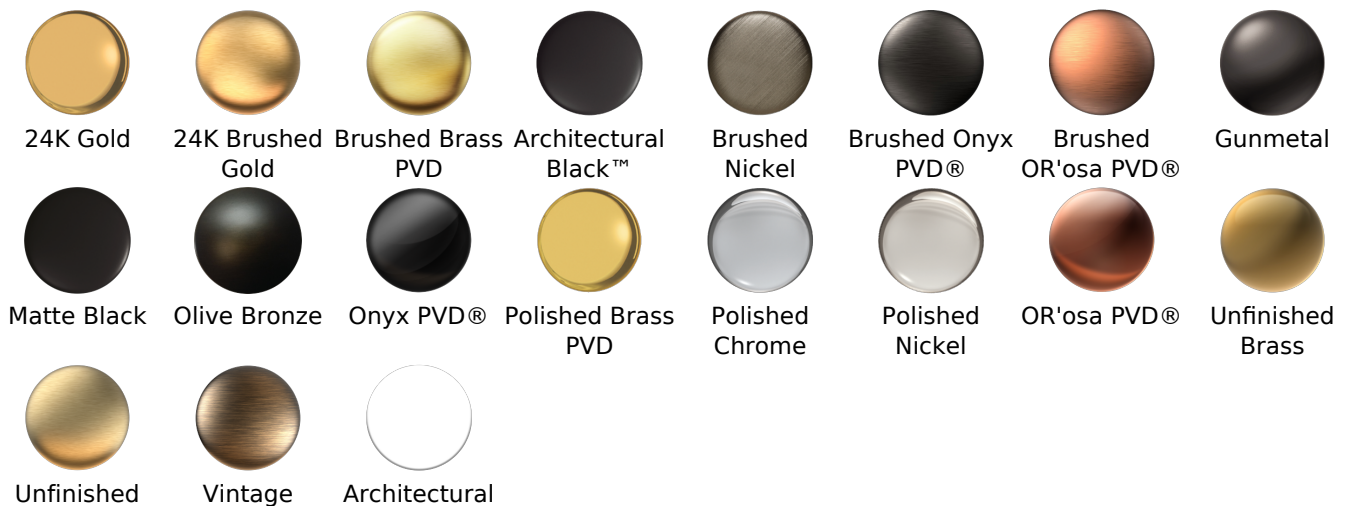

**Finishes**

Brushed Brass Brushed Brass White