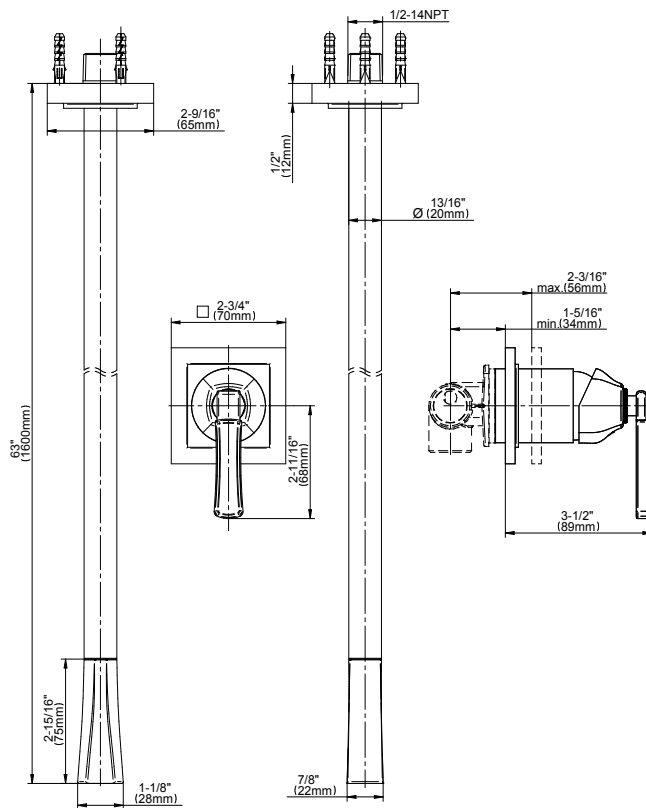

G-6845-LM47W

Finezza Collection

Ceiling-Mounted Lavatory Faucet w/Single

GRAFF®
CUTTING EDGE DESIGN

Product Features

- Ceiling-mounted spout and wall-mounted handle installation
- Aerated flow rate ≤ 1.2 max gpm
- 63" spout height
- Drain assembly not included
- Optional matching decorative trap G-9973

Available Finishes

- Polished Chrome
  G-6845-LM47W-PC-T
- Brushed Nickel
  G-6845-LM47W-BNi-T
- Polished Nickel
  G-6845-LM47W-PN-T
- Unfinished Brass*
  G-6845-LM47W-UB-T*
- Olive Bronze*
  G-6845-LM47W-T*
- Gold*
  G-6845-LM47W-AU-T*
- Brushed Gold*
  G-6845-LM47W-BAU-T*

* Special order finish- call for availability

Code Compliance

- ADA
- CALGreen

Warranty

- Limited lifetime warranty

For complete warranty information go to <https://www.graff-designs.com/en/info/faqs>

The measurements shown are for reference only. Products and specifications shown are subject to change without notice. Revised 3/2018

www.graff-designs.com | phone: 800-954-4723