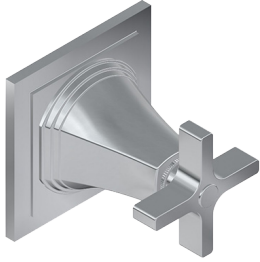

SHOWER  
 Finezza UNO Two-Way Diverter  
 Valve Trim Plate and Handle  
**G-8073-C15E1-T**

**Information**

- Single metal handle
- Decorative trim plate
- Use with G-8052 2-way diverter (pass through) control rough valve WITH off function
- To complete package, you must order rough valve

**Finishes**

# G-8073-C15E1-T

Finezza UNO Collection

Two-Way Diverter Valve Trim Plate and Handle

**GRAFF**<sup>®</sup>  
CUTTING EDGE DESIGN

## Product Features

- Single metal handle
- Decorative trim plate
- Use with G-8052 2-way diverter (pass through) control rough valve WITH off function
- To complete package, you must order rough valve