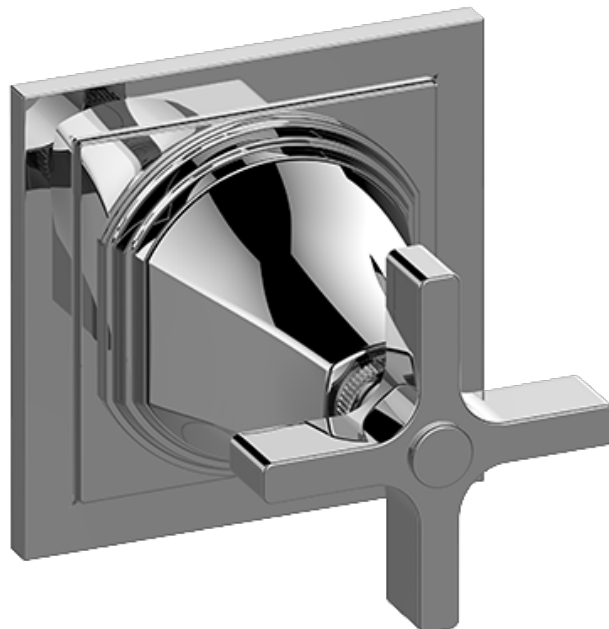

SHOWER  
 Finezza UNO Two-Way Diverter  
 Valve Trim Plate and Handle  
**G-8073-C15E1-T**

**Information**

- Single metal handle
- Decorative trim plate
- Use with G-8052 2-way diverter (pass through) control rough valve WITH off function
- To complete package, you must order rough valve

**Finishes**

# G-8073-C15E1-T

Finezza UNO Collection

Two-Way Diverter Valve Trim Plate and Handle

**GRAFF**<sup>®</sup>  
CUTTING EDGE DESIGN

## Product Features

- Single metal handle
- Decorative trim plate
- Use with G-8052 2-way diverter (pass through) control rough valve WITH off function
- To complete package, you must order rough valve