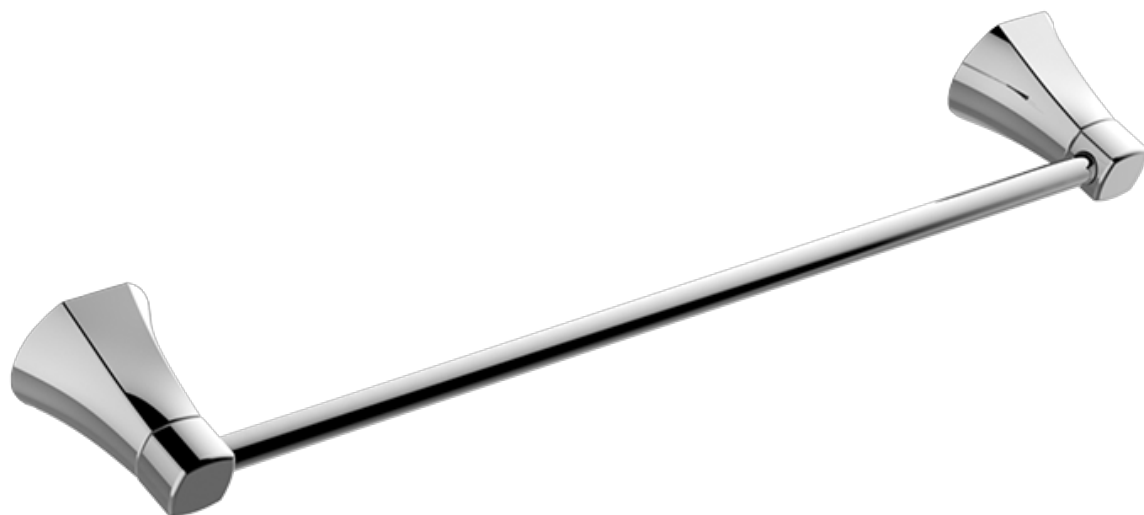

BATHROOM
 Finezza DUE 18" Towel Bar
G-9607

GRAFF®

Finishes

							
24K Gold	24K Brushed Gold	Brushed Brass PVD	Architectural Black™	Brushed Nickel	Brushed Onyx PVD®	Brushed OR'osa PVD®	Gunmetal
							
Matte Black	Olive Bronze	Onyx PVD®	Polished Brass PVD	Polished Chrome	Polished Nickel	OR'osa PVD®	Unfinished Brass
							
Unfinished Brushed Brass	Vintage Brushed Brass	Architectural White					

G-9607

Finezza DUE Collection

18" Towel Bar

GRAFF[®]
CUTTING EDGE DESIGN

Available Finishes

- Polished Chrome
G-9607-PC
- Brushed Nickel
G-9607-BNi
- Polished Nickel
G-9607-PN
- Olive Bronze
G-9607-OB
- Unfinished Brass*
G-9607-UB*
- Gold*
G-9607-AU*
- Brushed Gold*
G-9607-BAU*