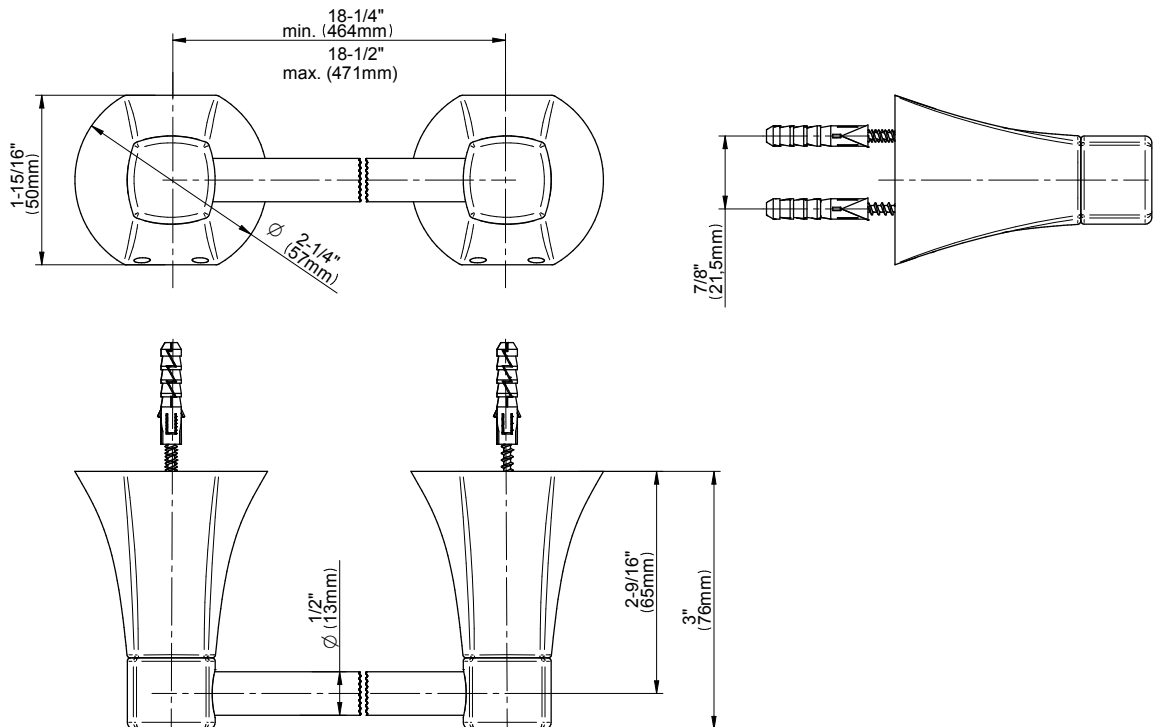

Warranty

- Limited lifetime warranty

For complete warranty information go to
<http://www.graff-designs.com/en/info/faqs>