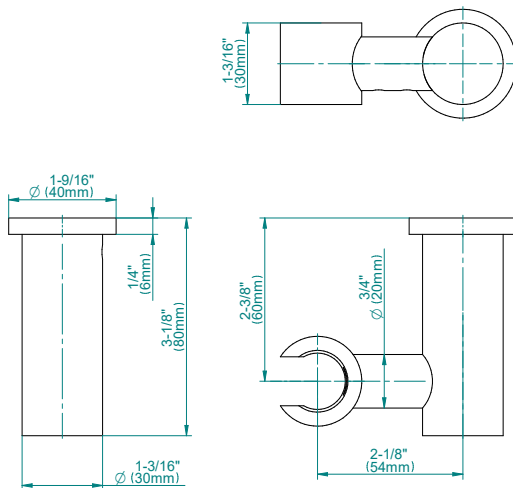

The measurements shown are for reference only. Products and specifications shown are subject to change without notice. Revised 10/2019

www.graff-designs.com | phone: 800-954-4723