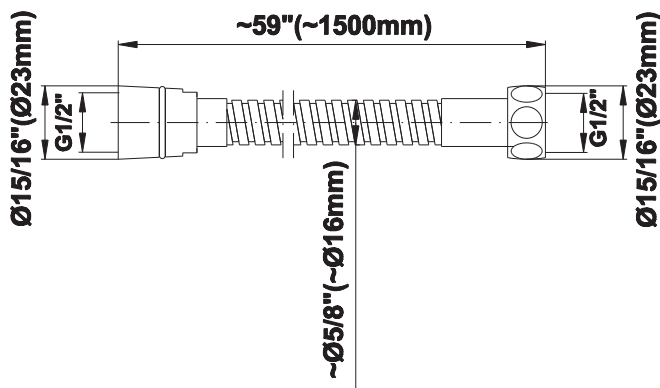

SHOWER
Square Thermostatic Ski Shower
Set w/Handshowers (Trim &
Rough)
GE2.020A-LM31S

GRAFF®

Information

- 3/4" Thermostatic Valve
- Showerhead with no-clog, easy-clean spray nozzles
- Handshower Set w/Wall Bracket
- Optional Extension Kit Available
- Flow Rates: showerhead ≤ 2.5 max gpm, handshower ≤ 1.5 max gpm

SHOWER
59" Shower Hose
G-8605

GRAFF®

Information

- Brass spiral flexible hose with conical nut

Finishes

Polished
Chrome

Steelnox®
(Satin Nickel)

Product Features

* Special order finish- call for availability

SHOWER
Contemporary Square Wall
Bracket for Handshower
G-8632

GRAFF®

Information

- Solid brass construction

Finishes

Polished
Chrome

Steelnox®
(Satin Nickel)

G-8632

Contemporary Square Wall Bracket for Handshower

Product Features

- Solid brass construction

Available Finishes

- Polished Chrome
G-8632-PC
- Steelnox[®]
G-8632-SN

Warranty

- Limited lifetime warranty