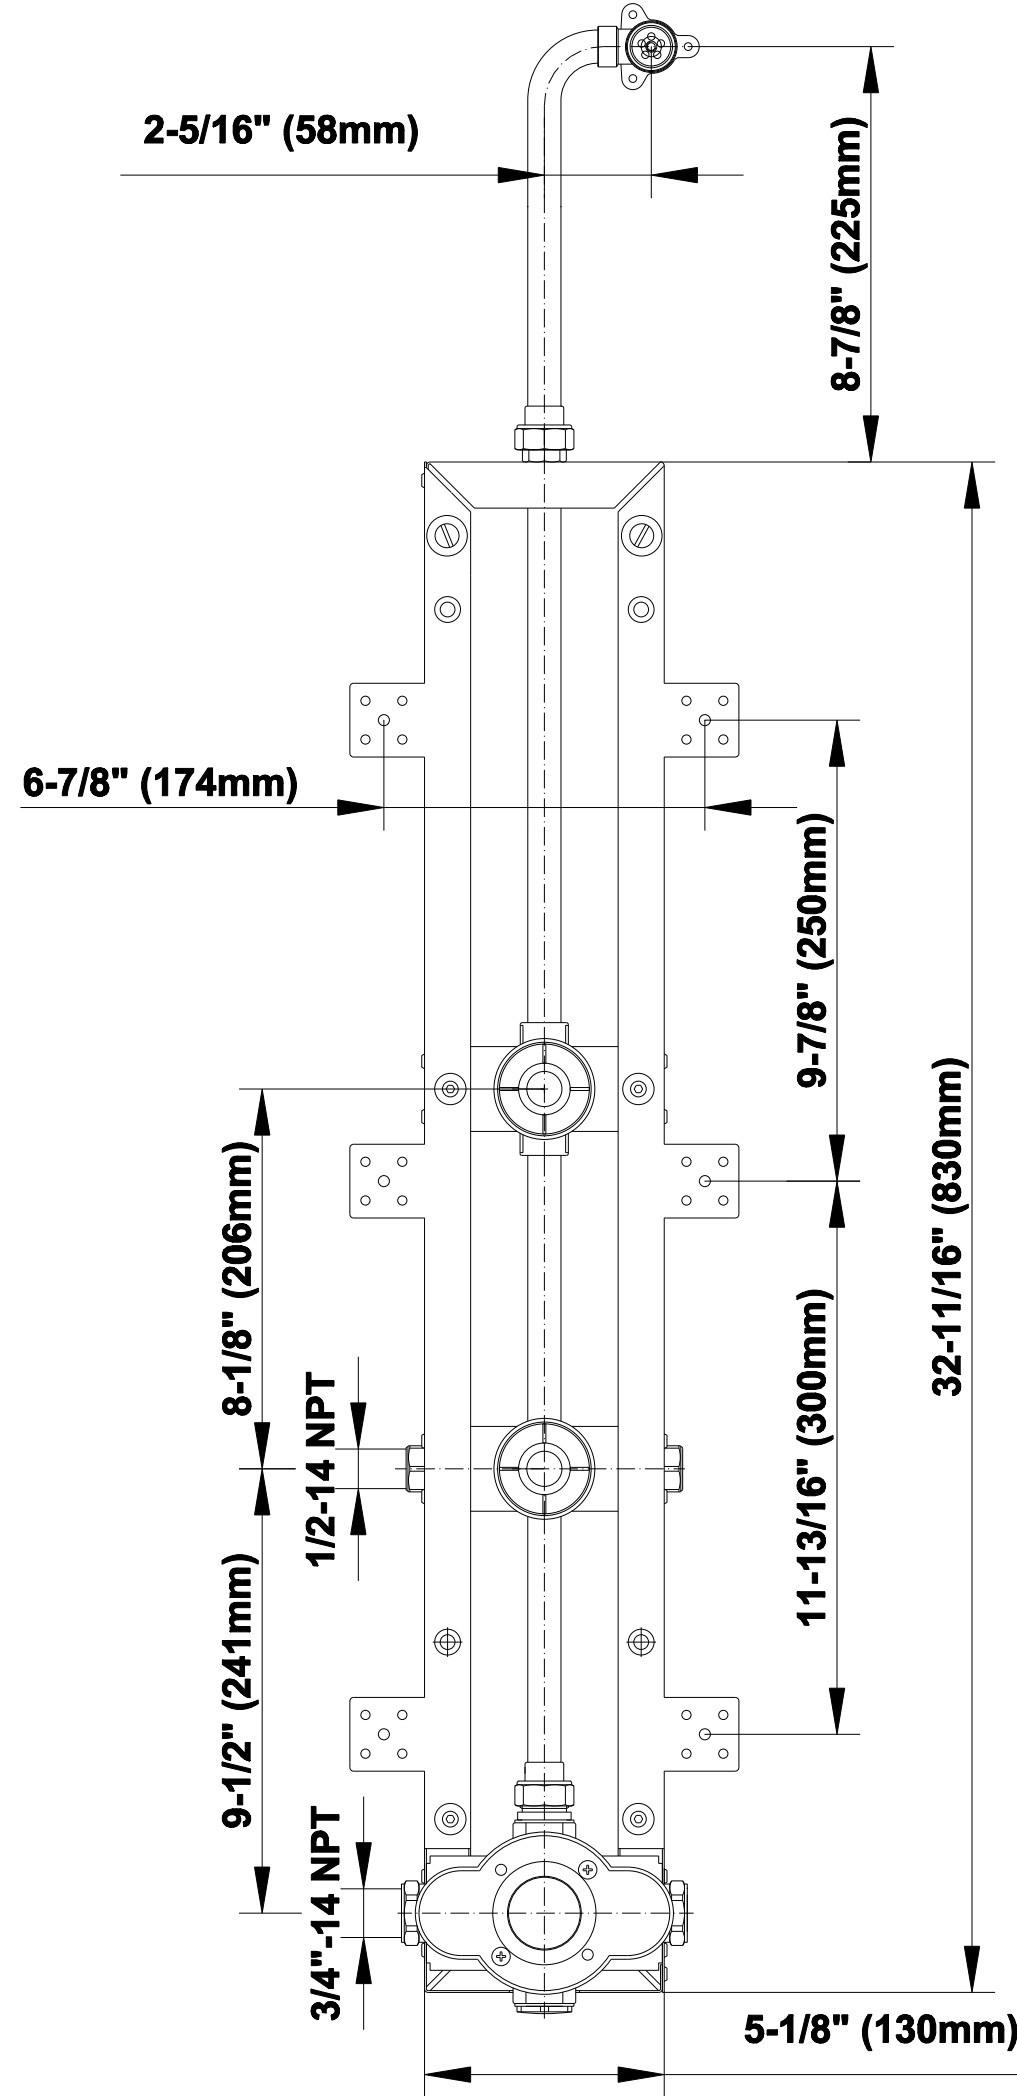

SHOWER
Square Thermostatic Ski Shower
Set w/Handshowers (Trim &
Rough)
GE2.020A-LM31S

GRAFF®

Information

- 3/4" Thermostatic Valve
- Showerhead with no-clog, easy-clean spray nozzles
- Handshower Set w/Wall Bracket
- Optional Extension Kit Available
- Flow Rates: showerhead ≤ 2.5 max gpm, handshower ≤ 1.5 max gpm

SHOWER
59" Shower Hose
G-8605

GRAFF®

Information

- Brass spiral flexible hose with conical nut

Finishes

Polished
Chrome

Steelnox®
(Satin Nickel)

Product Features

Finishes

Polished
Chrome

Steelnox®
(Satin Nickel)

G-8654

Shower Components Contemporary Rectangle Handshower

Product Features

- Smooth, all-metal handle
- Shower hose not included
- Includes internal backflow preventer
- Handshower flow rate ≤ 1.5 max gpm

SHOWER
Rough Ski Shower
G-8805

GRAFF®

Information

- Complete rough box includes 1 thermostatic and 2 Stop/Volume Control Valves

Finishes

Polished
Chrome

Steelnox®
(Satin Nickel)

Complete Rough Box G-8805